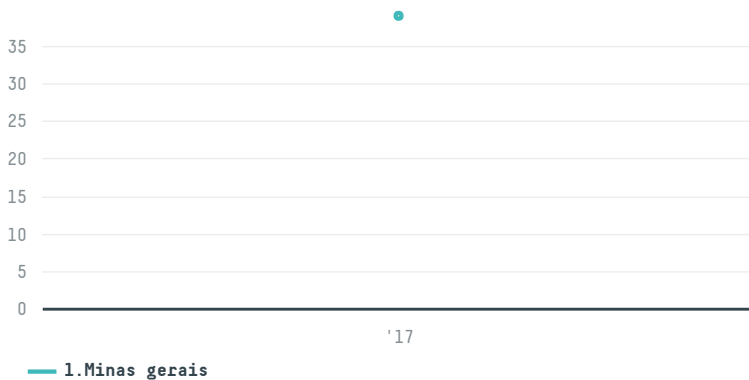

trase

Ita brasil exportadora de cafe eireli

ACTIVITY: **Exporter**
COMMODITY: **Coffee**
COUNTRY: **Brazil**
YEAR: **2017**

Ita brasil exportadora de cafe eireli was the 142nd largest exporter of coffee from BRAZIL in 2017, accounting for 39 tons. As an exporter, Ita brasil exportadora de cafe eireli sources from 1 municipalities, or 0% of the coffee production municipalities. The main destination of the coffee exported by Ita brasil exportadora de cafe eireli is Italy, accounting for 100% of the total.

TOP DESTINATION COUNTRIES OF COFFEE EXPORTED BY ITA BRASIL EXPORTADORA DE CAFE EIRELI:

COMPARING COMPANIES EXPORTING COFFEE FROM BRAZIL IN 2017

Trase is a partnership between

In collaboration with

and many other organizations and individuals.