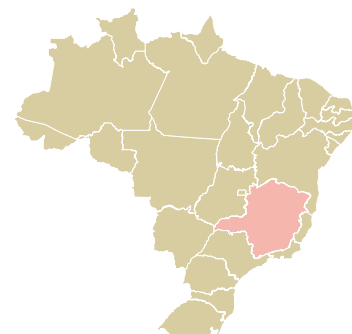

trase

Ita brasil exportadora de cafe eireli

ACTIVITY: **Exporter**
COMMODITY: **Coffee**
COUNTRY: **Brazil**
YEAR: **2017**

Ita brasil exportadora de cafe eireli was the 142nd largest exporter of coffee from BRAZIL in 2017, accounting for 39 tons. As an exporter, Ita brasil exportadora de cafe eireli sources from 1 municipalities, or 0% of the coffee production municipalities. The main destination of the coffee exported by Ita brasil exportadora de cafe eireli is Italy, accounting for 100% of the total.

TOP DESTINATION COUNTRIES OF COFFEE EXPORTED BY ITA BRASIL EXPORTADORA DE CAFE EIRELI:

COMPARING COMPANIES EXPORTING COFFEE FROM BRAZIL IN 2017

Trase is a partnership between

In collaboration with

and many other organizations and individuals.