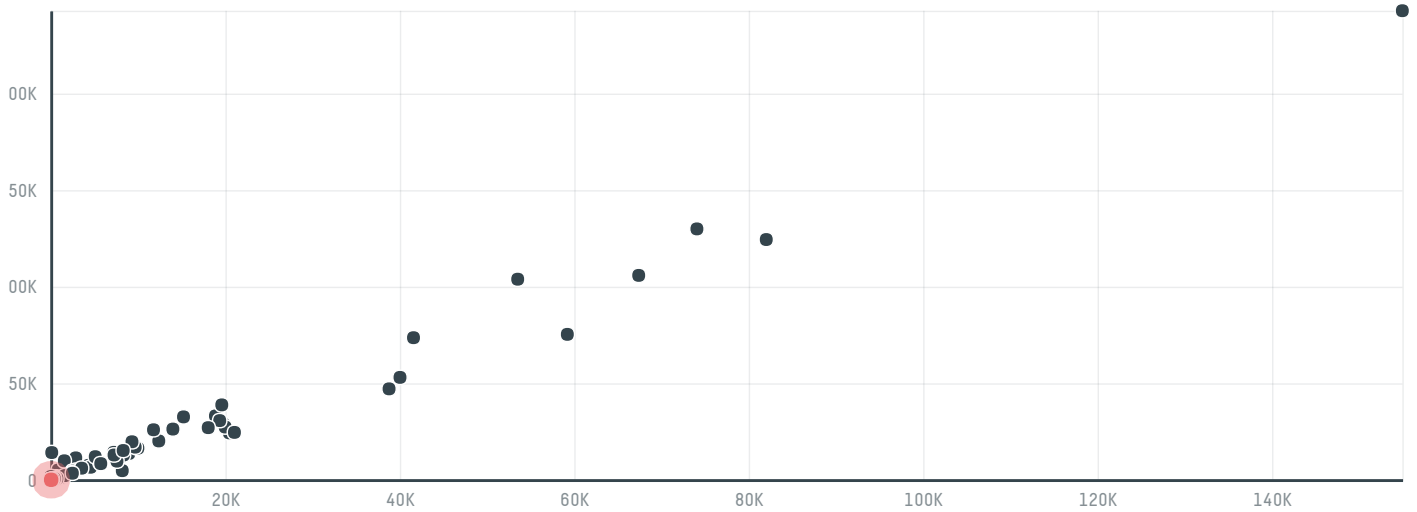

trase

Ita brasil exportadora de cafe eireli

ACTIVITY: **Exporter**
COMMODITY: **Coffee**
COUNTRY: **Brazil**
YEAR: **2017**

Ita brasil exportadora de cafe eireli was the 142nd largest exporter of coffee from BRAZIL in 2017, accounting for 39 tons. As an exporter, Ita brasil exportadora de cafe eireli sources from 1 municipalities, or 0% of the coffee production municipalities. The main destination of the coffee exported by Ita brasil exportadora de cafe eireli is Italy, accounting for 100% of the total.

TOP DESTINATION COUNTRIES OF COFFEE EXPORTED BY ITA BRASIL EXPORTADORA DE CAFE EIRELI:

COMPARING COMPANIES EXPORTING COFFEE FROM BRAZIL IN 2017

Trase is a partnership between

In collaboration with

and many other organizations and individuals.