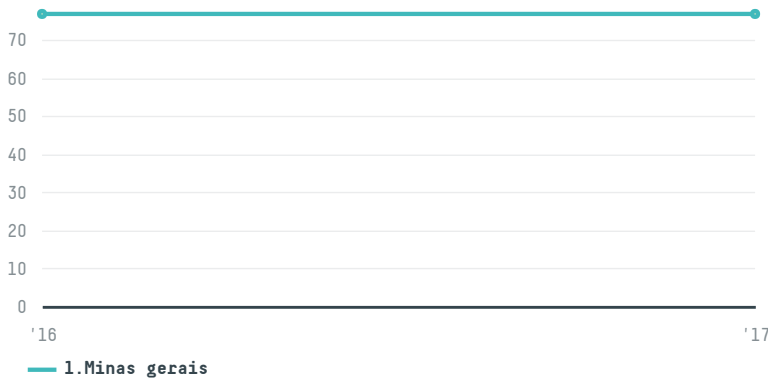

TOP DESTINATION COUNTRIES OF COFFEE EXPORTED BY REINALDO OLINI ROCHA: