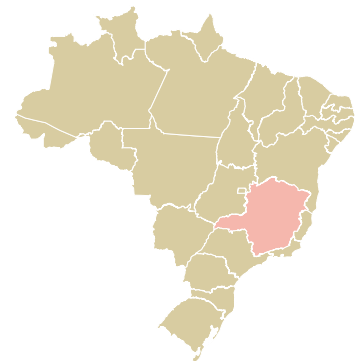

## Reinaldo olini rocha

ACTIVITY: **Exporter**  
COMMODITY: **Coffee**  
COUNTRY: **Brazil**  
YEAR: **2017**

Reinaldo olini rocha was the 124th largest exporter of coffee from BRAZIL in 2017, accounting for 77 tons. This is no change from the previous year. As an exporter, Reinaldo olini rocha sources from 1 municipalities, or 0% of the coffee production municipalities. The main destination of the coffee exported by Reinaldo olini rocha is Spain, accounting for 100% of the total.

### TOP DESTINATION COUNTRIES OF COFFEE EXPORTED BY REINALDO OLINI ROCHA: