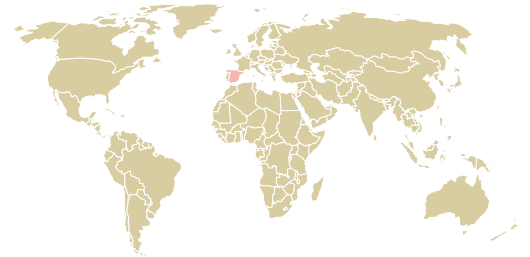

# trase

## Reinaldo olini rocha

ACTIVITY: **Exporter**  
COMMODITY: **Coffee**  
COUNTRY: **Brazil**  
YEAR: **2017**

Reinaldo olini rocha was the 124th largest exporter of coffee from BRAZIL in 2017, accounting for 77 tons. This is no change from the previous year. As an exporter, Reinaldo olini rocha sources from 1 municipalities, or 0% of the coffee production municipalities. The main destination of the coffee exported by Reinaldo olini rocha is Spain, accounting for 100% of the total.

### TOP DESTINATION COUNTRIES OF COFFEE EXPORTED BY REINALDO OLINI ROCHA: