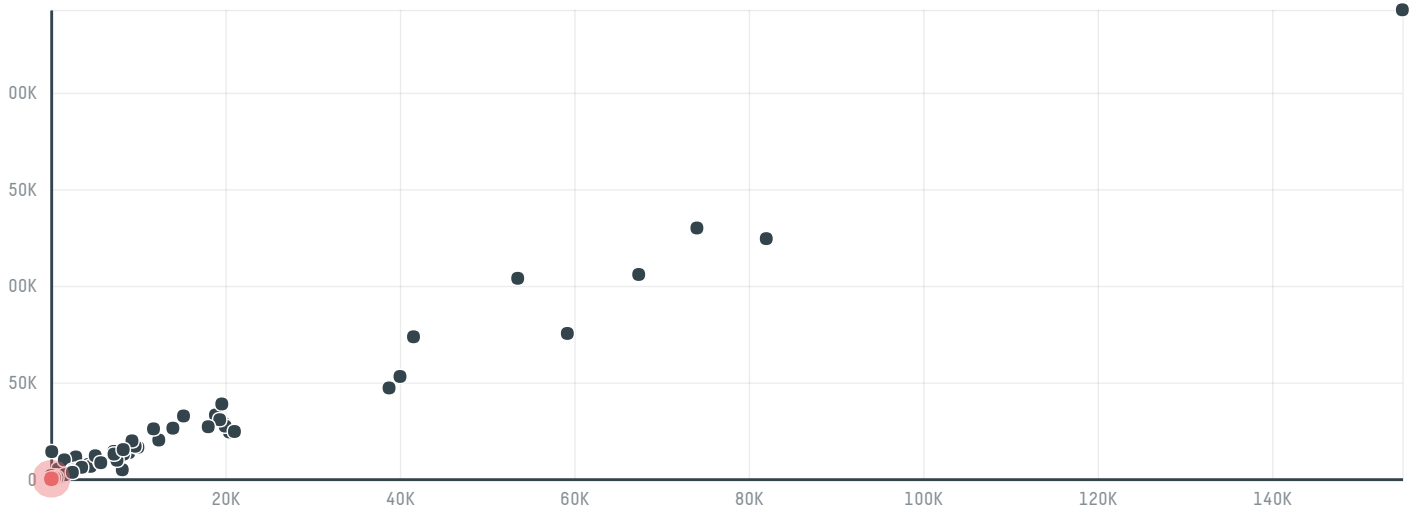

COMPARING COMPANIES EXPORTING COFFEE FROM BRAZIL IN 2017

Trase is a partnership between

In collaboration with

and many other organizations and individuals.

Donors

[Terms of Use](#) · [Privacy policy](#) · [Cookie policy](#) · [Contact us](#)