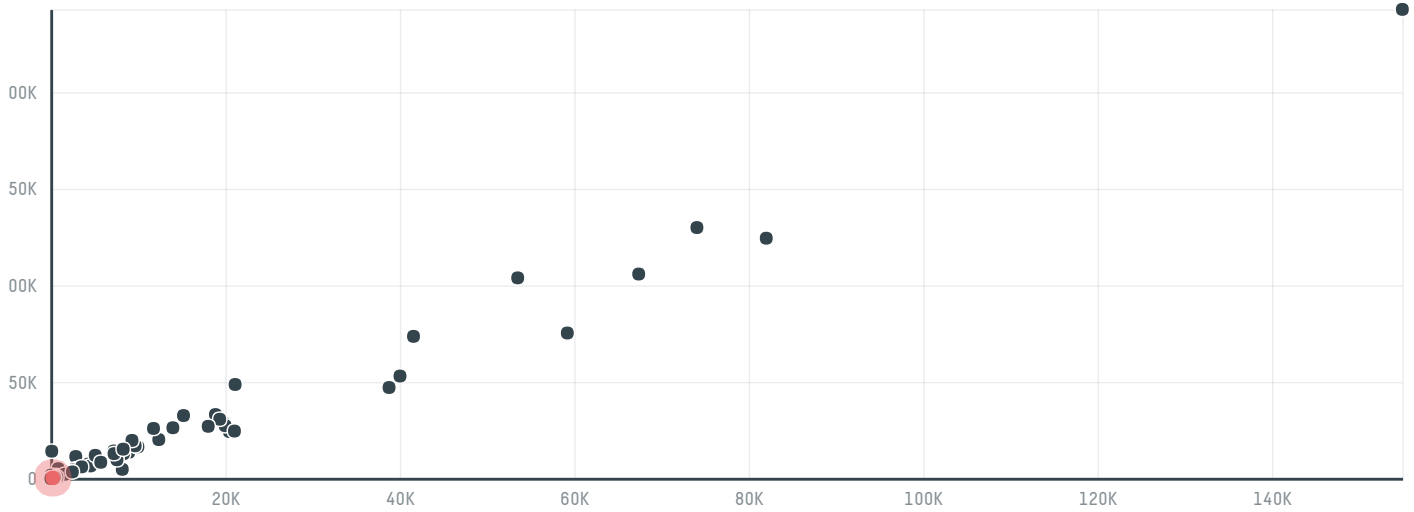

trase

Nippon comercio e exportacao de cafe ltda

ACTIVITY: **Exporter group** COMMODITY: **Coffee** COUNTRY: **Brazil** YEAR: **2017**

Nippon comercio e exportacao de cafe ltda was the 95th largest exporter of coffee from BRAZIL in 2017, accounting for 317 tons. This is a 8% decrease vs the previous year. As an exporter, Nippon comercio e exportacao de cafe ltda sources from 1 municipalities, or 0% of the coffee production municipalities. The main destination of the coffee exported by Nippon comercio e exportacao de cafe ltda is Japan, accounting for 100% of the total.

COMPARING COMPANIES EXPORTING COFFEE FROM BRAZIL IN 2017

Trase is a partnership between

In collaboration with

and many other organizations and individuals.

Donors

[Terms of Use](#) · [Privacy policy](#) · [Cookie policy](#) · [Contact us](#)