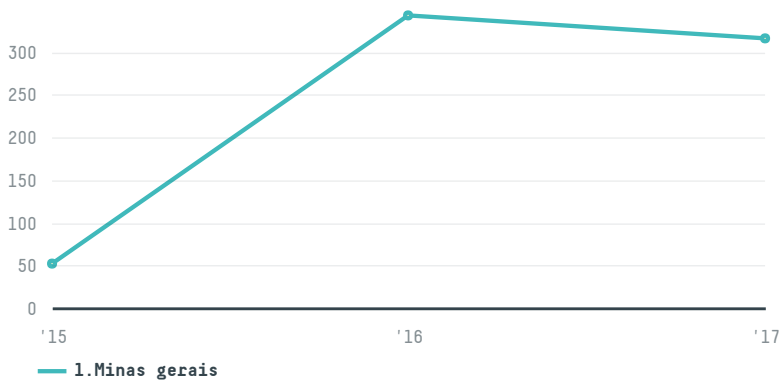

trase

Nippon comercio e exportacao de cafe ltda

ACTIVITY: **Exporter group** COMMODITY: **Coffee** COUNTRY: **Brazil** YEAR: **2017**

Nippon comercio e exportacao de cafe ltda was the 95th largest exporter of coffee from BRAZIL in 2017, accounting for 317 tons. This is a 8% decrease vs the previous year. As an exporter, Nippon comercio e exportacao de cafe ltda sources from 1 municipalities, or 0% of the coffee production municipalities. The main destination of the coffee exported by Nippon comercio e exportacao de cafe ltda is Japan, accounting for 100% of the total.