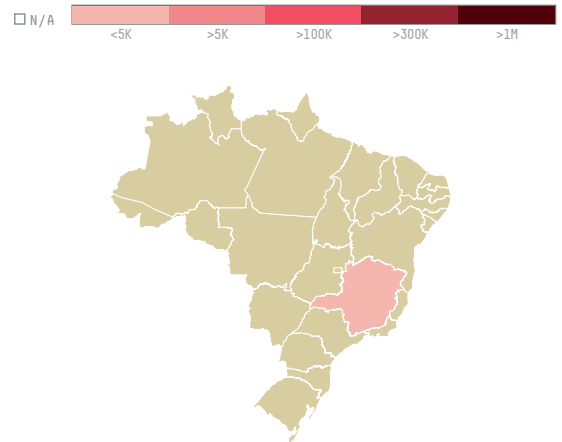

trase

Nippon comercio e exportacao de cafe ltda

ACTIVITY: **Exporter group** COMMODITY: **Coffee** COUNTRY: **Brazil** YEAR: **2017**

Nippon comercio e exportacao de cafe ltda was the 95th largest exporter of coffee from BRAZIL in 2017, accounting for 317 tons. This is a 8% decrease vs the previous year. As an exporter, Nippon comercio e exportacao de cafe ltda sources from 1 municipalities, or 0% of the coffee production municipalities. The main destination of the coffee exported by Nippon comercio e exportacao de cafe ltda is Japan, accounting for 100% of the total.