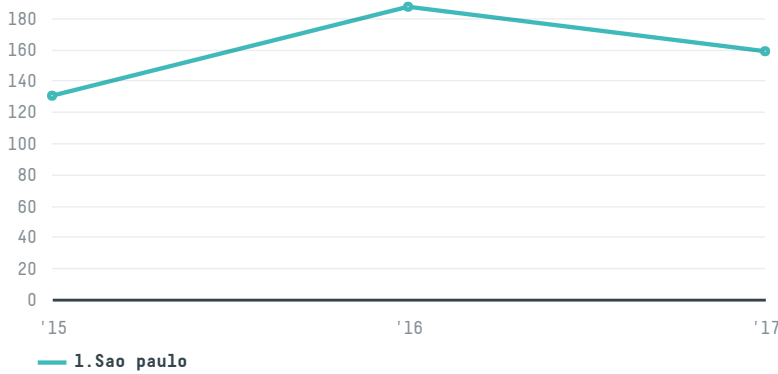

trase

Nm jr empreendimentos, comercio e participacoes ltda

ACTIVITY: **Exporter group**
COMMODITY: **Coffee**
COUNTRY: **Brazil**
YEAR: **2017**

Nm jr empreendimentos, comercio e participacoes ltda was the 108th largest exporter of coffee from BRAZIL in 2017, accounting for 159 tons. This is a 15% decrease vs the previous year. As an exporter, Nm jr empreendimentos, comercio e participacoes ltda sources from 1 municipalities, or 0% of the coffee production municipalities. The main destination of the coffee exported by Nm jr empreendimentos, comercio e participacoes ltda is United states, accounting for 48% of the total.