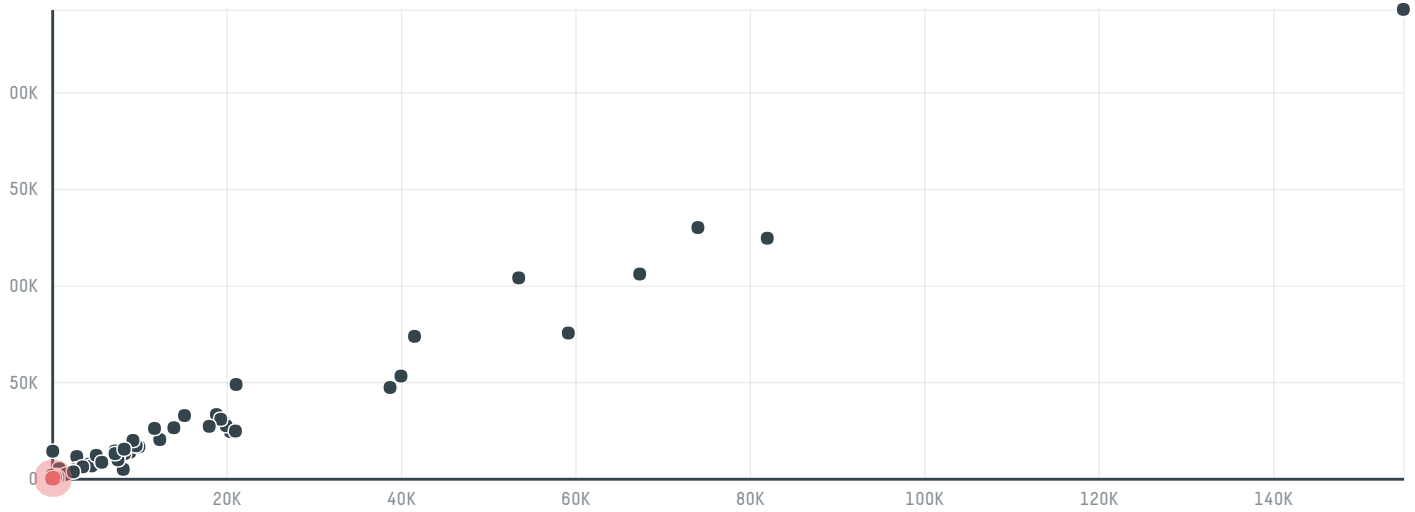

trase

Nm jr empreendimentos, comercio e participacoes ltda

ACTIVITY: **Exporter group**
COMMODITY: **Coffee**
COUNTRY: **Brazil**
YEAR: **2017**

Nm jr empreendimentos, comercio e participacoes ltda was the 108th largest exporter of coffee from BRAZIL in 2017, accounting for 159 tons. This is a 15% decrease vs the previous year. As an exporter, Nm jr empreendimentos, comercio e participacoes ltda sources from 1 municipalities, or 0% of the coffee production municipalities. The main destination of the coffee exported by Nm jr empreendimentos, comercio e participacoes ltda is United states, accounting for 48% of the total.

COMPARING COMPANIES EXPORTING COFFEE FROM BRAZIL IN 2017

Trase is a partnership between

In collaboration with

and many other organizations and individuals.

Donors

[Terms of Use](#) · [Privacy policy](#) · [Cookie policy](#) · [Contact us](#)