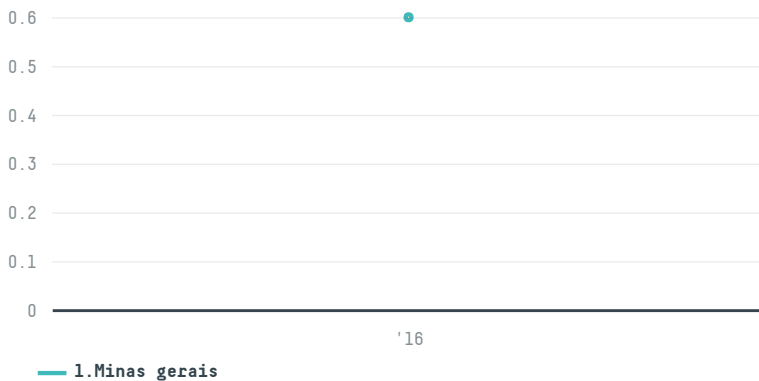

trase

Ellas synergy comercial exportadora de cafe ltda

ACTIVITY: **Exporter group** COMMODITY: **Coffee** COUNTRY: **Brazil** YEAR: **2016**

Ellas synergy comercial exportadora de cafe ltda was the 224th largest exporter of coffee from BRAZIL in 2016, accounting for 1 tons. As an exporter, Ellas synergy comercial exportadora de cafe ltda sources from 1 municipalities, or 0% of the coffee production municipalities. The main destination of the coffee exported by Ellas synergy comercial exportadora de cafe ltda is United states, accounting for 100% of the total.