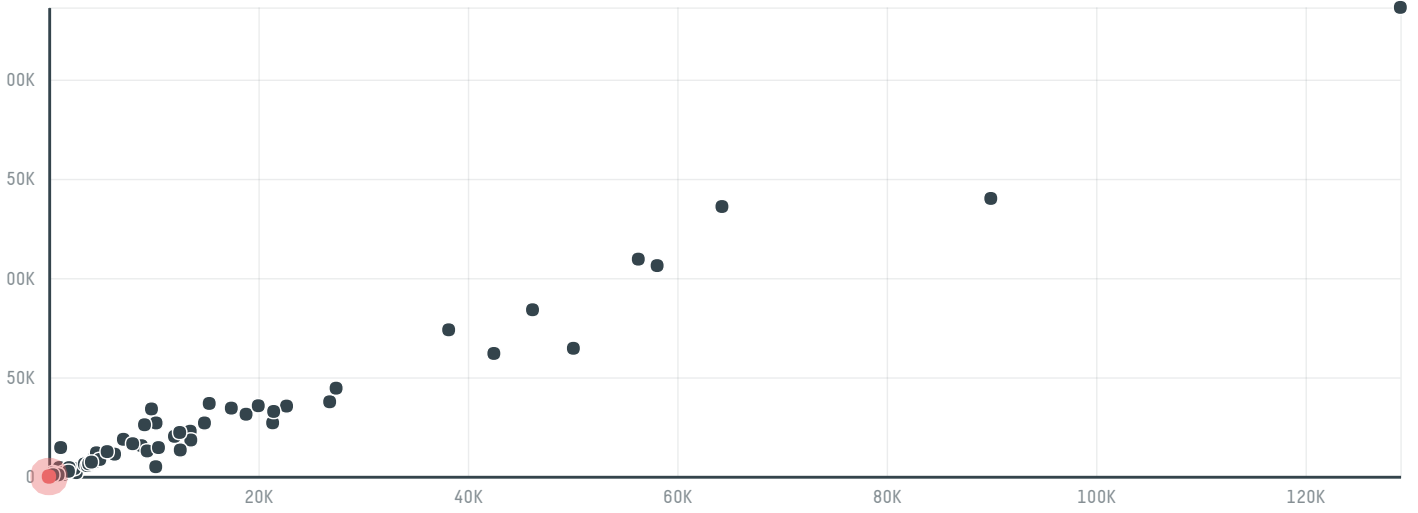

trase

Ellas synergy comercial exportadora de cafe ltda

ACTIVITY: **Exporter group** COMMODITY: **Coffee** COUNTRY: **Brazil** YEAR: **2016**

Ellas synergy comercial exportadora de cafe ltda was the 224th largest exporter of coffee from BRAZIL in 2016, accounting for 1 tons. As an exporter, Ellas synergy comercial exportadora de cafe ltda sources from 1 municipalities, or 0% of the coffee production municipalities. The main destination of the coffee exported by Ellas synergy comercial exportadora de cafe ltda is United states, accounting for 100% of the total.

COMPARING COMPANIES EXPORTING COFFEE FROM BRAZIL IN 2016

Trase is a partnership between

In collaboration with

and many other organizations and individuals.

Donors

[Terms of Use](#) · [Privacy policy](#) · [Cookie policy](#) · [Contact us](#)