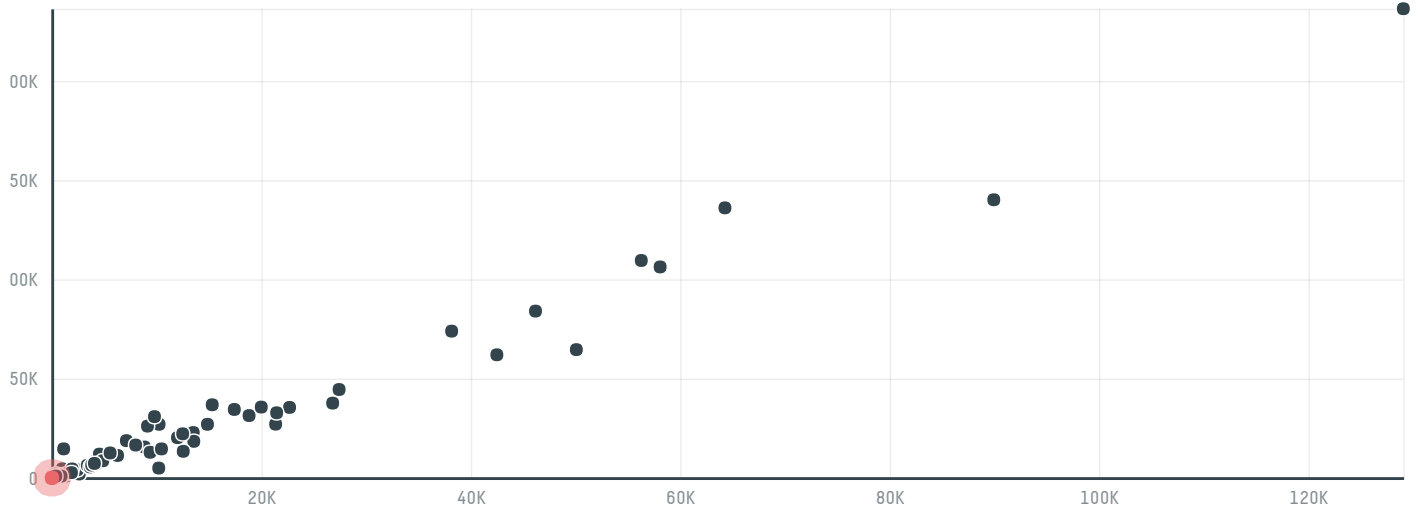

trase

Industria e comercio cafe floresta s/a

ACTIVITY: **Exporter**
COMMODITY: **Coffee**
COUNTRY: **Brazil**
YEAR: **2016**

Industria e comercio cafe floresta s/a was the 233rd largest exporter of coffee from BRAZIL in 2016, accounting for 0 tons. As an exporter, Industria e comercio cafe floresta s/a sources from 1 municipalities, or 0% of the coffee production municipalities. The main destination of the coffee exported by Industria e comercio cafe floresta s/a is Chile, accounting for 100% of the total.

TOP DESTINATION COUNTRIES OF COFFEE EXPORTED BY INDUSTRIA E COMERCIO CAFE FLORESTA S/A:

COMPARING COMPANIES EXPORTING COFFEE FROM BRAZIL IN 2016

Trase is a partnership between

In collaboration with

and many other organizations and individuals.