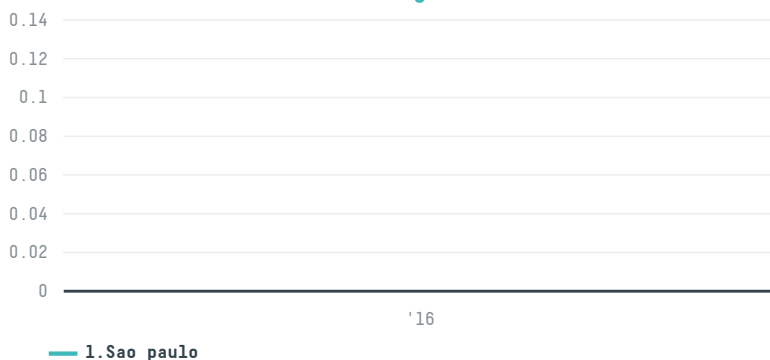

TOP DESTINATION COUNTRIES OF COFFEE EXPORTED BY INDUSTRIA E COMERCIO CAFE FLORESTA S/A: