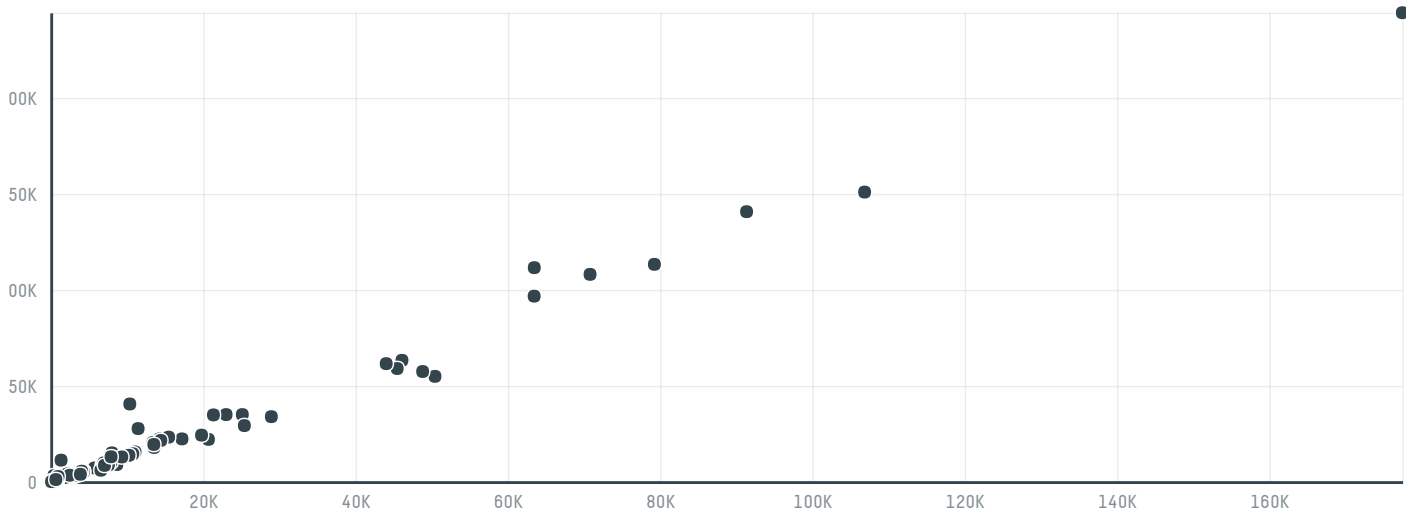

TOP DESTINATION COUNTRIES OF COFFEE EXPORTED BY INTEG COMERCIO, IMPORTACAO, EXPORTACAO E SERVICOS LTDA:

Legend for the world map: N/A, <5K, >5K, >100K, >300K, >1M

COMPARING COMPANIES EXPORTING COFFEE FROM BRAZIL IN 2015