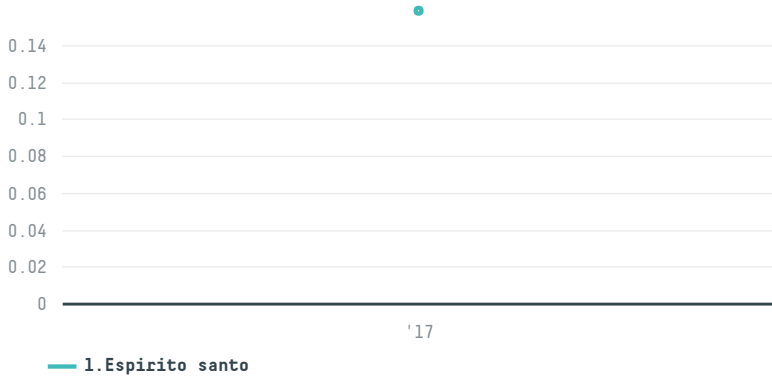

COMPARING COMPANIES EXPORTING COFFEE FROM BRAZIL IN 2017

Trase is a partnership between

In collaboration with

and many other organizations and individuals.

Donors

[Terms of Use](#) · [Privacy policy](#) · [Cookie policy](#) · [Contact us](#)

This website uses cookies to provide you with an improved user experience. By continuing to browse this site, you consent to the use of cookies and similar technologies. Please visit our [privacy policy](#) for further details.

I AGREE