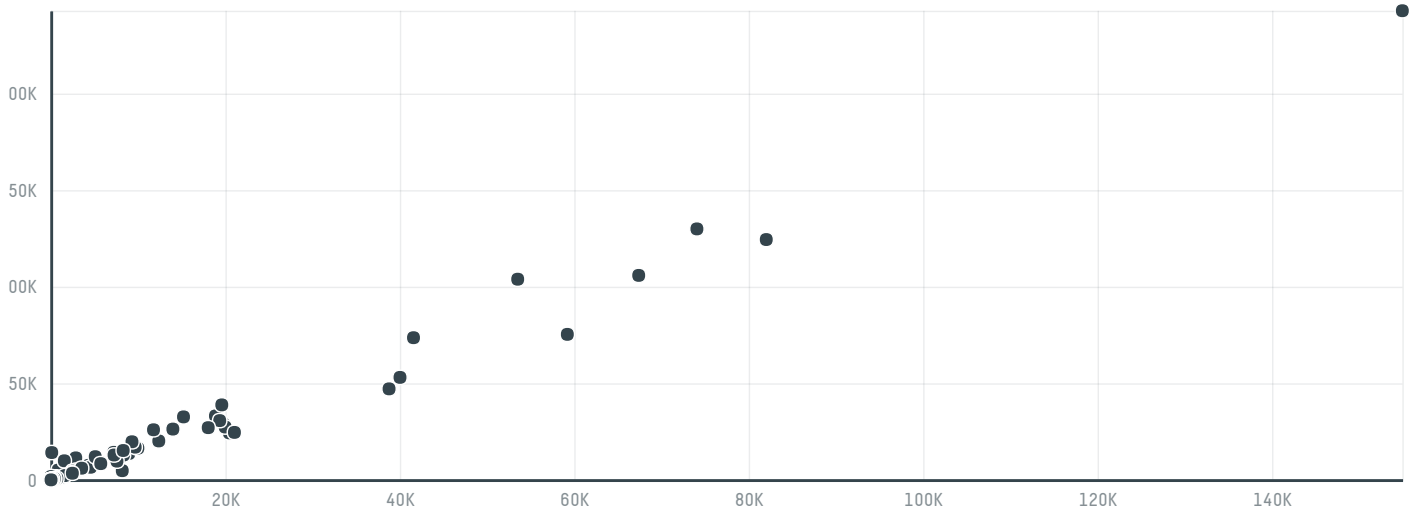

COMPARING COMPANIES EXPORTING COFFEE FROM BRAZIL IN 2017

Trase is a partnership between

In collaboration with

and many other organizations and individuals.

Donors

[Terms of Use](#) · [Privacy policy](#) · [Cookie policy](#) · [Contact us](#)

This website uses cookies to provide you with an improved user experience. By continuing to browse this site, you consent to the use of cookies and similar technologies. Please visit our [privacy policy](#) for further details.

I AGREE