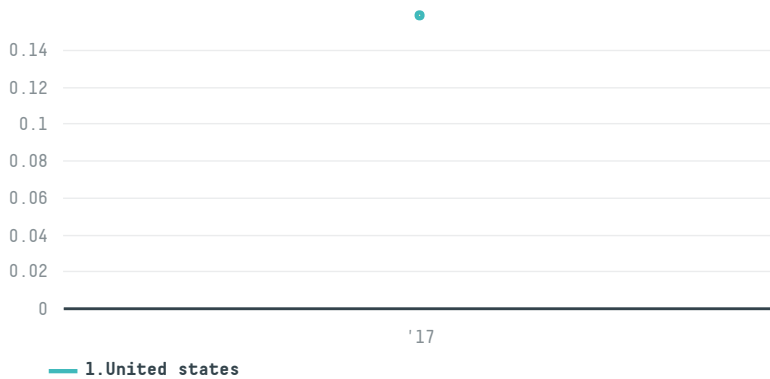

TOP DESTINATION COUNTRIES OF COFFEE EXPORTED BY SEA OLIMPICO IMPORTACAO E EXPORTACAO EIRELI - EPP: