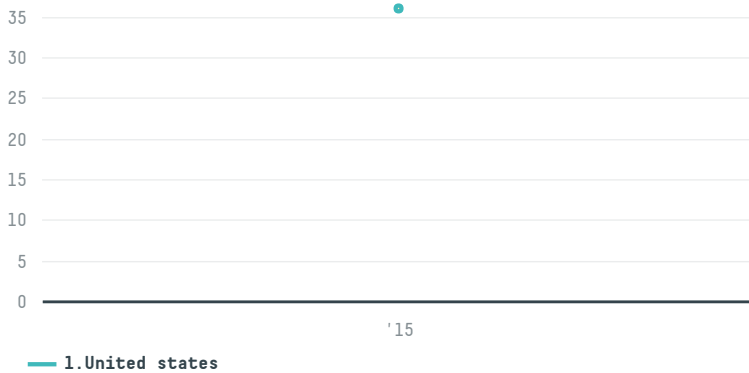

TOP DESTINATION COUNTRIES OF COFFEE EXPORTED BY AGRONOL AGRO INDUSTRIAL S/A: