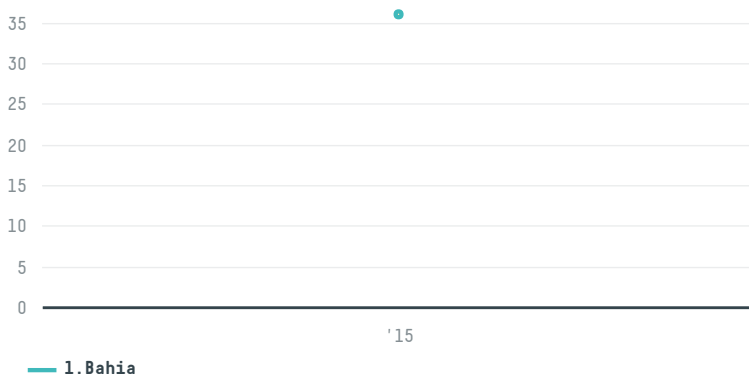

TOP DESTINATION COUNTRIES OF COFFEE EXPORTED BY AGRONOL AGRO INDUSTRIAL S/A: