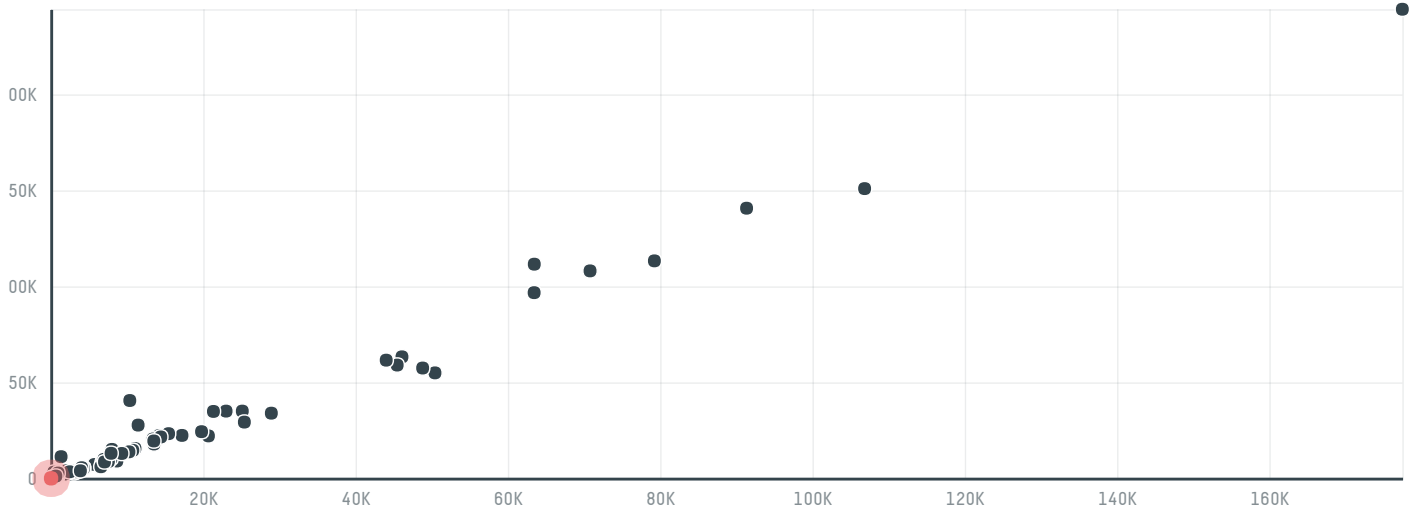

COMPARING COMPANIES EXPORTING COFFEE FROM BRAZIL IN 2015

Trase is a partnership between

In collaboration with

and many other organizations and individuals.

Donors

[Terms of Use](#) · [Privacy policy](#) · [Cookie policy](#) · [Contact us](#)