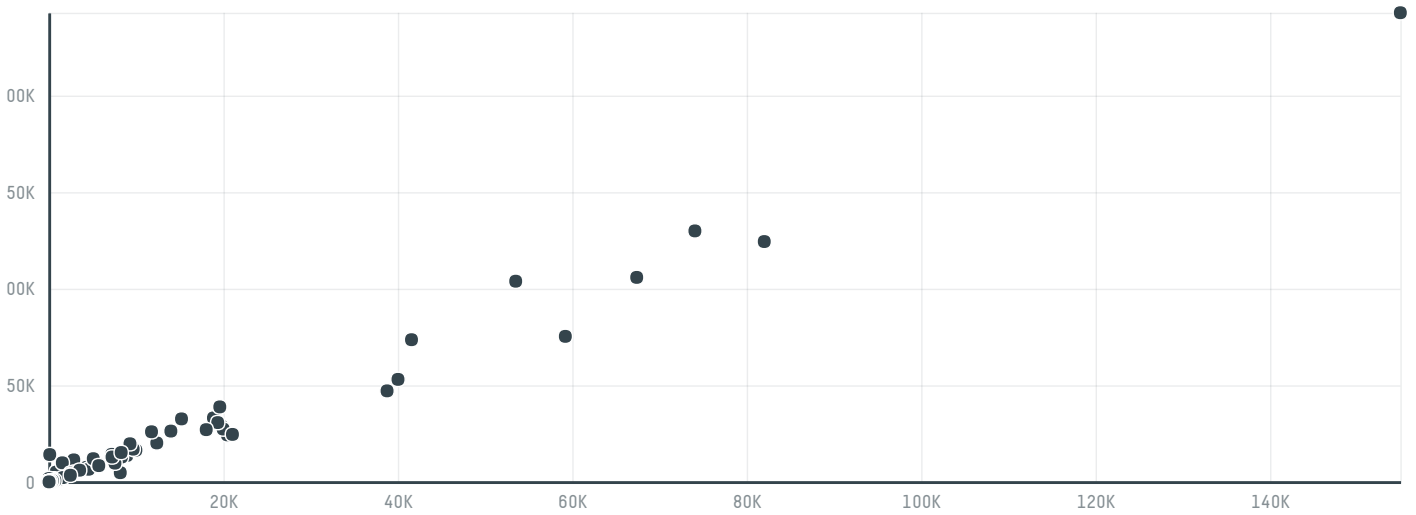

trase

Partner business - importacao, exportacao e comercio ltda

ACTIVITY COMMODITY COUNTRY YEAR
Exporter **Coffee** **Brazil** **2017**

Partner business - importacao, exportacao e comercio ltda was the 219th largest exporter of coffee from BRAZIL in 2017, accounting for 1 tons. As an exporter, Partner business - importacao, exportacao e comercio ltda sources from 1 municipalities, or 0% of the coffee production municipalities. The main destination of the coffee exported by Partner business - importacao, exportacao e comercio ltda is United states, accounting for 100% of the total.

TOP DESTINATION COUNTRIES OF COFFEE EXPORTED BY PARTNER BUSINESS - IMPORTACAO, EXPORTACAO E COMERCIO LTDA:

□ N/A <5K >5K >100K >300K >1M

COMPARING COMPANIES EXPORTING COFFEE FROM BRAZIL IN 2017

Trase is a partnership between