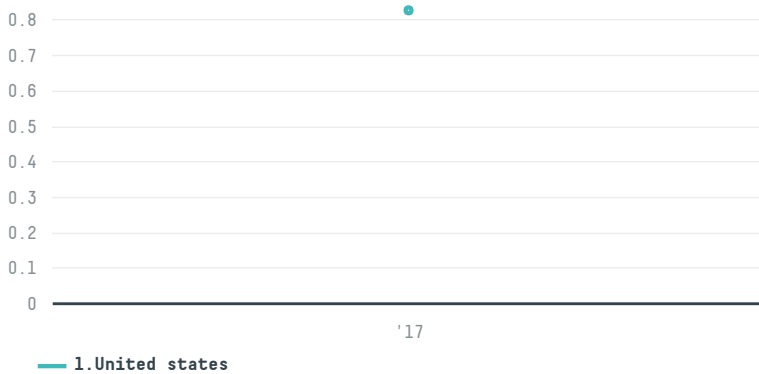

TOP DESTINATION COUNTRIES OF COFFEE EXPORTED BY PARTNER BUSINESS - IMPORTACAO, EXPORTACAO E COMERCIO LTDA: