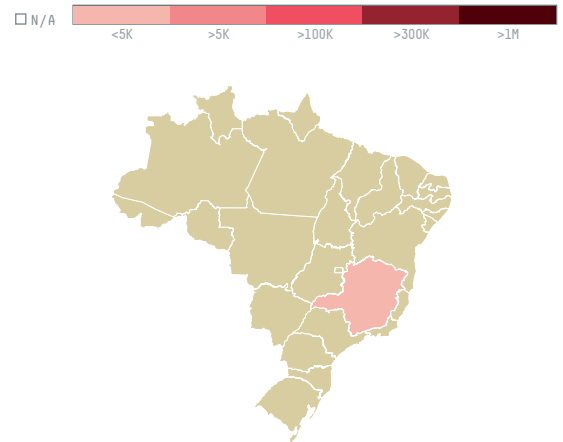

trase

Alicerce comercio e exportacao de cafe Ltda

ACTIVITY: **Exporter group** COMMODITY: **Coffee** COUNTRY: **Brazil** YEAR: **2017**

Alicerce comercio e exportacao de cafe Ltda was the 221st largest exporter of coffee from BRAZIL in 2017, accounting for 1 tons. As an exporter, Alicerce comercio e exportacao de cafe Ltda sources from 1 municipalities, or 0% of the coffee production municipalities. The main destination of the coffee exported by Alicerce comercio e exportacao de cafe Ltda is Japan, accounting for 100% of the total.