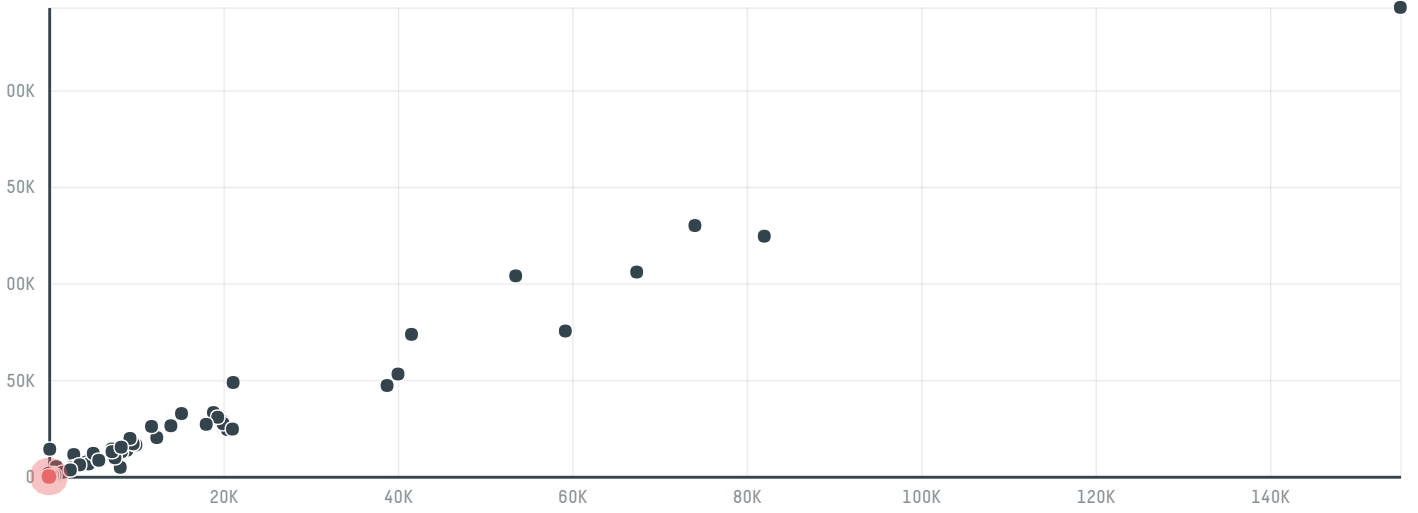

trase

Alicerce comercio e exportacao de cafe Ltda

ACTIVITY: **Exporter group** COMMODITY: **Coffee** COUNTRY: **Brazil** YEAR: **2017**

Alicerce comercio e exportacao de cafe Ltda was the 221st largest exporter of coffee from BRAZIL in 2017, accounting for 1 tons. As an exporter, Alicerce comercio e exportacao de cafe Ltda sources from 1 municipalities, or 0% of the coffee production municipalities. The main destination of the coffee exported by Alicerce comercio e exportacao de cafe Ltda is Japan, accounting for 100% of the total.

COMPARING COMPANIES EXPORTING COFFEE FROM BRAZIL IN 2017

Trase is a partnership between

In collaboration with

and many other organizations and individuals.

Donors

[Terms of Use](#) · [Privacy policy](#) · [Cookie policy](#) · [Contact us](#)