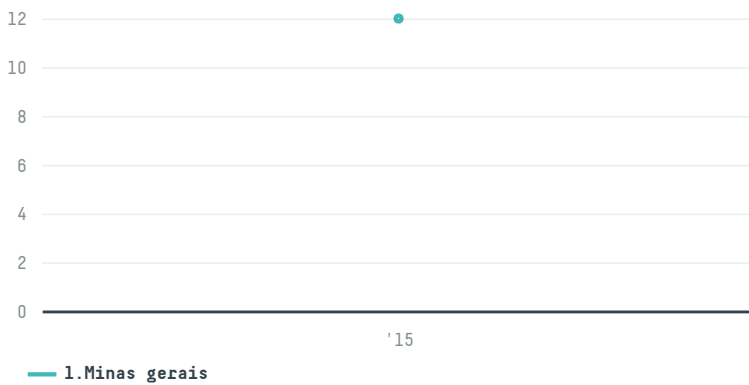

trase

Global gate comercio exterior ltda

ACTIVITY: **Exporter group** COMMODITY: **Coffee** COUNTRY: **Brazil** YEAR: **2015**

Global gate comercio exterior ltda was the 177th largest exporter of coffee from BRAZIL in 2015, accounting for 12 tons. As an exporter, Global gate comercio exterior ltda sources from 1 municipalities, or 0% of the coffee production municipalities. The main destination of the coffee exported by Global gate comercio exterior ltda is Germany, accounting for 100% of the total.