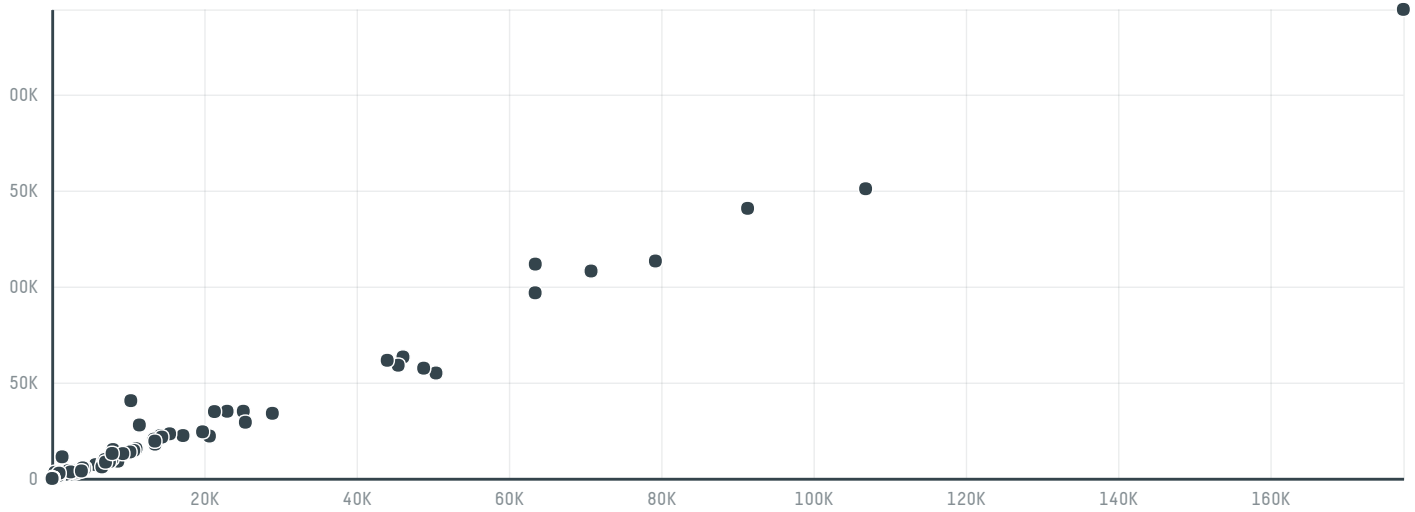

Trase is a partnership between

In collaboration with

and many other organizations and individuals.

Donors

[Terms of Use](#) · [Privacy policy](#) · [Cookie policy](#) · [Contact us](#)