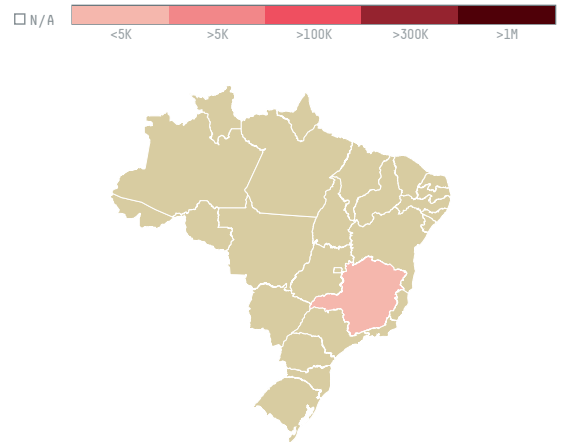

trase

Veloso trading new coffee comercial exportadora s/a

ACTIVITY: **Exporter group** COMMODITY: **Coffee** COUNTRY: **Brazil** YEAR: **2017**

Veloso trading new coffee comercial exportadora s/a was the 70th largest exporter of coffee from BRAZIL in 2017, accounting for 905 tons. This is a 91% decrease vs the previous year. As an exporter, Veloso trading new coffee comercial exportadora s/a sources from 1 municipalities, or 0% of the coffee production municipalities. The main destination of the coffee exported by Veloso trading new coffee comercial exportadora s/a is Japan, accounting for 76% of the total.