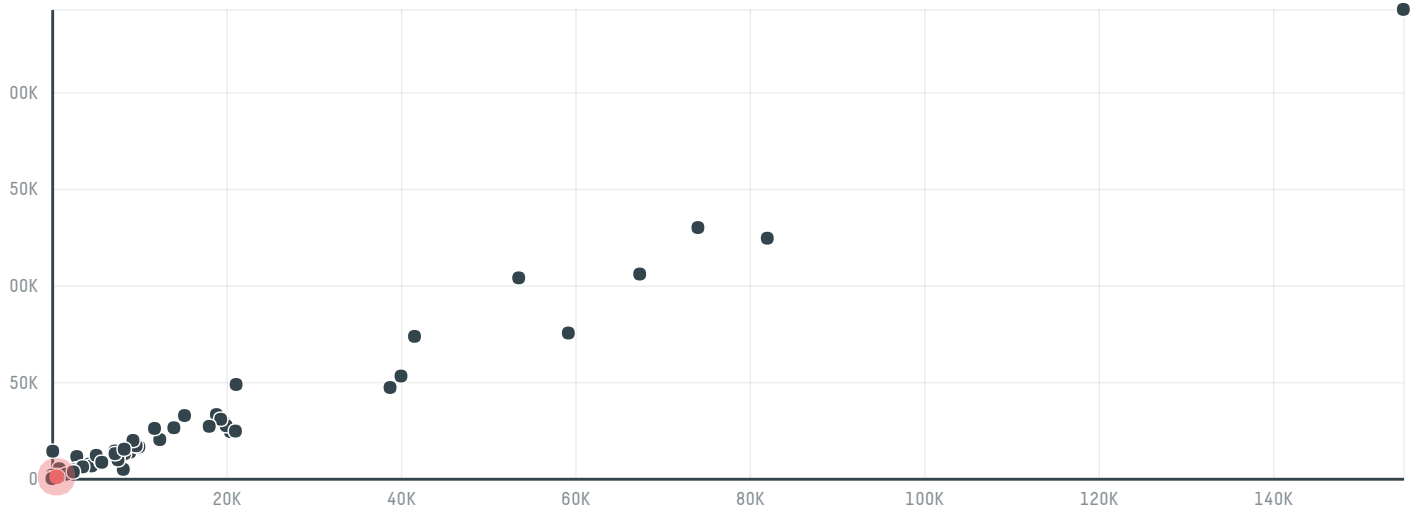

trase

Veloso trading new coffee comercial exportadora s/a

ACTIVITY: **Exporter group** COMMODITY: **Coffee** COUNTRY: **Brazil** YEAR: **2017**

Veloso trading new coffee comercial exportadora s/a was the 70th largest exporter of coffee from BRAZIL in 2017, accounting for 905 tons. This is a 91% decrease vs the previous year. As an exporter, Veloso trading new coffee comercial exportadora s/a sources from 1 municipalities, or 0% of the coffee production municipalities. The main destination of the coffee exported by Veloso trading new coffee comercial exportadora s/a is Japan, accounting for 76% of the total.

COMPARING COMPANIES EXPORTING COFFEE FROM BRAZIL IN 2017

Trase is a partnership between

In collaboration with

and many other organizations and individuals.

Donors

[Terms of Use](#) · [Privacy policy](#) · [Cookie policy](#) · [Contact us](#)