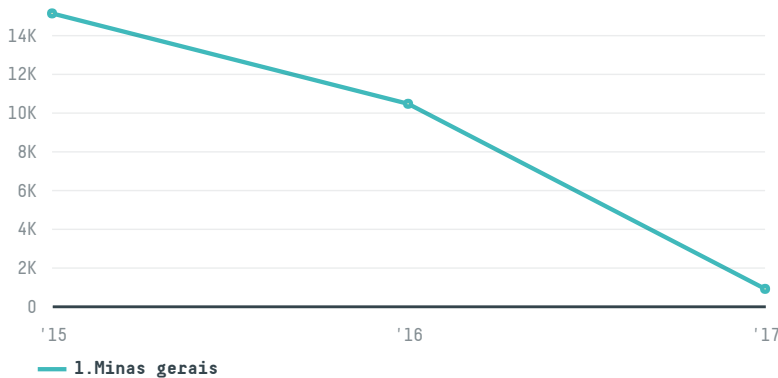

trase

Veloso trading new coffee comercial exportadora s/a

ACTIVITY: **Exporter group** COMMODITY: **Coffee** COUNTRY: **Brazil** YEAR: **2017**

Veloso trading new coffee comercial exportadora s/a was the 70th largest exporter of coffee from BRAZIL in 2017, accounting for 905 tons. This is a 91% decrease vs the previous year. As an exporter, Veloso trading new coffee comercial exportadora s/a sources from 1 municipalities, or 0% of the coffee production municipalities. The main destination of the coffee exported by Veloso trading new coffee comercial exportadora s/a is Japan, accounting for 76% of the total.