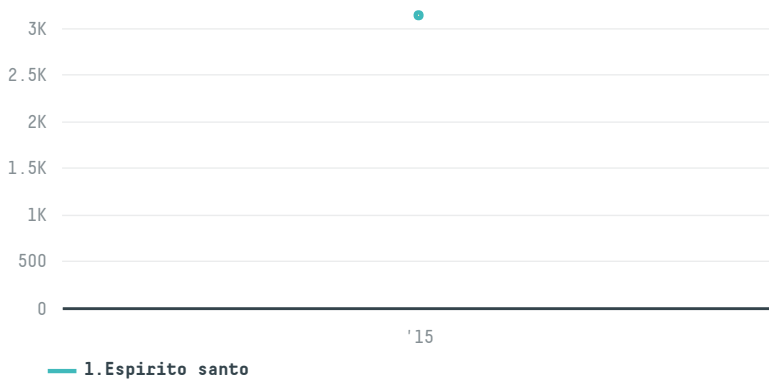

trase

Grancafe comercio importacao e exportacao de cafe ltda

ACTIVITY: **Exporter group**
COMMODITY: **Coffee**
COUNTRY: **Brazil**
YEAR: **2015**

Grancafe comercio importacao e exportacao de cafe ltda was the 60th largest exporter of coffee from BRAZIL in 2015, accounting for 3 thousand tons. As an exporter, Grancafe comercio importacao e exportacao de cafe ltda sources from 1 municipalities, or 0% of the coffee production municipalities. The main destination of the coffee exported by Grancafe comercio importacao e exportacao de cafe ltda is United states, accounting for 67% of the total.