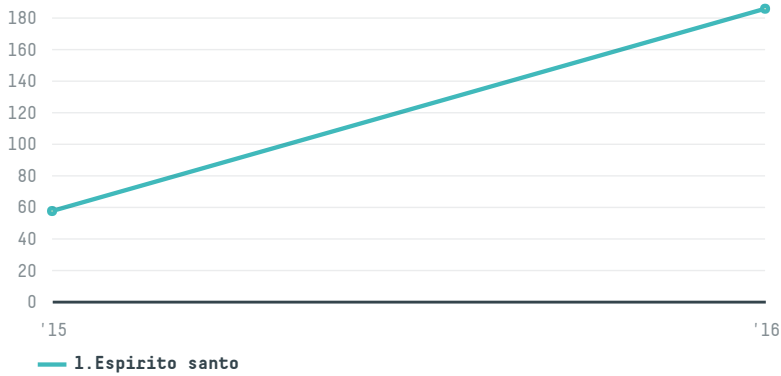

trase

Via - comercio, importacao e exportacao de cafe ltda

ACTIVITY: **Exporter**
COMMODITY: **Coffee**
COUNTRY: **Brazil**
YEAR: **2016**

Via - comercio, importacao e exportacao de cafe ltda was the 119th largest exporter of coffee from BRAZIL in 2016, accounting for 186 tons. This is a 225% increase vs the previous year. As an exporter, Via - comercio, importacao e exportacao de cafe ltda sources from 1 municipalities, or 0% of the coffee production municipalities. The main destination of the coffee exported by Via - comercio, importacao e exportacao de cafe ltda is Turkey, accounting for 57% of the total.

TOP DESTINATION COUNTRIES OF COFFEE EXPORTED BY VIA - COMERCIO, IMPORTACAO E EXPORTACAO DE CAFE LTDA:

COMPARING COMPANIES EXPORTING COFFEE FROM BRAZIL IN 2016

Trase is a partnership between

In collaboration with