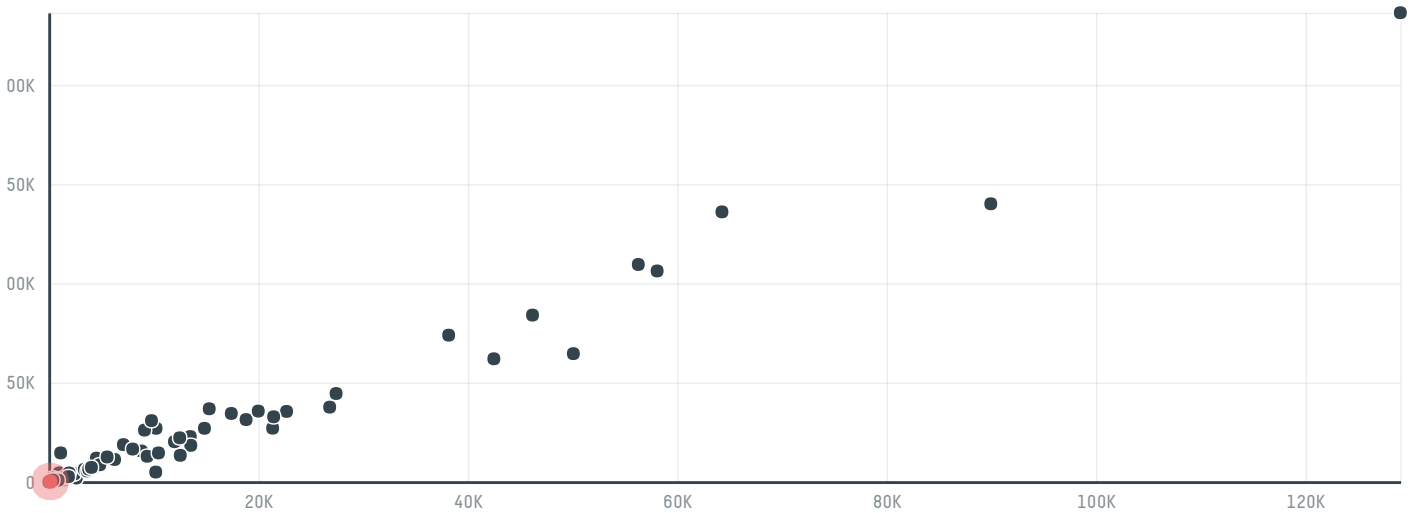

trase

Via - comercio, importacao e exportacao de cafe ltda

ACTIVITY: **Exporter**
COMMODITY: **Coffee**
COUNTRY: **Brazil**
YEAR: **2016**

Via - comercio, importacao e exportacao de cafe ltda was the 119th largest exporter of coffee from BRAZIL in 2016, accounting for 186 tons. This is a 225% increase vs the previous year. As an exporter, Via - comercio, importacao e exportacao de cafe ltda sources from 1 municipalities, or 0% of the coffee production municipalities. The main destination of the coffee exported by Via - comercio, importacao e exportacao de cafe ltda is Turkey, accounting for 57% of the total.

TOP DESTINATION COUNTRIES OF COFFEE EXPORTED BY VIA - COMERCIO, IMPORTACAO E EXPORTACAO DE CAFE LTDA:

COMPARING COMPANIES EXPORTING COFFEE FROM BRAZIL IN 2016

Trase is a partnership between

In collaboration with