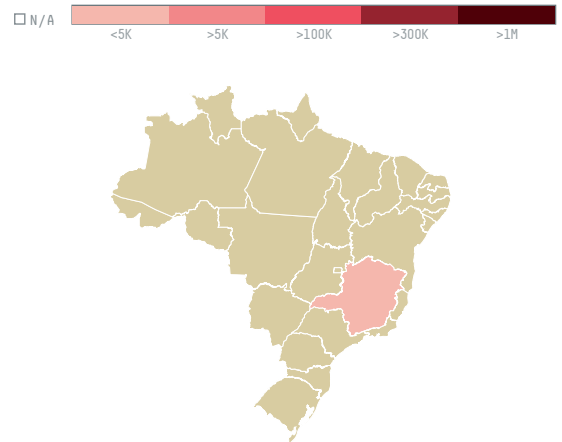

# trase

## Sendas comercio exterior e armazens gerais s.a.

ACTIVITY: **Exporter group**  
COMMODITY: **Coffee**  
COUNTRY: **Brazil**  
YEAR: **2017**

Sendas comercio exterior e armazens gerais s.a. was the 46th largest exporter of coffee from BRAZIL in 2017, accounting for 5 thousand tons. This is a 36% decrease vs the previous year. As an exporter, Sendas comercio exterior e armazens gerais s.a. sources from 5 municipalities, or 1% of the coffee production municipalities. The main destination of the coffee exported by Sendas comercio exterior e armazens gerais s.a. is Germany, accounting for 63% of the total.