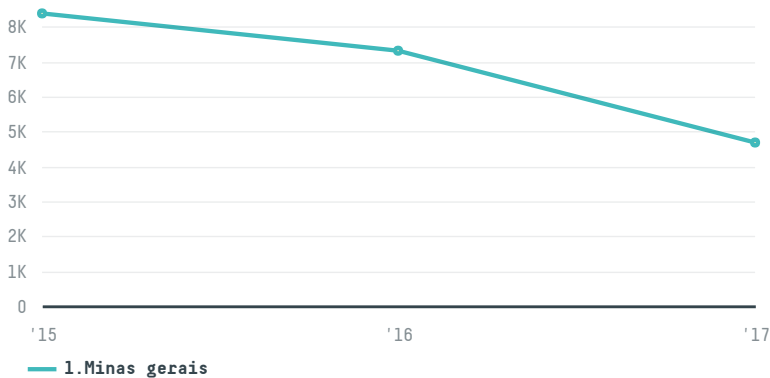

## Sendas comercio exterior e armazens gerais s.a.

ACTIVITY: **Exporter group**  
COMMODITY: **Coffee**  
COUNTRY: **Brazil**  
YEAR: **2017**

Sendas comercio exterior e armazens gerais s.a. was the 46th largest exporter of coffee from BRAZIL in 2017, accounting for 5 thousand tons. This is a 36% decrease vs the previous year. As an exporter, Sendas comercio exterior e armazens gerais s.a. sources from 5 municipalities, or 1% of the coffee production municipalities. The main destination of the coffee exported by Sendas comercio exterior e armazens gerais s.a. is Germany, accounting for 63% of the total.