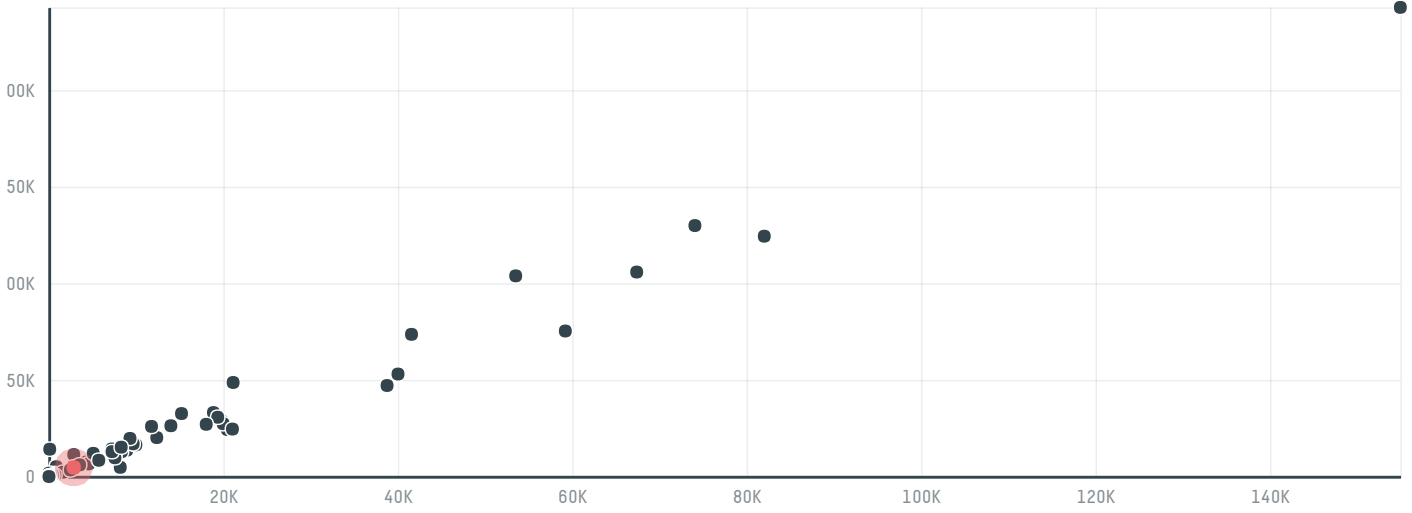

Trase is a partnership between

In collaboration with

and many other organizations and individuals.

Donors

[Terms of Use](#) · [Privacy policy](#) · [Cookie policy](#) · [Contact us](#)