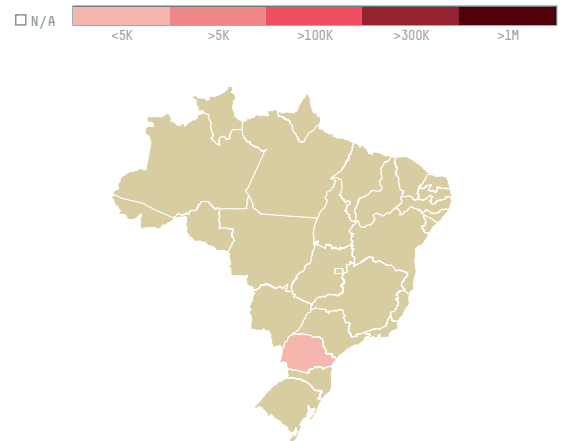

trase

C.s.c. - industria, comercio, importacao e exportacao de cafe ltda.

ACTIVITY: **Exporter group** COMMODITY: **Coffee** COUNTRY: **Brazil** YEAR: **2016**

C.s.c. - industria, comercio, importacao e exportacao de cafe ltda. was the 134th largest exporter of coffee from BRAZIL in 2016, accounting for 96 tons. As an exporter, C.s.c. - industria, comercio, importacao e exportacao de cafe ltda. sources from 1 municipalities, or 0% of the coffee production municipalities. The main destination of the coffee exported by C.s.c. - industria, comercio, importacao e exportacao de cafe ltda. is Italy, accounting for 100% of the total.