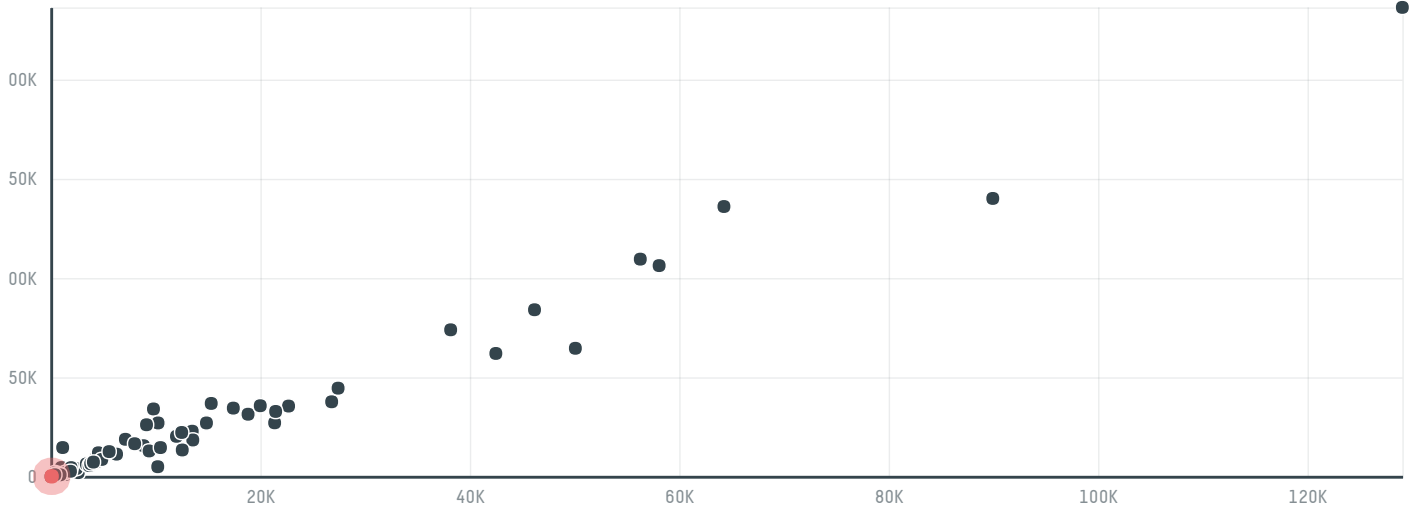

Trase is a partnership between

In collaboration with

and many other organizations and individuals.

Donors

[Terms of Use](#) · [Privacy policy](#) · [Cookie policy](#) · [Contact us](#)