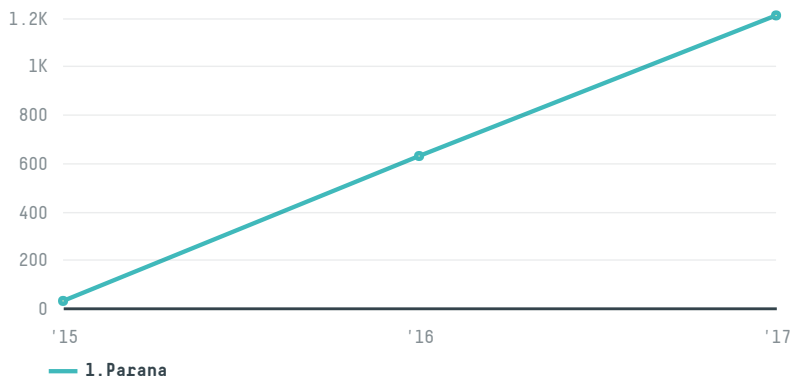

trase

Exportadora capricórnio coffees ltda

ACTIVITY: **Exporter group** COMMODITY: **Coffee** COUNTRY: **Brazil** YEAR: **2017**

Exportadora capricórnio coffees ltda was the 64th largest exporter of coffee from BRAZIL in 2017, accounting for 1 thousand tons. This is a 92% increase vs the previous year. As an exporter, Exportadora capricórnio coffees ltda sources from 2 municipalities, or 0% of the coffee production municipalities. The main destination of the coffee exported by Exportadora capricórnio coffees ltda is Australia, accounting for 24% of the total.