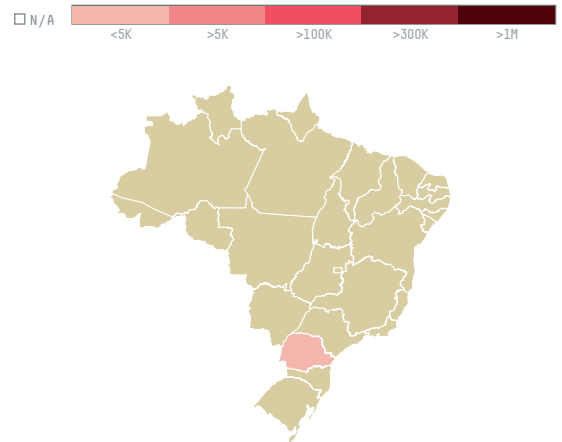

trase

Exportadora capricórnio coffees ltda

ACTIVITY: **Exporter group** COMMODITY: **Coffee** COUNTRY: **Brazil** YEAR: **2017**

Exportadora capricórnio coffees ltda was the 64th largest exporter of coffee from BRAZIL in 2017, accounting for 1 thousand tons. This is a 92% increase vs the previous year. As an exporter, Exportadora capricórnio coffees ltda sources from 2 municipalities, or 0% of the coffee production municipalities. The main destination of the coffee exported by Exportadora capricórnio coffees ltda is Australia, accounting for 24% of the total.