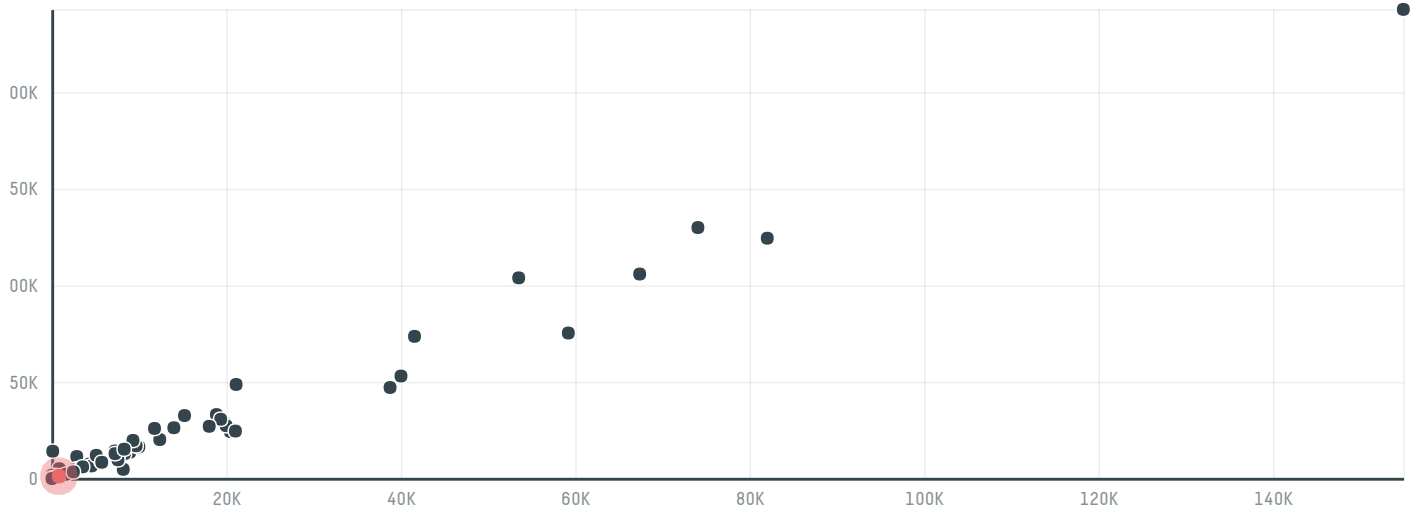

trase

Exportadora capricórnio coffees ltda

ACTIVITY: **Exporter group** COMMODITY: **Coffee** COUNTRY: **Brazil** YEAR: **2017**

Exportadora capricórnio coffees ltda was the 64th largest exporter of coffee from BRAZIL in 2017, accounting for 1 thousand tons. This is a 92% increase vs the previous year. As an exporter, Exportadora capricórnio coffees ltda sources from 2 municipalities, or 0% of the coffee production municipalities. The main destination of the coffee exported by Exportadora capricórnio coffees ltda is Australia, accounting for 24% of the total.

COMPARING COMPANIES EXPORTING COFFEE FROM BRAZIL IN 2017

Trase is a partnership between

In collaboration with

and many other organizations and individuals.

Donors

[Terms of Use](#) · [Privacy policy](#) · [Cookie policy](#) · [Contact us](#)