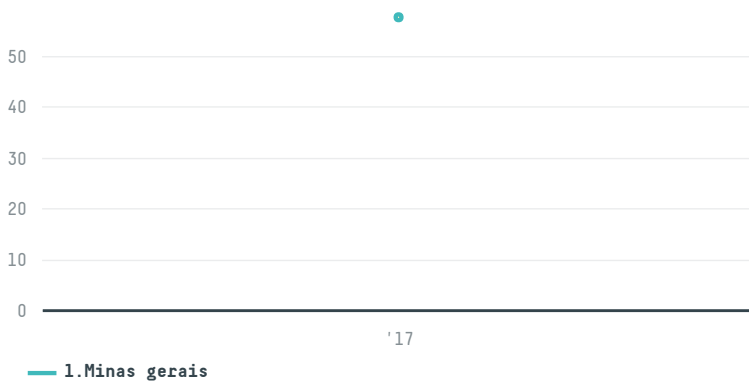

## Cooperativa dos cafeicultores e agropecuaristas de ibiraci I

ACTIVITY: **Exporter group**  
COMMODITY: **Coffee**  
COUNTRY: **Brazil**  
YEAR: **2017**

Cooperativa dos cafeicultores e agropecuaristas de ibiraci I was the 132nd largest exporter of coffee from BRAZIL in 2017, accounting for 58 tons. As an exporter, Cooperativa dos cafeicultores e agropecuaristas de ibiraci I sources from 1 municipalities, or 0% of the coffee production municipalities. The main destination of the coffee exported by Cooperativa dos cafeicultores e agropecuaristas de ibiraci I is South korea, accounting for 67% of the total.