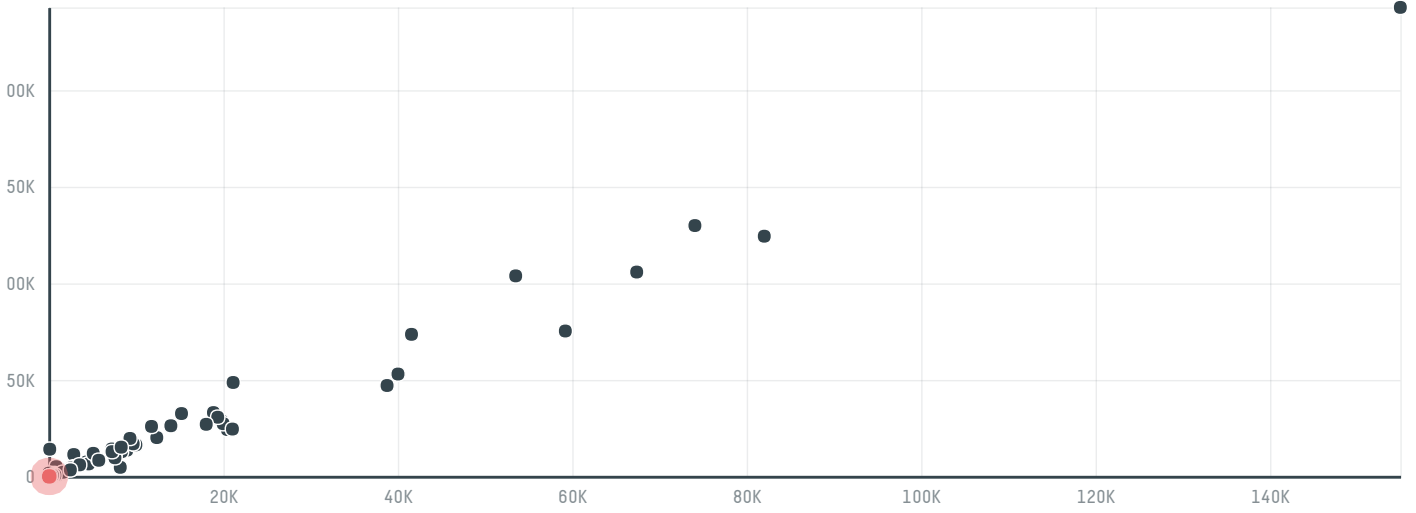

Trase is a partnership between

In collaboration with

and many other organizations and individuals.

Donors

[Terms of Use](#) · [Privacy policy](#) · [Cookie policy](#) · [Contact us](#)