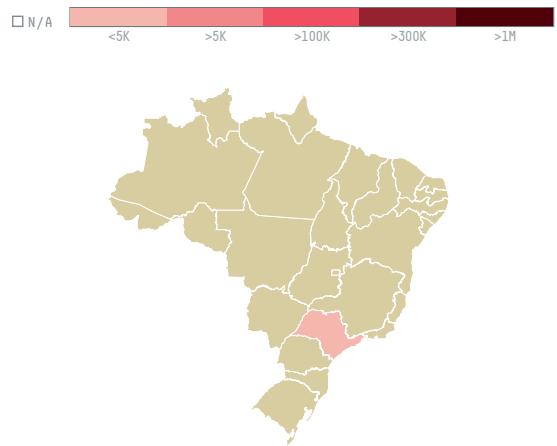

trase

Granchelli alimentacao ltda - me

ACTIVITY COMMODITY COUNTRY YEAR
Exporter **Coffee** **Brazil** **2017**

Granchelli alimentacao ltda - me was the 144th largest exporter of coffee from BRAZIL in 2017, accounting for 38 tons. This is a 100% increase vs the previous year. As an exporter, Granchelli alimentacao ltda - me sources from 1 municipalities, or 0% of the coffee production municipalities. The main destination of the coffee exported by Granchelli alimentacao ltda - me is Spain, accounting for 100% of the total.

TOP DESTINATION COUNTRIES OF COFFEE EXPORTED BY GRANCHELLI ALIMENTACAO LTDA - ME:

□ N/A <5K >5K >100K >300K >1M

COMPARING COMPANIES EXPORTING COFFEE FROM BRAZIL IN 2017

Trase is a partnership between

In collaboration with