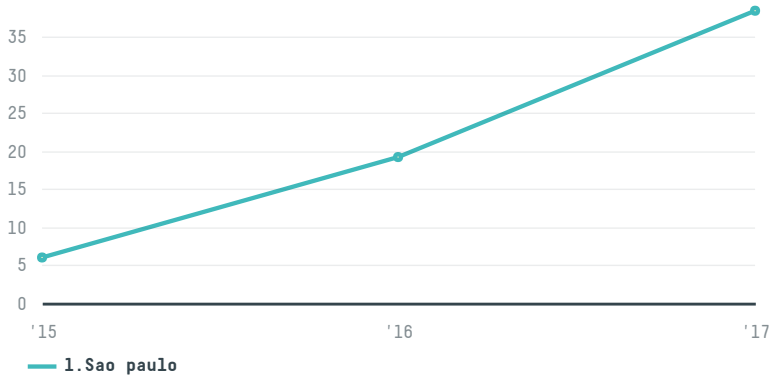

COMPARING COMPANIES EXPORTING COFFEE FROM BRAZIL IN 2017

Trase is a partnership between

In collaboration with

and many other organizations and individuals.

Donors

[Terms of Use](#) · [Privacy policy](#) · [Cookie policy](#) · [Contact us](#)

This website uses cookies to provide you with an improved user experience. By continuing to browse this site, you consent to the use of cookies and similar technologies. Please visit our [privacy policy](#) for further details.

I AGREE