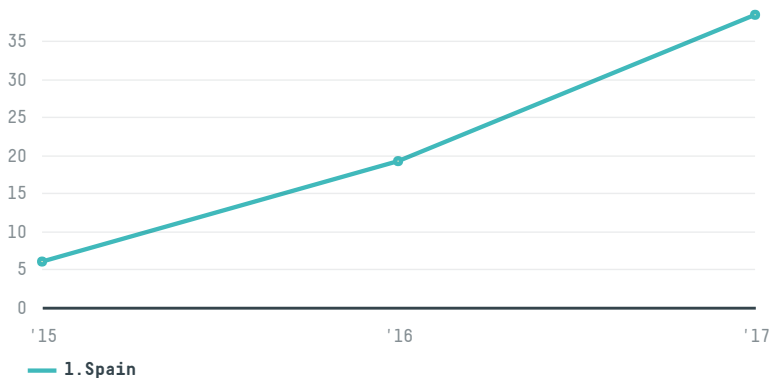

trase

Granchelli alimentacao ltda - me

ACTIVITY COMMODITY COUNTRY YEAR
Exporter **Coffee** **Brazil** **2017**

Granchelli alimentacao ltda - me was the 144th largest exporter of coffee from BRAZIL in 2017, accounting for 38 tons. This is a 100% increase vs the previous year. As an exporter, Granchelli alimentacao ltda - me sources from 1 municipalities, or 0% of the coffee production municipalities. The main destination of the coffee exported by Granchelli alimentacao ltda - me is Spain, accounting for 100% of the total.

TOP DESTINATION COUNTRIES OF COFFEE EXPORTED BY GRANCHELLI ALIMENTACAO LTDA - ME:

□ N/A <5K >5K >100K >300K >1M

COMPARING COMPANIES EXPORTING COFFEE FROM BRAZIL IN 2017

Trase is a partnership between

In collaboration with