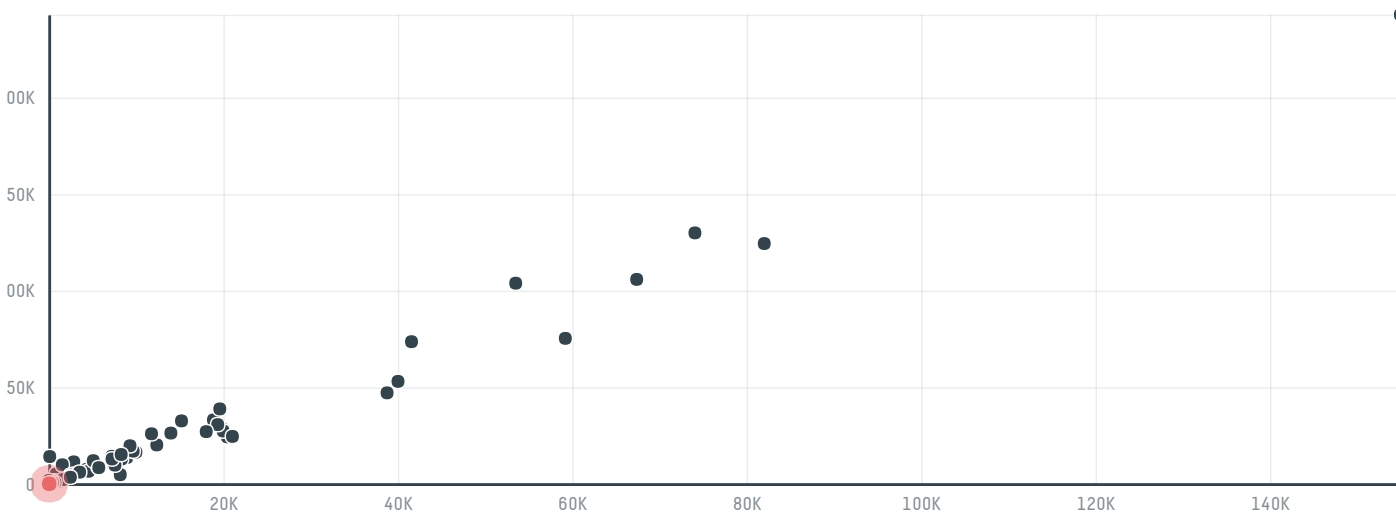

trase

Granchelli alimentacao ltda - me

ACTIVITY COMMODITY COUNTRY YEAR
Exporter **Coffee** **Brazil** **2017**

Granchelli alimentacao ltda - me was the 144th largest exporter of coffee from BRAZIL in 2017, accounting for 38 tons. This is a 100% increase vs the previous year. As an exporter, Granchelli alimentacao ltda - me sources from 1 municipalities, or 0% of the coffee production municipalities. The main destination of the coffee exported by Granchelli alimentacao ltda - me is Spain, accounting for 100% of the total.

TOP DESTINATION COUNTRIES OF COFFEE EXPORTED BY GRANCHELLI ALIMENTACAO LTDA - ME:

□ N/A <5K >5K >100K >300K >1M

COMPARING COMPANIES EXPORTING COFFEE FROM BRAZIL IN 2017

Trase is a partnership between

In collaboration with