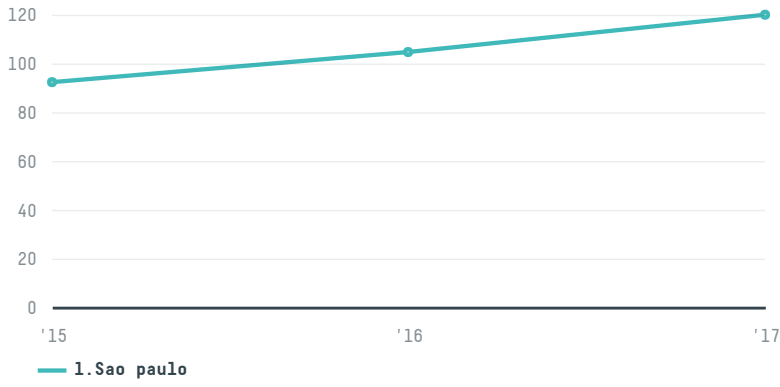

trase

La cantare comercio importacao exportacao e rep. ltda - epp

ACTIVITY: **Exporter**
COMMODITY: **Coffee**
COUNTRY: **Brazil**
YEAR: **2017**

La cantare comercio importacao exportacao e rep. ltda - epp was the 117th largest exporter of coffee from BRAZIL in 2017, accounting for 120 tons. This is a 14% increase vs the previous year. As an exporter, La cantare comercio importacao exportacao e rep. ltda - epp sources from 1 municipalities, or 0% of the coffee production municipalities. The main destination of the coffee exported by La cantare comercio importacao exportacao e rep. ltda - epp is Japan, accounting for 100% of the total.

TOP DESTINATION COUNTRIES OF COFFEE EXPORTED BY LA CANTARE COMERCIO IMPORTACAO EXPORTACAO E REP. LTDA - EPP:

COMPARING COMPANIES EXPORTING COFFEE FROM BRAZIL IN 2017

Trase is a partnership between

In collaboration with