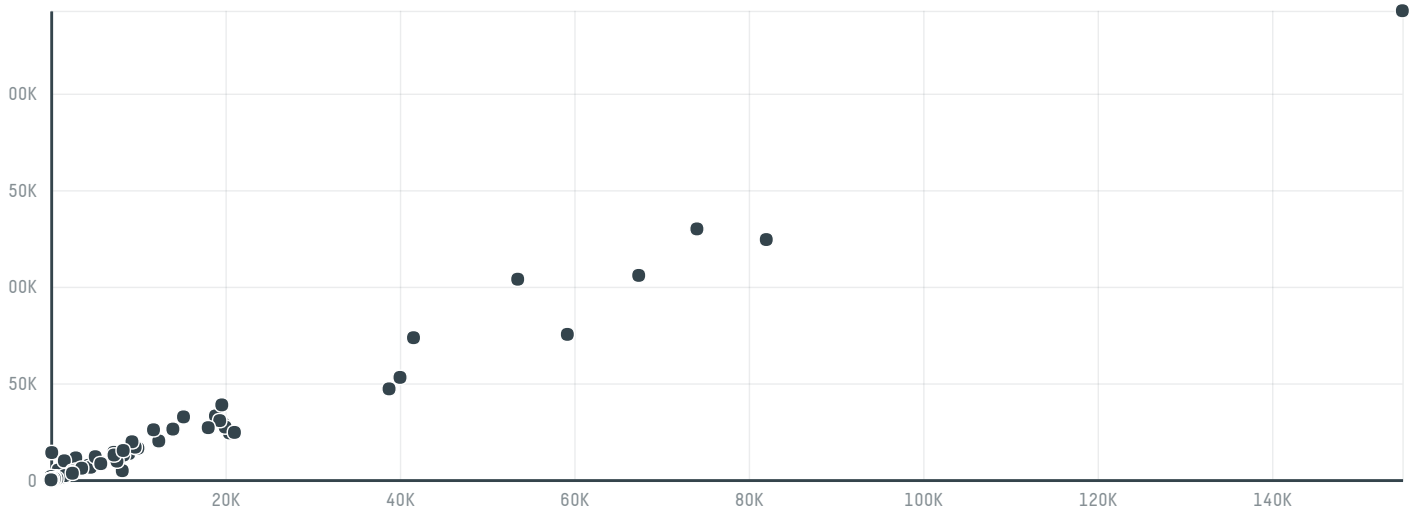

trase

La cantare comercio importacao exportacao e rep. ltda - epp

ACTIVITY: **Exporter**
COMMODITY: **Coffee**
COUNTRY: **Brazil**
YEAR: **2017**

La cantare comercio importacao exportacao e rep. ltda - epp was the 117th largest exporter of coffee from BRAZIL in 2017, accounting for 120 tons. This is a 14% increase vs the previous year. As an exporter, La cantare comercio importacao exportacao e rep. ltda - epp sources from 1 municipalities, or 0% of the coffee production municipalities. The main destination of the coffee exported by La cantare comercio importacao exportacao e rep. ltda - epp is Japan, accounting for 100% of the total.

TOP DESTINATION COUNTRIES OF COFFEE EXPORTED BY LA CANTARE COMERCIO IMPORTACAO EXPORTACAO E REP. LTDA - EPP:

COMPARING COMPANIES EXPORTING COFFEE FROM BRAZIL IN 2017

Trase is a partnership between

In collaboration with