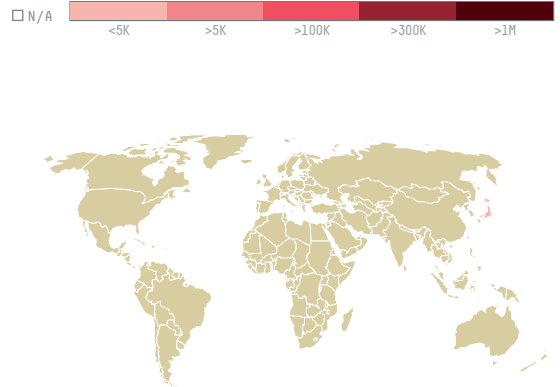

trase

La cantare comercio importacao exportacao e rep. ltda - epp

ACTIVITY: **Exporter**
COMMODITY: **Coffee**
COUNTRY: **Brazil**
YEAR: **2017**

La cantare comercio importacao exportacao e rep. ltda - epp was the 117th largest exporter of coffee from BRAZIL in 2017, accounting for 120 tons. This is a 14% increase vs the previous year. As an exporter, La cantare comercio importacao exportacao e rep. ltda - epp sources from 1 municipalities, or 0% of the coffee production municipalities. The main destination of the coffee exported by La cantare comercio importacao exportacao e rep. ltda - epp is Japan, accounting for 100% of the total.

TOP DESTINATION COUNTRIES OF COFFEE EXPORTED BY LA CANTARE COMERCIO IMPORTACAO EXPORTACAO E REP. LTDA - EPP:

COMPARING COMPANIES EXPORTING COFFEE FROM BRAZIL IN 2017

Trase is a partnership between

In collaboration with