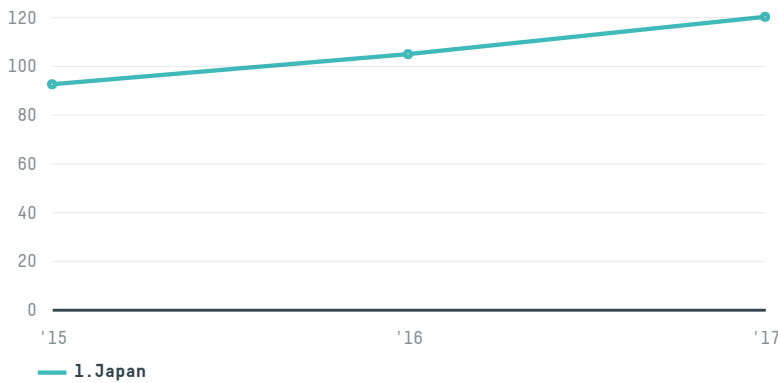

trase

La cantare comercio importacao exportacao e rep. ltda - epp

ACTIVITY: **Exporter**
COMMODITY: **Coffee**
COUNTRY: **Brazil**
YEAR: **2017**

La cantare comercio importacao exportacao e rep. ltda - epp was the 117th largest exporter of coffee from BRAZIL in 2017, accounting for 120 tons. This is a 14% increase vs the previous year. As an exporter, La cantare comercio importacao exportacao e rep. ltda - epp sources from 1 municipalities, or 0% of the coffee production municipalities. The main destination of the coffee exported by La cantare comercio importacao exportacao e rep. ltda - epp is Japan, accounting for 100% of the total.

TOP DESTINATION COUNTRIES OF COFFEE EXPORTED BY LA CANTARE COMERCIO IMPORTACAO EXPORTACAO E REP. LTDA - EPP:

COMPARING COMPANIES EXPORTING COFFEE FROM BRAZIL IN 2017

Trase is a partnership between

In collaboration with