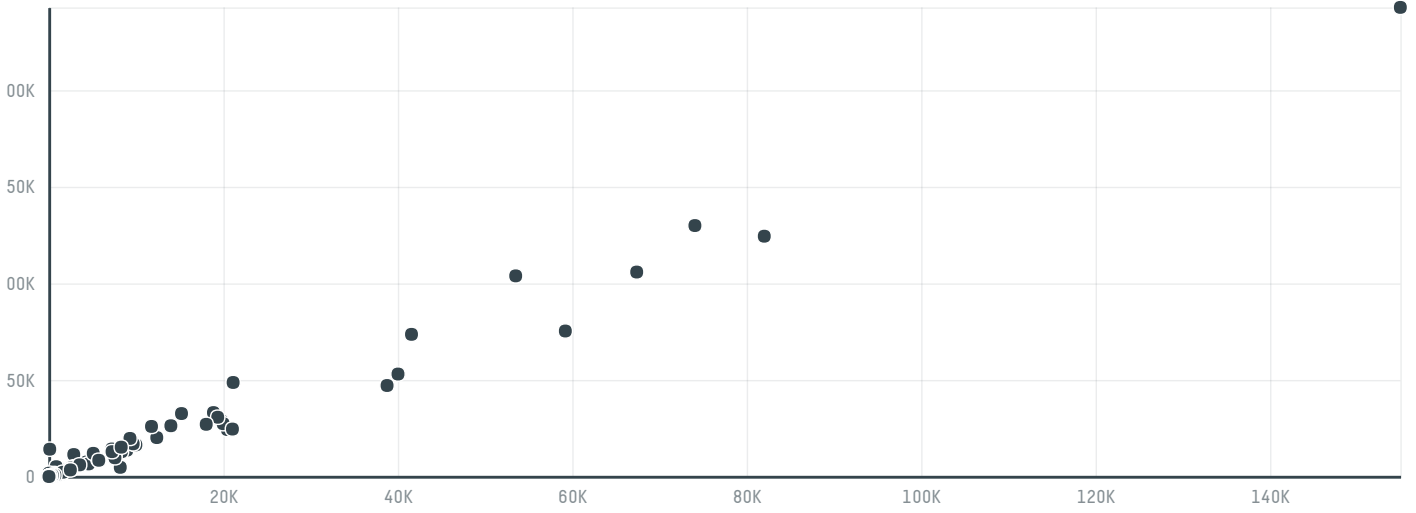

trase

Idb do brasil trading ltda

ACTIVITY: **Exporter group** COMMODITY: **Coffee** COUNTRY: **Brazil** YEAR: **2017**

Idb do brasil trading ltda was the 202nd largest exporter of coffee from BRAZIL in 2017, accounting for 2 tons. This is a 49% decrease vs the previous year. As an exporter, Idb do brasil trading ltda sources from 1 municipalities, or 0% of the coffee production municipalities. The main destination of the coffee exported by Idb do brasil trading ltda is United states, accounting for 100% of the total.

COMPARING COMPANIES EXPORTING COFFEE FROM BRAZIL IN 2017

Trase is a partnership between

In collaboration with

and many other organizations and individuals.

Donors

[Terms of Use](#) · [Privacy policy](#) · [Cookie policy](#) · [Contact us](#)