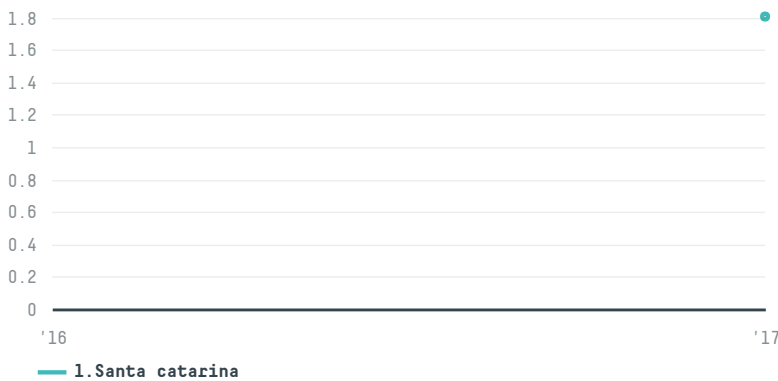

trase

Idb do brasil trading ltda

ACTIVITY: **Exporter group** COMMODITY: **Coffee** COUNTRY: **Brazil** YEAR: **2017**

Idb do brasil trading ltda was the 202nd largest exporter of coffee from BRAZIL in 2017, accounting for 2 tons. This is a 49% decrease vs the previous year. As an exporter, Idb do brasil trading ltda sources from 1 municipalities, or 0% of the coffee production municipalities. The main destination of the coffee exported by Idb do brasil trading ltda is United states, accounting for 100% of the total.