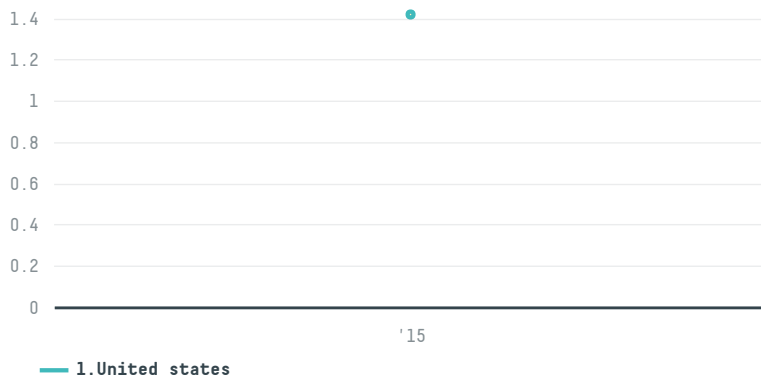

TOP DESTINATION COUNTRIES OF COFFEE EXPORTED BY WINES AND ROSES COMERCIO ATACADISTA E IMPORTACAO DE ALI: