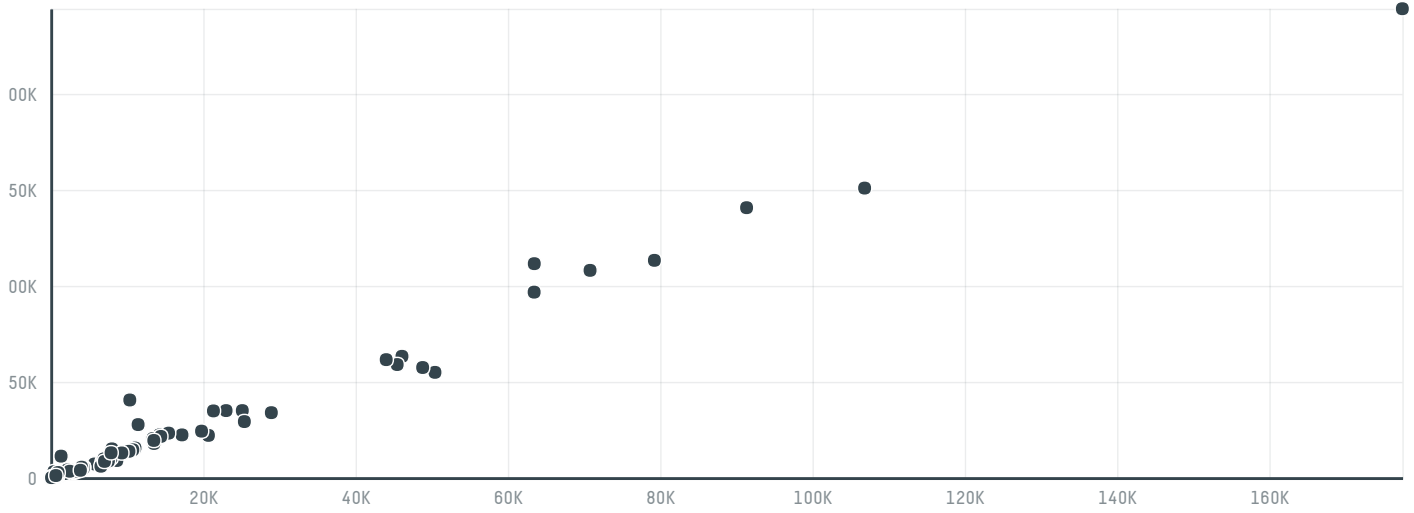

## Wines and roses comercio atacadista e importacao de ali

ACTIVITY      COMMODITY      COUNTRY      YEAR  
**Exporter**      **Coffee**      **Brazil**      **2015**

Wines and roses comercio atacadista e importacao de ali was the 225th largest exporter of corn from BRAZIL in 2015, accounting for 1 tons. As an exporter, Wines and roses comercio atacadista e importacao de ali sources from 1 municipalities, or 0% of the corn production municipalities. The main destination of the corn exported by Wines and roses comercio atacadista e importacao de ali is United states, accounting for 100% of the total.

### TOP DESTINATION COUNTRIES OF COFFEE EXPORTED BY WINES AND ROSES COMERCIO ATACADISTA E IMPORTACAO DE ALI:

□ N/A      <5K      >5K      >100K      >300K      >1M

COMPARING COMPANIES EXPORTING COFFEE FROM BRAZIL IN 2015