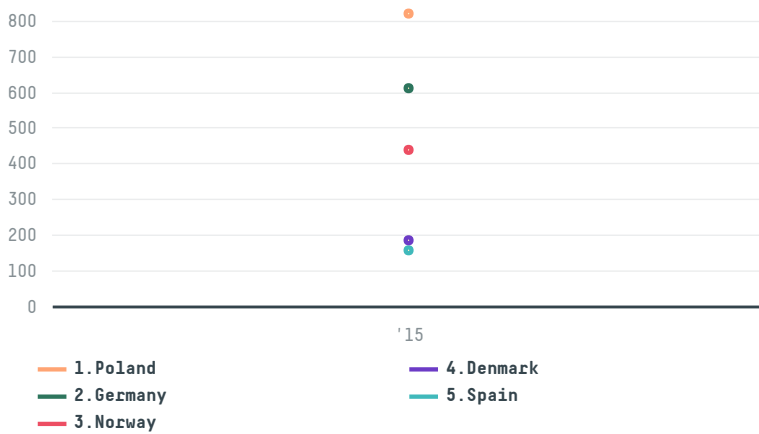

Bonsfield c.v.

ACTIVITY: **Importer**
COMMODITY: **Coffee**
COUNTRY: **Brazil**
YEAR: **2015**

Bonsfield c.v. was the 102nd largest importer of coffee from BRAZIL in 2015, accounting for 2 thousand tons. As an importer, Bonsfield c.v. sources from 7 municipalities, or 1% of the coffee production municipalities. The main destination of the coffee imported by Bonsfield c.v. is Poland, accounting for 37% of the total.

TOP DESTINATION COUNTRIES OF COFFEE IMPORTED BY BONSFIELD C.V.:

Trase is a partnership between

In collaboration with

and many other organizations and individuals.

Donors

[Terms of Use](#) · [Privacy policy](#) · [Cookie policy](#) · [Contact us](#)