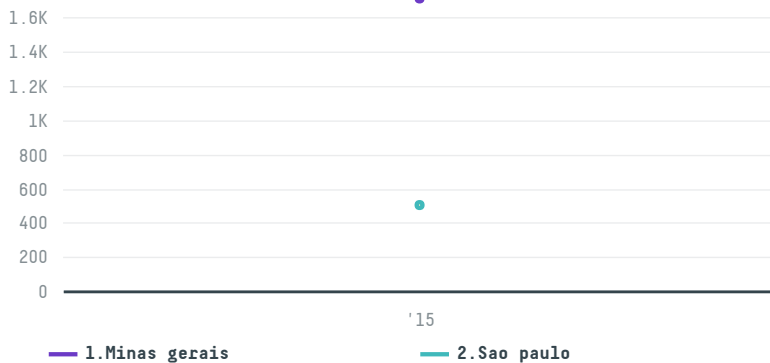

TOP DESTINATION COUNTRIES OF COFFEE IMPORTED BY BONSFIELD C.V.: