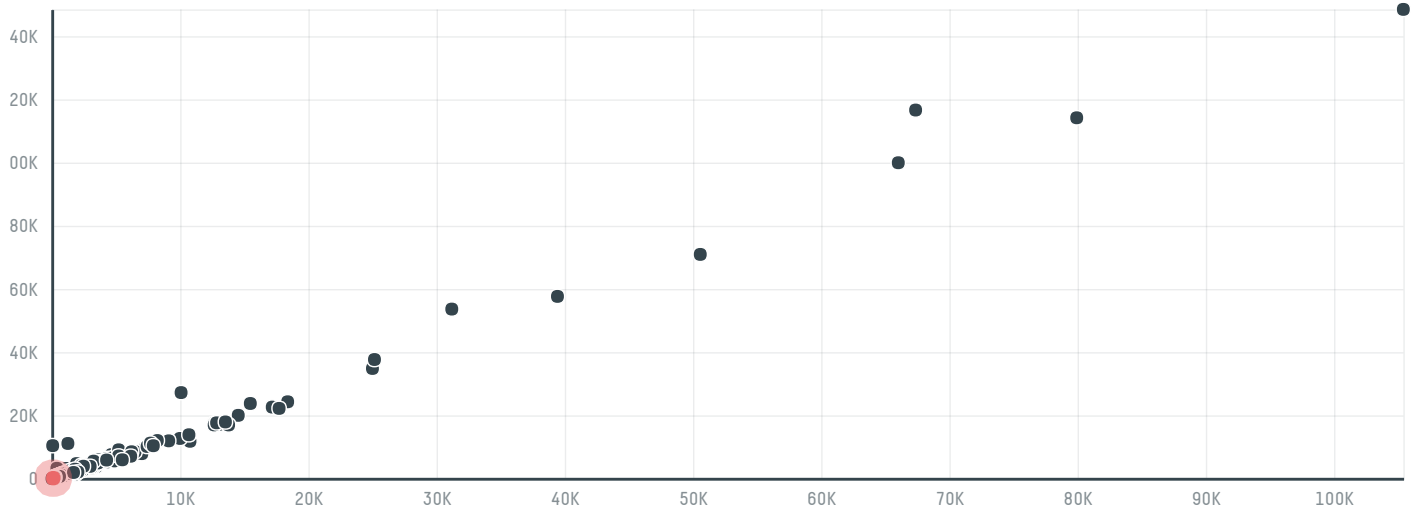

# trase

## Webcor sa

ACTIVITY: **Importer**  
COMMODITY: **Coffee**  
COUNTRY: **Brazil**  
YEAR: **2015**

Webcor sa was the 742nd largest importer of coffee from BRAZIL in 2015, accounting for 115 tons. As an importer, Webcor sa sources from 2 municipalities, or 0% of the coffee production municipalities. The main destination of the coffee imported by Webcor sa is France, accounting for 100% of the total.

### TOP DESTINATION COUNTRIES OF COFFEE IMPORTED BY WEBCOR SA:

Trase is a partnership between

In collaboration with

and many other organizations and individuals.

Donors

[Terms of Use](#) · [Privacy policy](#) · [Cookie policy](#) · [Contact us](#)