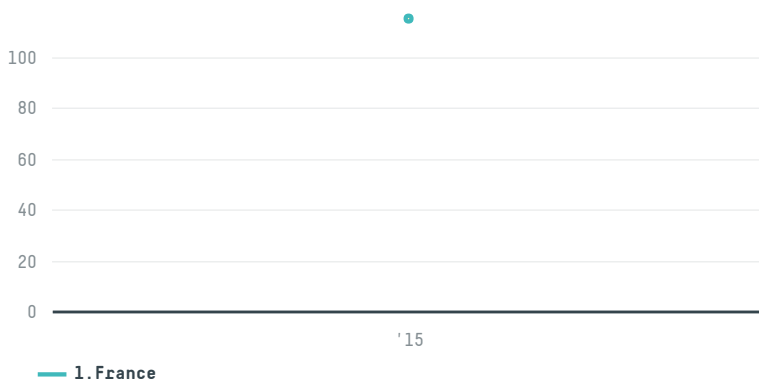

TOP DESTINATION COUNTRIES OF COFFEE IMPORTED BY WEBCOR SA: