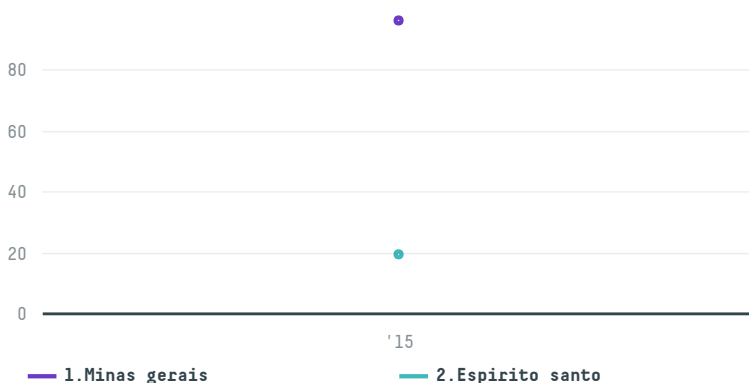

TOP DESTINATION COUNTRIES OF COFFEE IMPORTED BY WEBCOR SA: