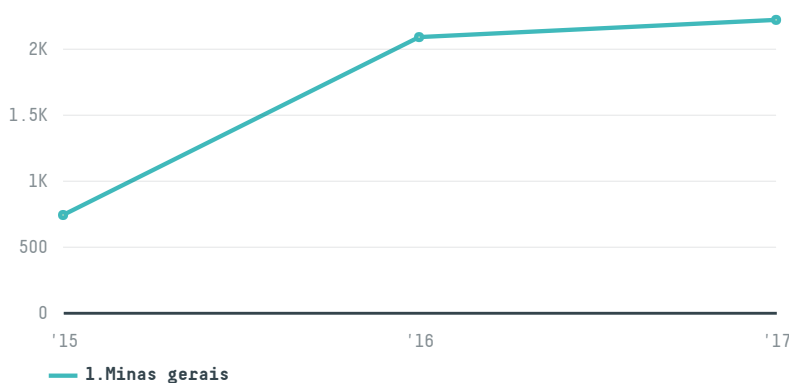

## Coop.regional dos cafeicultores do vale do rio verde ltda

ACTIVITY: **Exporter group**    COMMODITY: **Coffee**    COUNTRY: **Brazil**    YEAR: **2017**

Coop.regional dos cafeicultores do vale do rio verde ltda was the 56th largest exporter of coffee from BRAZIL in 2017, accounting for 2 thousand tons. This is a 6% increase vs the previous year. As an exporter, Coop.regional dos cafeicultores do vale do rio verde ltda sources from 2 municipalities, or 0% of the coffee production municipalities. The main destination of the coffee exported by Coop.regional dos cafeicultores do vale do rio verde ltda is South korea, accounting for 38% of the total.