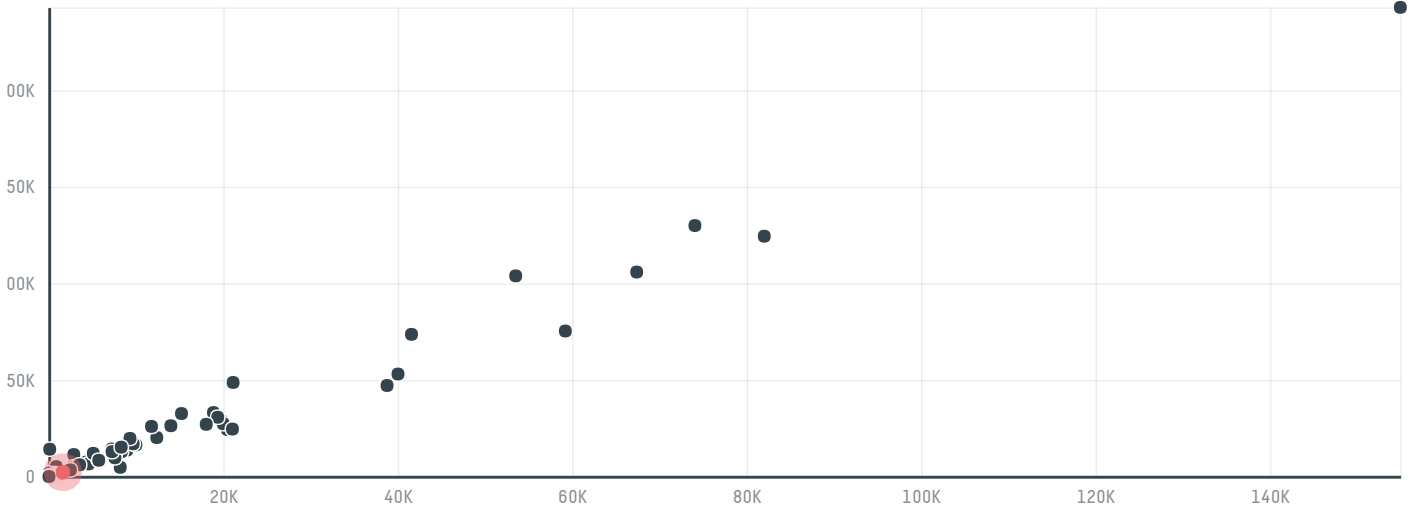

Trase is a partnership between

In collaboration with

and many other organizations and individuals.

Donors

[Terms of Use](#) · [Privacy policy](#) · [Cookie policy](#) · [Contact us](#)