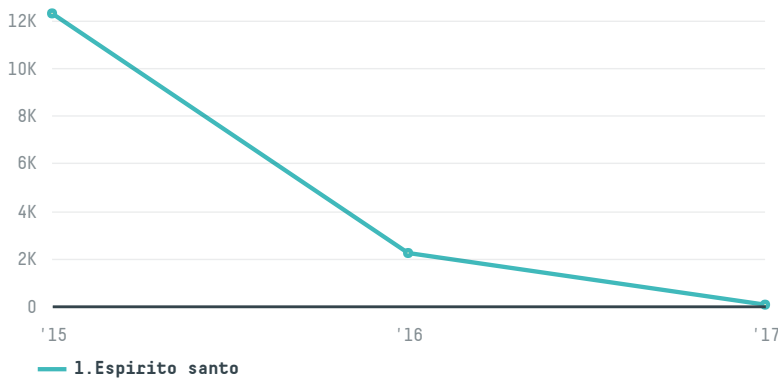

## Blendcoffee comercio exportacao e importacao ltda

ACTIVITY: Exporter group  
COMMODITY: Coffee  
COUNTRY: Brazil  
YEAR: 2017

Blendcoffee comercio exportacao e importacao ltda was the 131st largest exporter of coffee from BRAZIL in 2017, accounting for 58 tons. This is a 98% decrease vs the previous year. As an exporter, Blendcoffee comercio exportacao e importacao ltda sources from 1 municipalities, or 0% of the coffee production municipalities. The main destination of the coffee exported by Blendcoffee comercio exportacao e importacao ltda is Spain, accounting for 100% of the total.