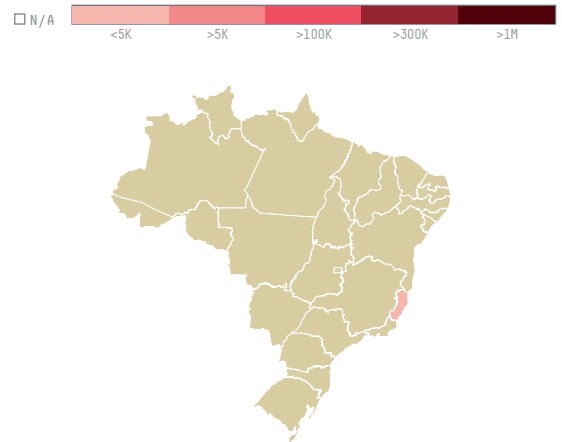

# trase

## Blendcoffee comercio exportacao e importacao ltda

ACTIVITY: Exporter group  
COMMODITY: Coffee  
COUNTRY: Brazil  
YEAR: 2017

Blendcoffee comercio exportacao e importacao ltda was the 131st largest exporter of coffee from BRAZIL in 2017, accounting for 58 tons. This is a 98% decrease vs the previous year. As an exporter, Blendcoffee comercio exportacao e importacao ltda sources from 1 municipalities, or 0% of the coffee production municipalities. The main destination of the coffee exported by Blendcoffee comercio exportacao e importacao ltda is Spain, accounting for 100% of the total.