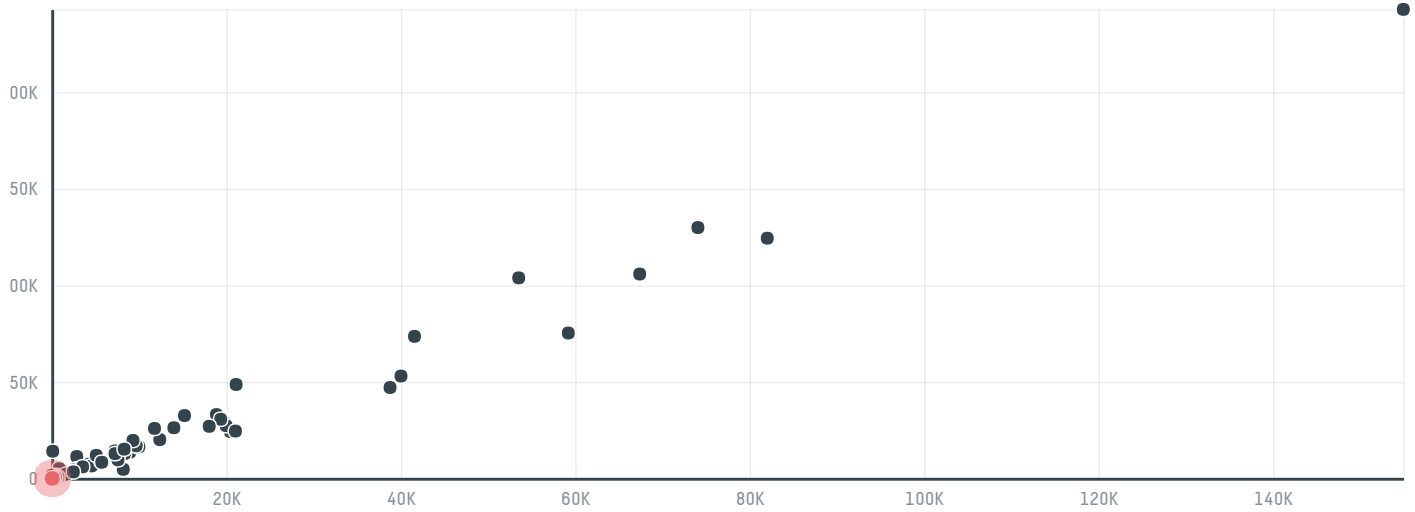

Trase is a partnership between

In collaboration with

and many other organizations and individuals.

Donors

[Terms of Use](#) · [Privacy policy](#) · [Cookie policy](#) · [Contact us](#)