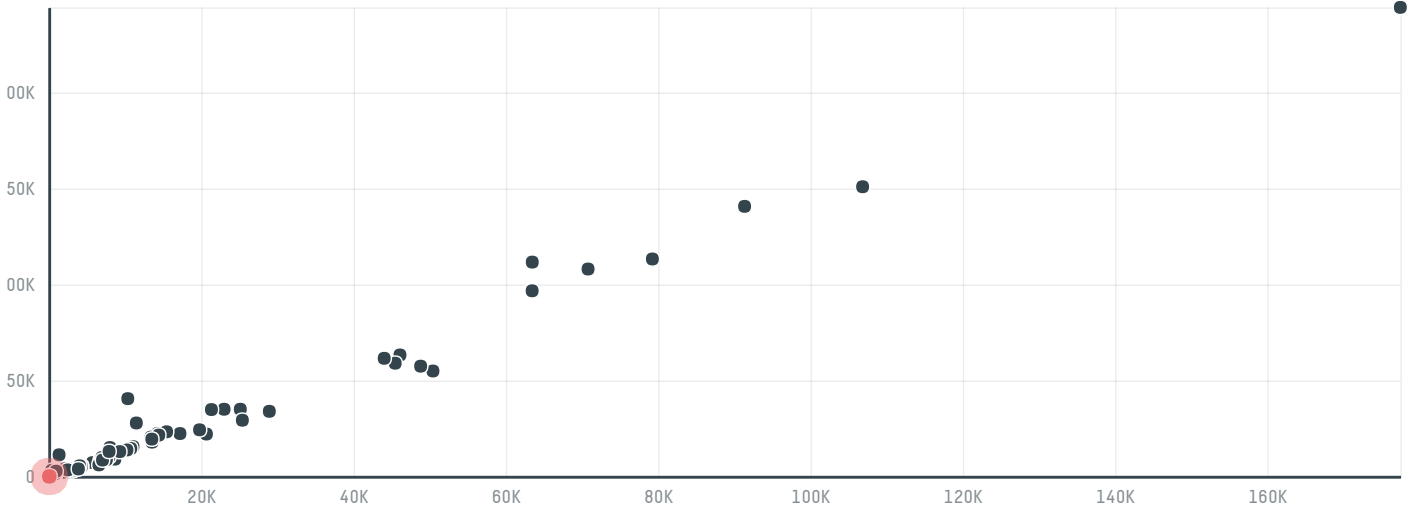

Trase is a partnership between

In collaboration with

and many other organizations and individuals.

Donors

[Terms of Use](#) · [Privacy policy](#) · [Cookie policy](#) · [Contact us](#)