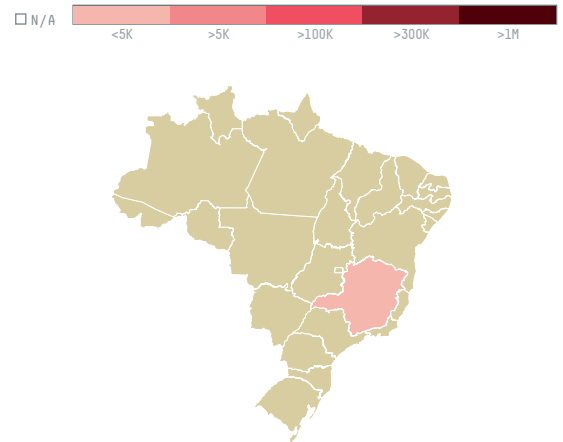

# trase

## Coop regional dos cafeicultores de s s do paraíso ltda

ACTIVITY: **Exporter group**    COMMODITY: **Coffee**    COUNTRY: **Brazil**    YEAR: **2015**

Coop regional dos cafeicultores de s s do paraíso ltda was the 151st largest exporter of coffee from BRAZIL in 2015, accounting for 50 tons. As an exporter, Coop regional dos cafeicultores de s s do paraíso ltda sources from 1 municipalities, or 0% of the coffee production municipalities. The main destination of the coffee exported by Coop regional dos cafeicultores de s s do paraíso ltda is Germany, accounting for 77% of the total.