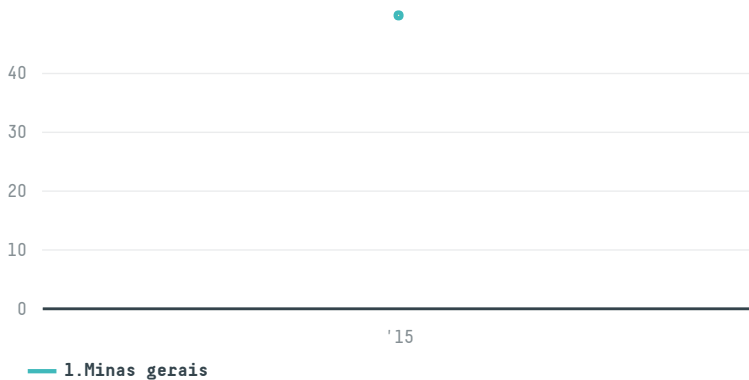

## Coop regional dos cafeicultores de s s do paraíso ltda

ACTIVITY: **Exporter group**    COMMODITY: **Coffee**    COUNTRY: **Brazil**    YEAR: **2015**

Coop regional dos cafeicultores de s s do paraíso ltda was the 151st largest exporter of coffee from BRAZIL in 2015, accounting for 50 tons. As an exporter, Coop regional dos cafeicultores de s s do paraíso ltda sources from 1 municipalities, or 0% of the coffee production municipalities. The main destination of the coffee exported by Coop regional dos cafeicultores de s s do paraíso ltda is Germany, accounting for 77% of the total.