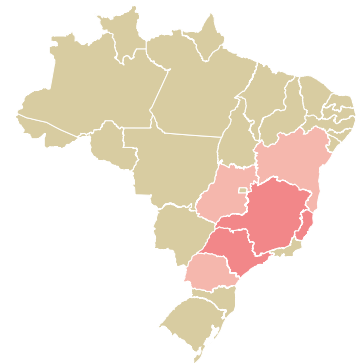

trase

Unicafe companhia de comercio exterior

ACTIVITY: Exporter group
COMMODITY: Coffee
COUNTRY: Brazil
YEAR: 2017

Unicafe companhia de comercio exterior was the 7th largest exporter of coffee from BRAZIL in 2017, accounting for 74 thousand tons. This is a 12% decrease vs the previous year. As an exporter, Unicafe companhia de comercio exterior sources from 38 municipalities, or 6% of the coffee production municipalities. The main destination of the coffee exported by Unicafe companhia de comercio exterior is Germany, accounting for 15% of the total.

COMPARING COMPANIES EXPORTING COFFEE FROM BRAZIL IN 2017

Trase is a partnership between

In collaboration with

and many other organizations and individuals.

Donors

[Terms of Use](#) · [Privacy policy](#) · [Cookie policy](#) · [Contact us](#)