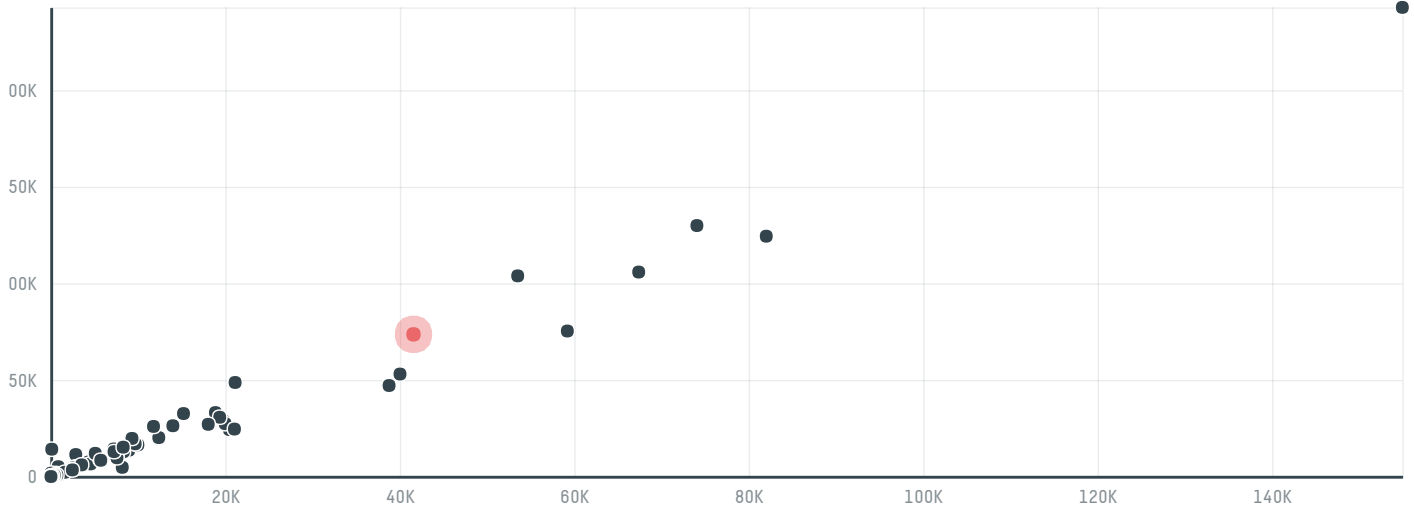

trase

Unicafe companhia de comercio exterior

ACTIVITY: Exporter group
COMMODITY: Coffee
COUNTRY: Brazil
YEAR: 2017

Unicafe companhia de comercio exterior was the 7th largest exporter of coffee from BRAZIL in 2017, accounting for 74 thousand tons. This is a 12% decrease vs the previous year. As an exporter, Unicafe companhia de comercio exterior sources from 38 municipalities, or 6% of the coffee production municipalities. The main destination of the coffee exported by Unicafe companhia de comercio exterior is Germany, accounting for 15% of the total.

COMPARING COMPANIES EXPORTING COFFEE FROM BRAZIL IN 2017

Trase is a partnership between

In collaboration with

and many other organizations and individuals.

Donors

[Terms of Use](#) · [Privacy policy](#) · [Cookie policy](#) · [Contact us](#)