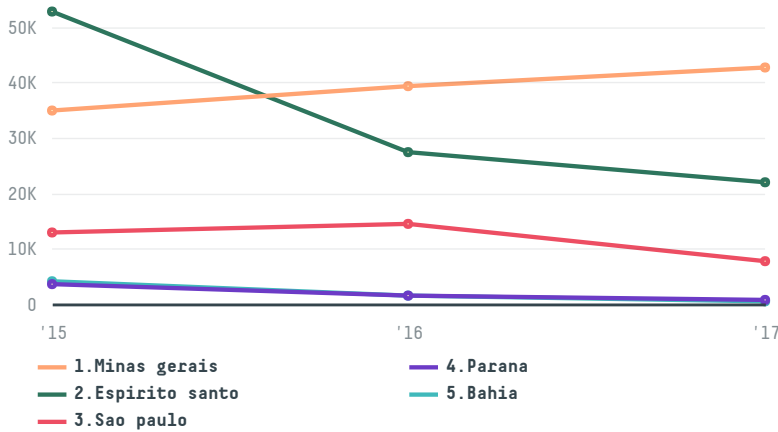

trase

Unicafe companhia de comercio exterior

ACTIVITY: Exporter group
COMMODITY: Coffee
COUNTRY: Brazil
YEAR: 2017

Unicafe companhia de comercio exterior was the 7th largest exporter of coffee from BRAZIL in 2017, accounting for 74 thousand tons. This is a 12% decrease vs the previous year. As an exporter, Unicafe companhia de comercio exterior sources from 38 municipalities, or 6% of the coffee production municipalities. The main destination of the coffee exported by Unicafe companhia de comercio exterior is Germany, accounting for 15% of the total.