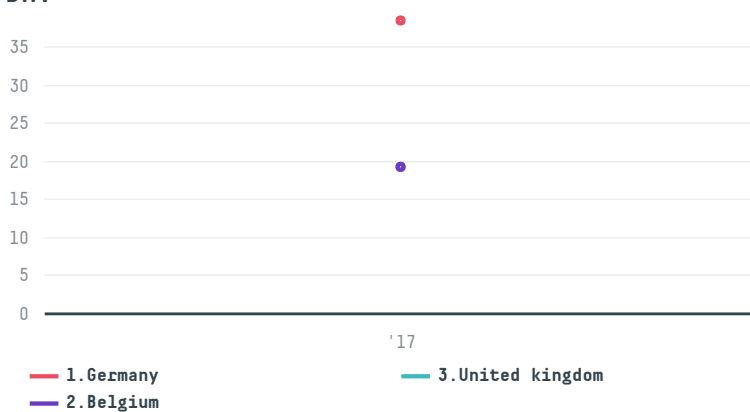

trase

Cooperativa mista agro pecuaria de paraguacu ltda

ACTIVITY COMMODITY COUNTRY YEAR
Exporter **Coffee** **Brazil** **2017**

Cooperativa mista agro pecuaria de paraguacu ltda was the 124th largest exporter of coffee from BRAZIL in 2017, accounting for 77 tons. As an exporter, Cooperativa mista agro pecuaria de paraguacu ltda sources from 1 municipalities, or 0% of the coffee production municipalities. The main destination of the coffee exported by Cooperativa mista agro pecuaria de paraguacu ltda is Germany, accounting for 50% of the total.

TOP DESTINATION COUNTRIES OF COFFEE EXPORTED BY COOPERATIVA MISTA AGRO PECUARIA DE PARAGUACU LTDA:

COMPARING COMPANIES EXPORTING COFFEE FROM BRAZIL IN 2017

Trase is a partnership between

In collaboration with