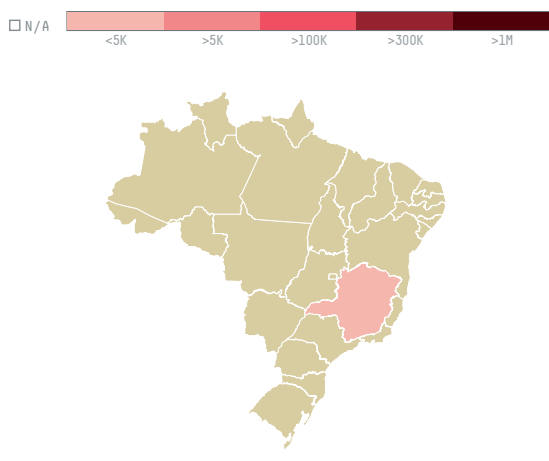

trase

Cooperativa mista agro pecuaria de paraguacu ltda

ACTIVITY COMMODITY COUNTRY YEAR
Exporter **Coffee** **Brazil** **2017**

Cooperativa mista agro pecuaria de paraguacu ltda was the 124th largest exporter of coffee from BRAZIL in 2017, accounting for 77 tons. As an exporter, Cooperativa mista agro pecuaria de paraguacu ltda sources from 1 municipalities, or 0% of the coffee production municipalities. The main destination of the coffee exported by Cooperativa mista agro pecuaria de paraguacu ltda is Germany, accounting for 50% of the total.

TOP DESTINATION COUNTRIES OF COFFEE EXPORTED BY COOPERATIVA MISTA AGRO PECUARIA DE PARAGUACU LTDA:

COMPARING COMPANIES EXPORTING COFFEE FROM BRAZIL IN 2017

Trase is a partnership between

In collaboration with