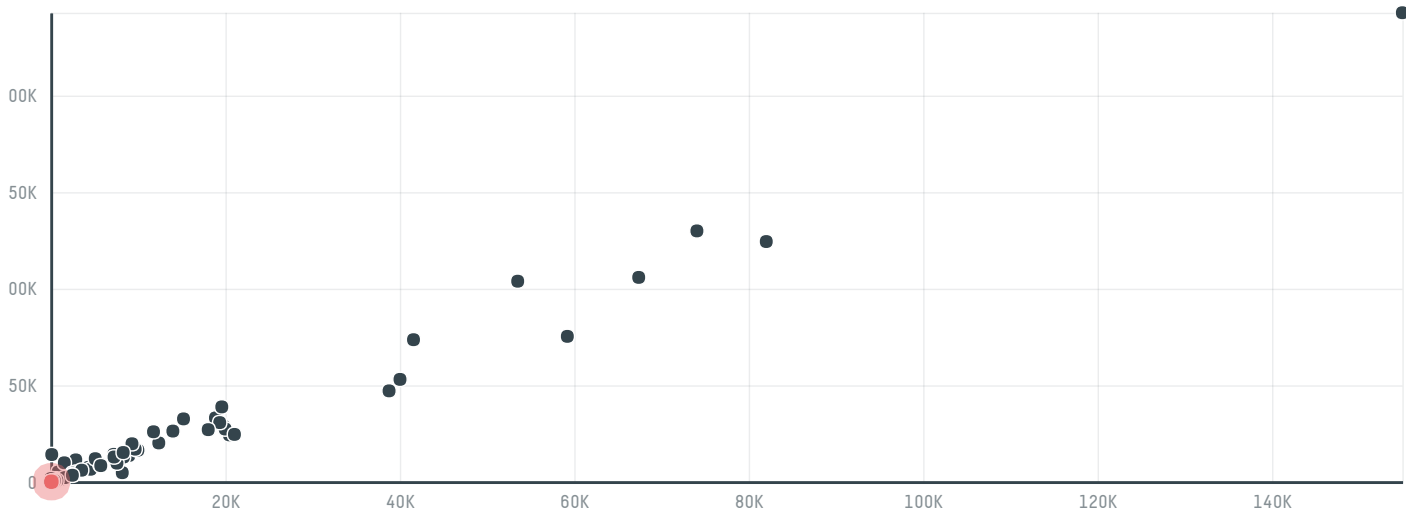

trase

Cooperativa mista agro pecuaria de paraguacu ltda

ACTIVITY COMMODITY COUNTRY YEAR
Exporter **Coffee** **Brazil** **2017**

Cooperativa mista agro pecuaria de paraguacu ltda was the 124th largest exporter of coffee from BRAZIL in 2017, accounting for 77 tons. As an exporter, Cooperativa mista agro pecuaria de paraguacu ltda sources from 1 municipalities, or 0% of the coffee production municipalities. The main destination of the coffee exported by Cooperativa mista agro pecuaria de paraguacu ltda is Germany, accounting for 50% of the total.

TOP DESTINATION COUNTRIES OF COFFEE EXPORTED BY COOPERATIVA MISTA AGRO PECUARIA DE PARAGUACU LTDA:

COMPARING COMPANIES EXPORTING COFFEE FROM BRAZIL IN 2017

Trase is a partnership between

In collaboration with