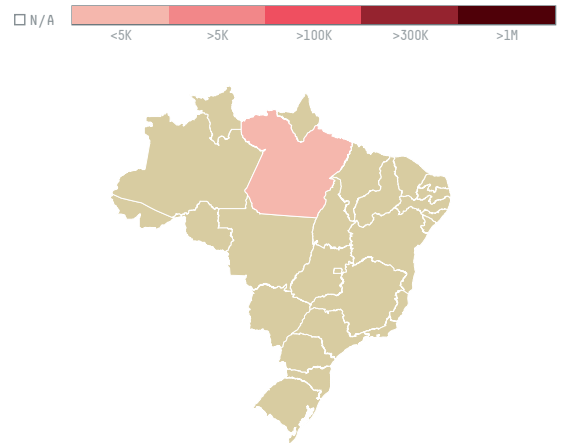

trase

Bracau trading cacau Ltda

ACTIVITY: **Exporter group** COMMODITY: **Cocoa** COUNTRY: **Brazil** YEAR: **2017**

Bracau trading cacau Ltda was the 13th largest exporter of cocoa from BRAZIL in 2017, accounting for 24 tons. As an exporter, Bracau trading cacau Ltda sources from 1 municipalities, or 25% of the cocoa production municipalities. The main destination of the cocoa exported by Bracau trading cacau Ltda is Italy, accounting for 100% of the total.

COMPARING COMPANIES EXPORTING COCOA FROM BRAZIL IN 2017

Trase is a partnership between

 Stockholm Environment Institute

 Global Canopy Programme

In collaboration with

 vizzuality

 The European Forest Institute