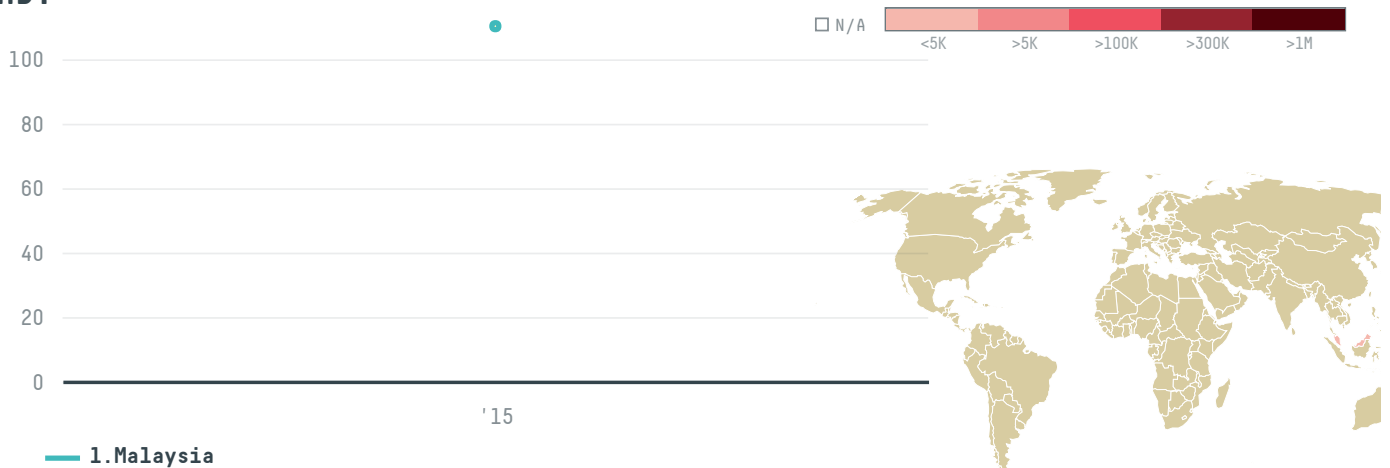

TOP DESTINATION COUNTRIES OF PALM OIL IMPORTED BY WILEE VEGETABLE OILS SDN BHD:

This website uses cookies to provide you with an improved user experience. By continuing to browse this site, you consent to the use of cookies and similar technologies. Please visit our [privacy policy](#) for further details.

I AGREE