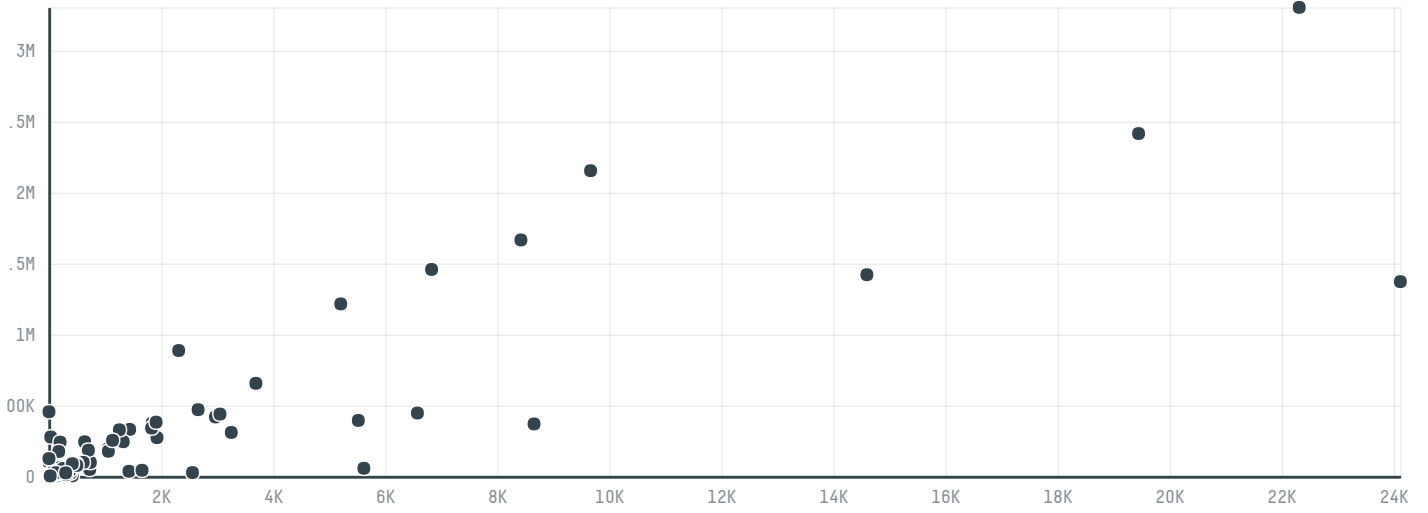

Trase is a partnership between

In collaboration with

and many other organizations and individuals.

Donors

[Terms of Use](#) · [Privacy policy](#) · [Cookie policy](#) · [Contact us](#)