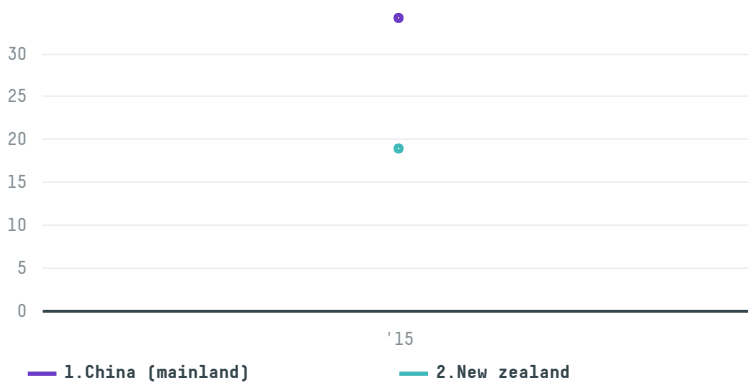

TOP DESTINATION COUNTRIES OF PALM OIL EXPORTED BY SINAR MEADOW INTERNATIONAL INDONESIA:

COMPARING COMPANIES EXPORTING PALM OIL FROM INDONESIA IN 2015