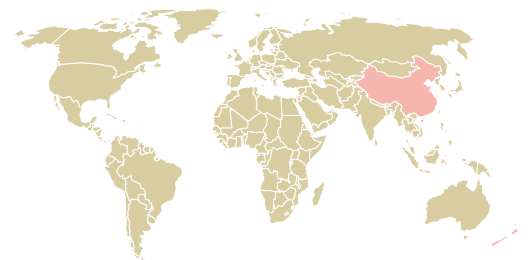

# trase

## Sinar meadow international indonesia

ACTIVITY: **Exporter group**      COMMODITY: **Palm oil**      COUNTRY: **Indonesia**

YEAR: **2015**

Sinar meadow international indonesia was the 68th largest exporter of palm oil from INDONESIA in 2015, accounting for 53 tons. As an exporter, Sinar meadow international indonesia sources from 1 kabupatens, or 0% of the palm oil production kabupatens. The main destination of the palm oil exported by Sinar meadow international indonesia is China (mainland), accounting for 64% of the total.

### TOP DESTINATION COUNTRIES OF PALM OIL EXPORTED BY SINAR MEADOW INTERNATIONAL INDONESIA:

### COMPARING COMPANIES EXPORTING PALM OIL FROM INDONESIA IN 2015

Trase is a partnership between

In collaboration with

and many other organizations and individuals.

Donors

[Terms of Use](#) · [Privacy policy](#) · [Cookie policy](#) · [Contact us](#)