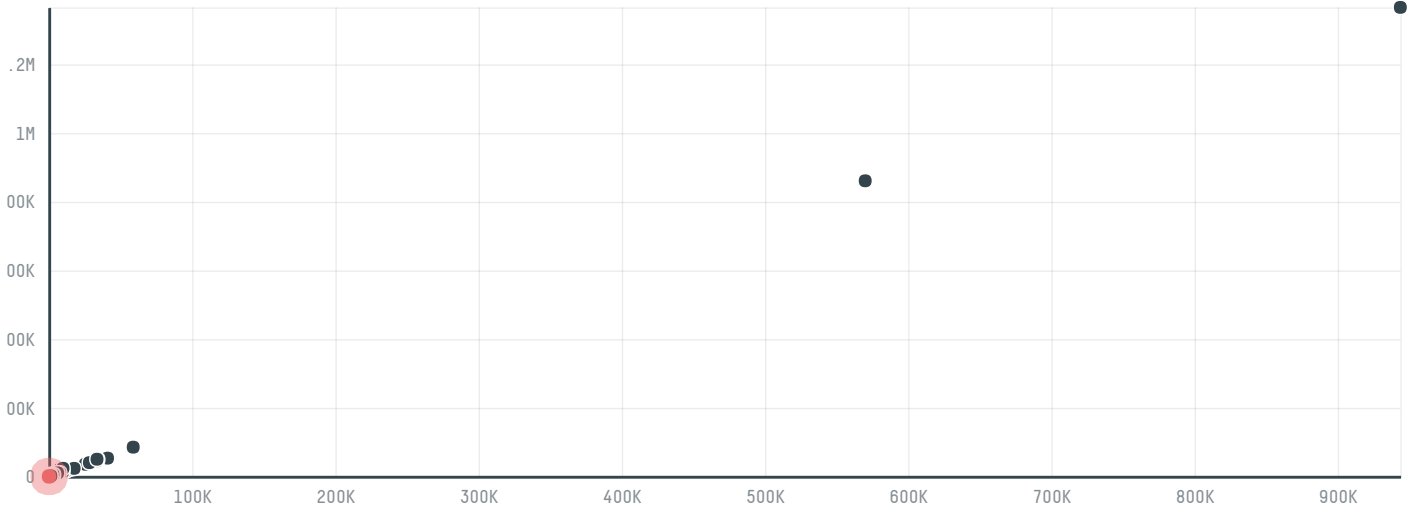

Trase is a partnership between

In collaboration with

and many other organizations and individuals.

Donors

[Terms of Use](#) · [Privacy policy](#) · [Cookie policy](#) · [Contact us](#)

This website uses cookies to provide you with an improved user experience. By continuing to browse this site, you consent to the use of cookies and similar technologies. Please visit our [privacy policy](#) for further details.

I AGREE