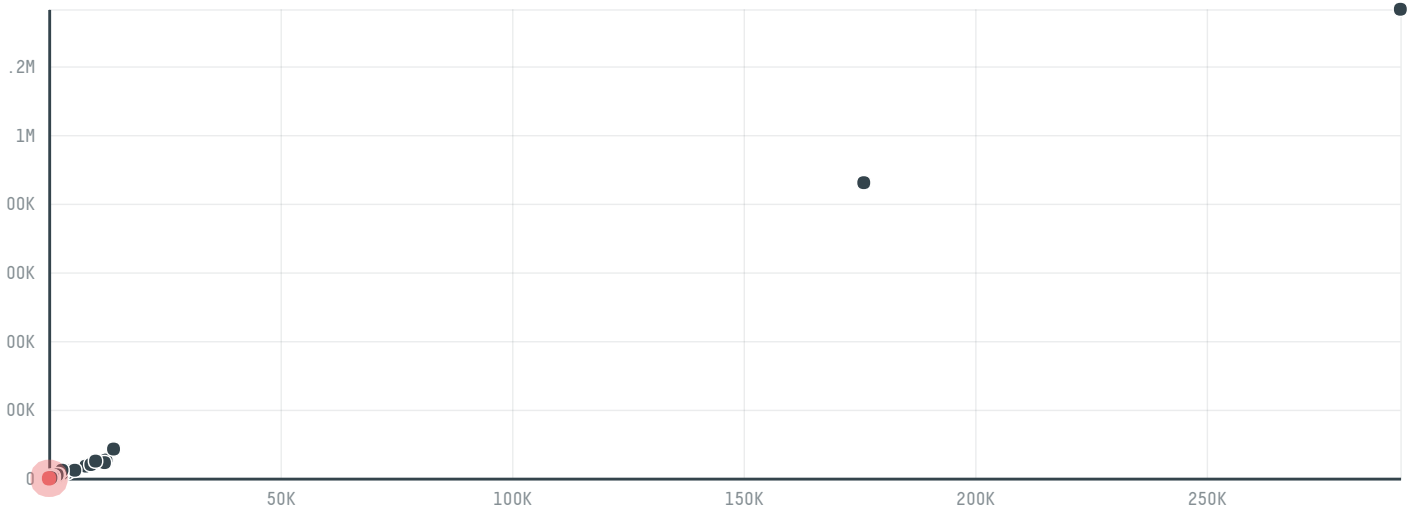

Trase is a partnership between

In collaboration with

and many other organizations and individuals.

Donors

[Terms of Use](#) · [Privacy policy](#) · [Cookie policy](#) · [Contact us](#)

This website uses cookies to provide you with an improved user experience. By continuing to browse this site, you consent to the use of cookies and similar technologies. Please visit our [privacy policy](#) for further details.

I AGREE