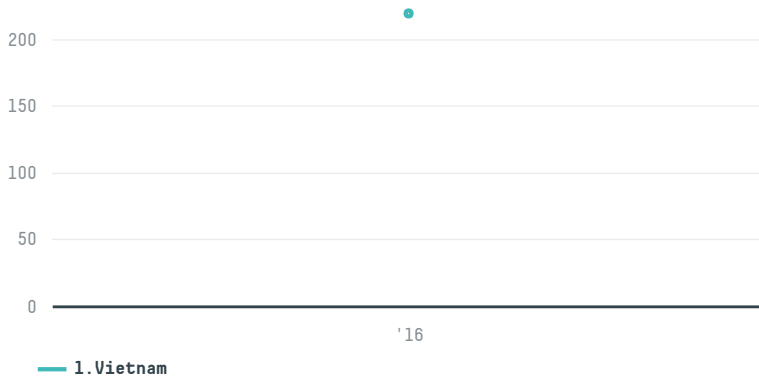

TOP DESTINATION COUNTRIES OF CHICKEN IMPORTED BY DIWANG IMPORT AND EXPORT CO, LIMITED:

COMPARING COMPANIES IMPORTING CHICKEN FROM BRAZIL IN 2016