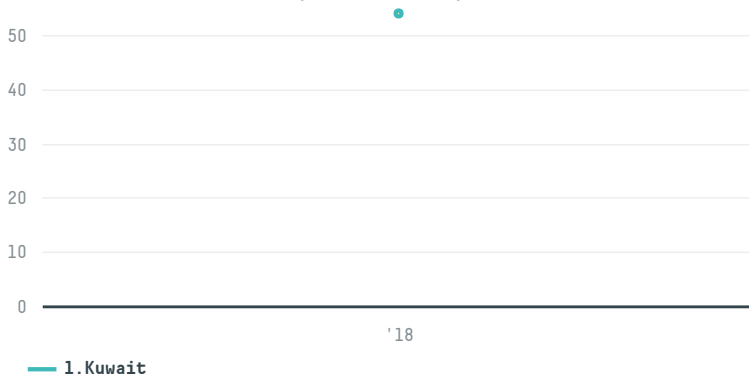

TOP DESTINATION COUNTRIES OF CHICKEN IMPORTED BY KUWAIT FOOD COMPANY (AMERICANA) S A K: