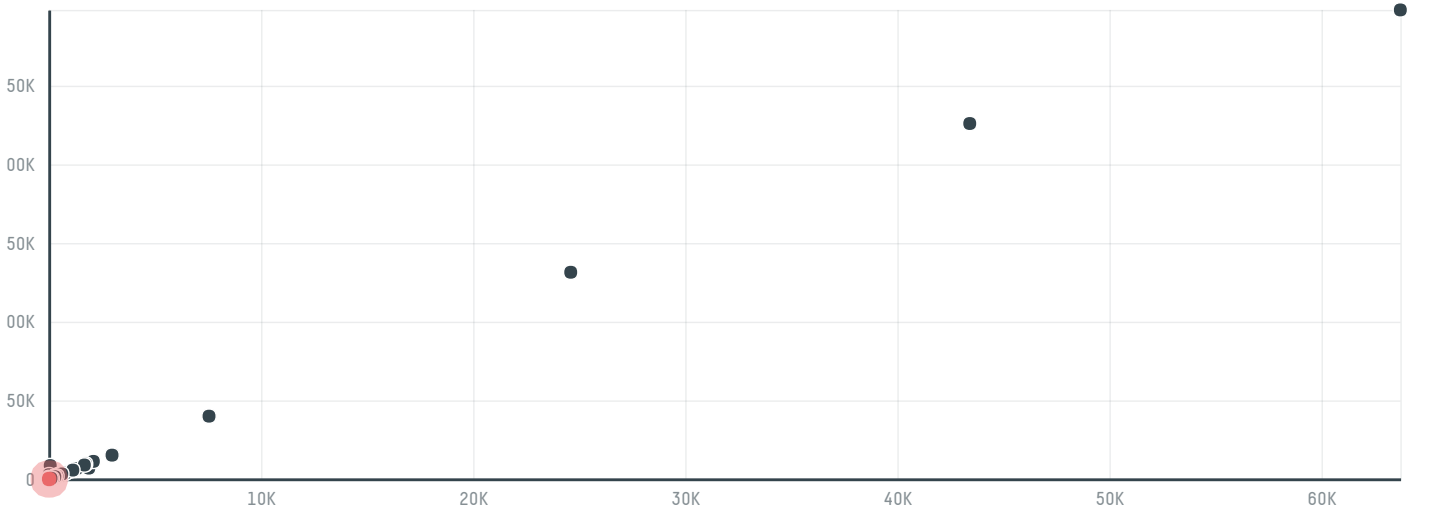

MUNICIPALITY	SOY DEFORESTATION RISK FOR FEED	CO2 EMISSIONS RISK FROM SOY DEFORESTATION FOR FEED (T CO2)
PATO BRANCO	0ha	4.8t CO2

BIOME	SOY DEFORESTATION RISK FOR FEED	CO2 EMISSIONS RISK FROM SOY DEFORESTATION FOR FEED (T CO2)
MATA ATLANTICA	0ha	4.8t CO2

COMPARING COMPANIES IMPORTING CHICKEN FROM BRAZIL IN 2018

Trase is a partnership between

In collaboration with

Donors

This website uses cookies to provide you with an improved user experience. By continuing to browse this site, you consent to the use of cookies and similar technologies. Please visit our [privacy policy](#) for further details.

I AGREE