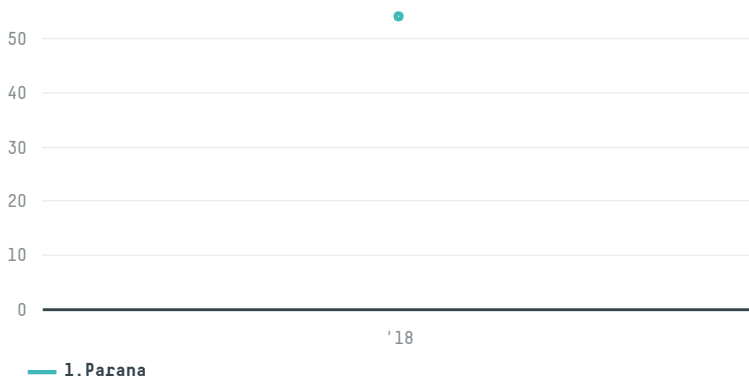

TOP DESTINATION COUNTRIES OF CHICKEN IMPORTED BY KUWAIT FOOD COMPANY (AMERICANA) S A K: