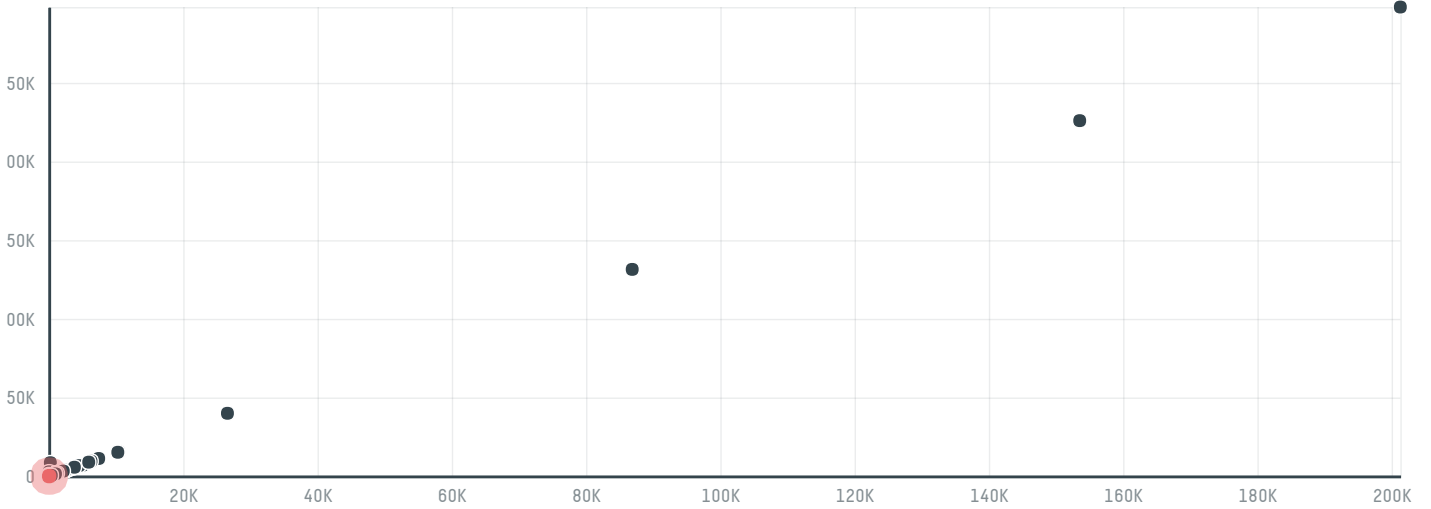

MUNICIPALITY	SOY DEFORESTATION RISK FOR FEED	CO2 EMISSIONS RISK FROM SOY DEFORESTATION FOR FEED (T CO2)
PATO BRANCO	0ha	4.8t CO2

BIOME	SOY DEFORESTATION RISK FOR FEED	CO2 EMISSIONS RISK FROM SOY DEFORESTATION FOR FEED (T CO2)
MATA ATLANTICA	0ha	4.8t CO2

COMPARING COMPANIES IMPORTING CHICKEN FROM BRAZIL IN 2018

Trase is a partnership between

In collaboration with

Donors

This website uses cookies to provide you with an improved user experience. By continuing to browse this site, you consent to the use of cookies and similar technologies. Please visit our [privacy policy](#) for further details.

I AGREE