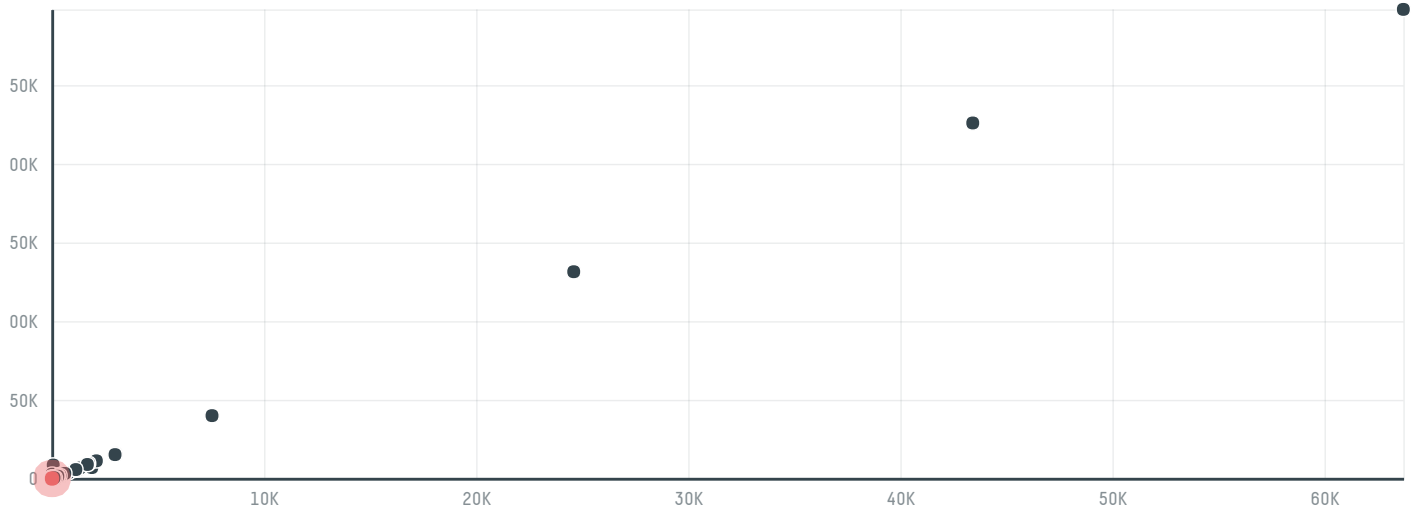

Trase is a partnership between

In collaboration with

and many other organizations and individuals.

Donors

[Terms of Use](#) · [Privacy policy](#) · [Cookie policy](#) · [Contact us](#)