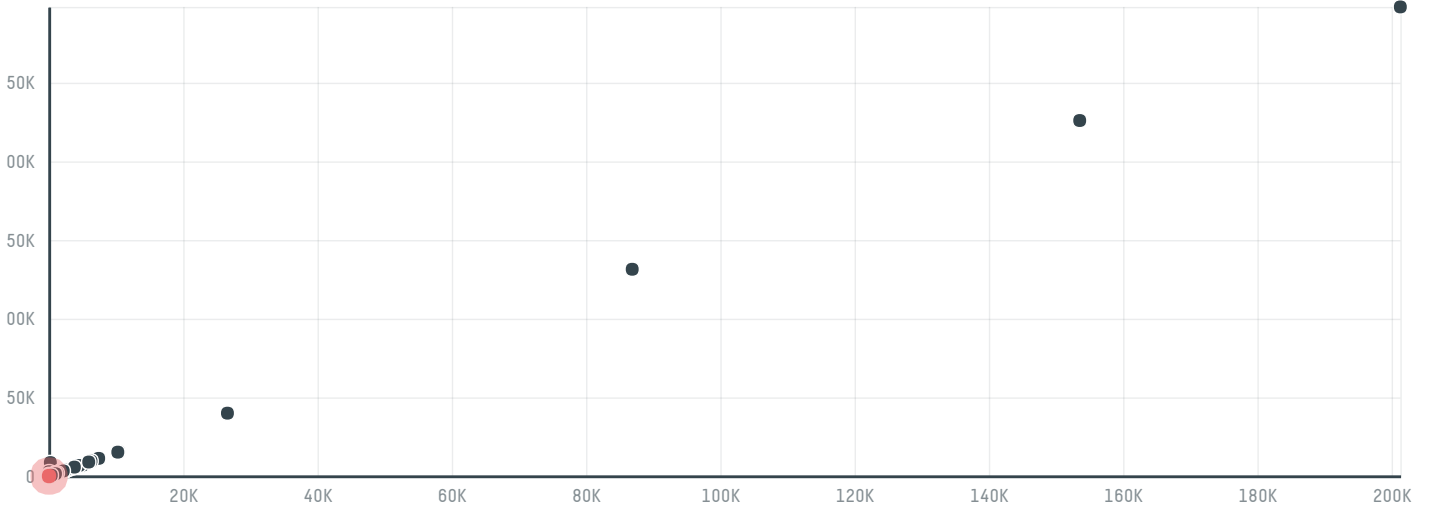

COMPARING COMPANIES IMPORTING CHICKEN FROM BRAZIL IN 2018