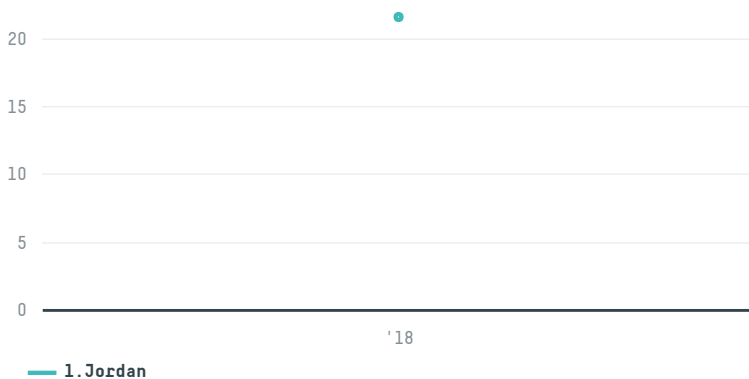

TOP DESTINATION COUNTRIES OF CHICKEN IMPORTED BY ANWAR MECCA FOR MEAT, FISH AND FOOD STUFF TRADING COMP: