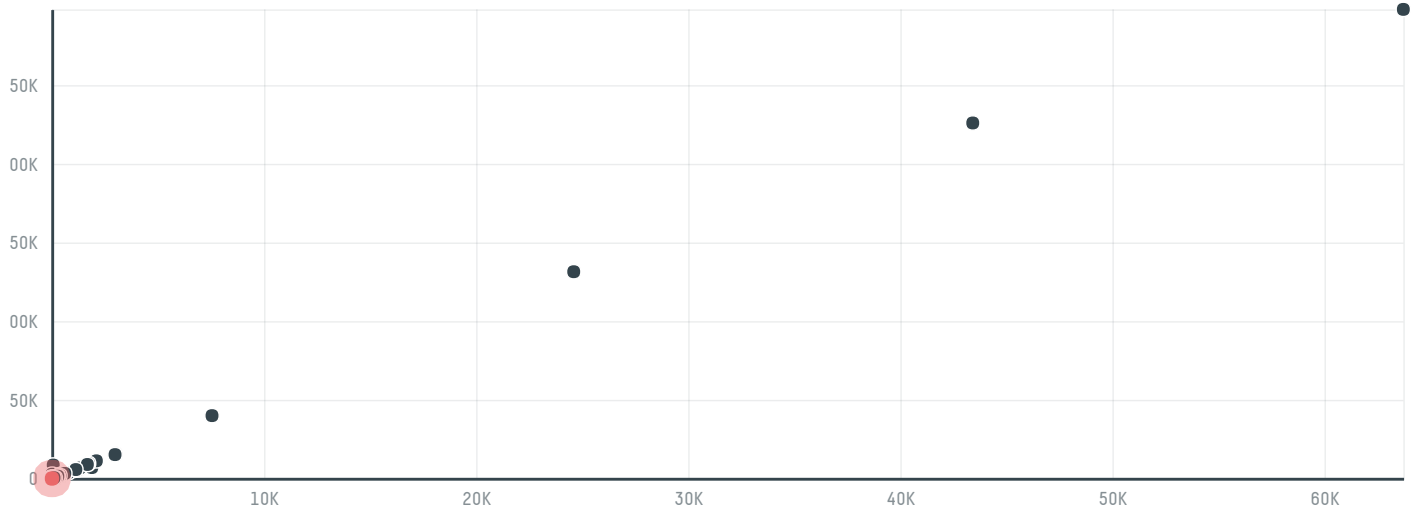

Trase is a partnership between

In collaboration with

and many other organizations and individuals.

Donors

[Terms of Use](#) · [Privacy policy](#) · [Cookie policy](#) · [Contact us](#)