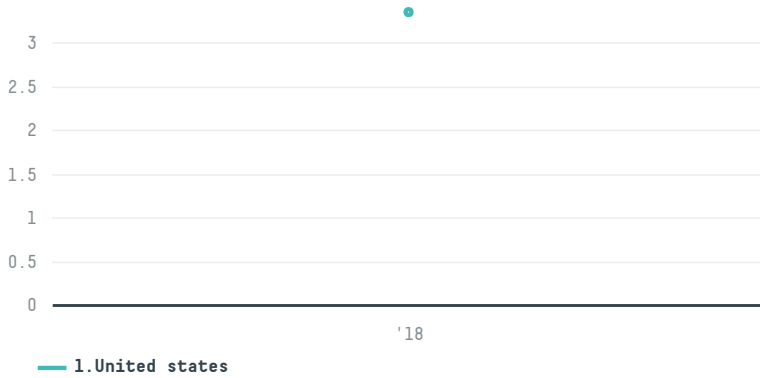

TOP DESTINATION COUNTRIES OF CHICKEN IMPORTED BY RUSH DIRECT, INC: