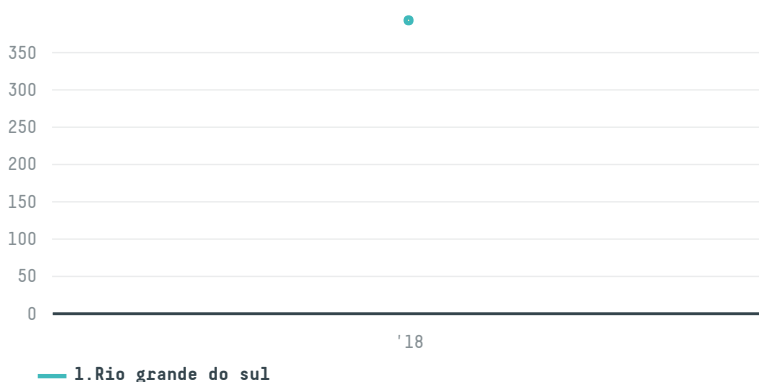

TOP DESTINATION COUNTRIES OF CHICKEN IMPORTED BY HUMEAT IMPORT AND EXPORT (PTY) LTD: