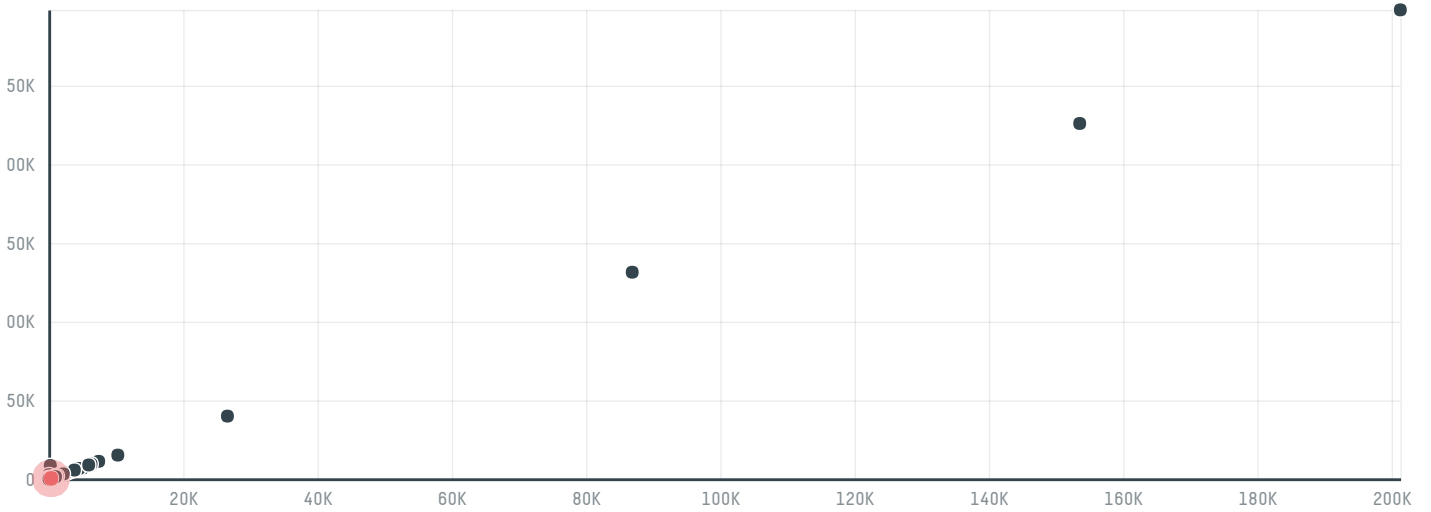

MUNICIPALITY	SOY DEFORESTATION RISK FOR FEED	CO2 EMISSIONS RISK FROM SOY DEFORESTATION FOR FEED (T CO2)
SAO JOSE DO SUL	0ha	0t CO2
BROCHIER	0ha	0t CO2

BIOME	SOY DEFORESTATION RISK FOR FEED	CO2 EMISSIONS RISK FROM SOY DEFORESTATION FOR FEED (T CO2)
MATA ATLANTICA	0ha	0t CO2

COMPARING COMPANIES IMPORTING CHICKEN FROM BRAZIL IN 2018

Trase is a partnership between

In collaboration with

Donors

This website uses cookies to provide you with an improved user experience. By continuing to browse this site, you consent to the use of cookies and similar technologies. Please visit our [privacy policy](#) for further details.

I AGREE