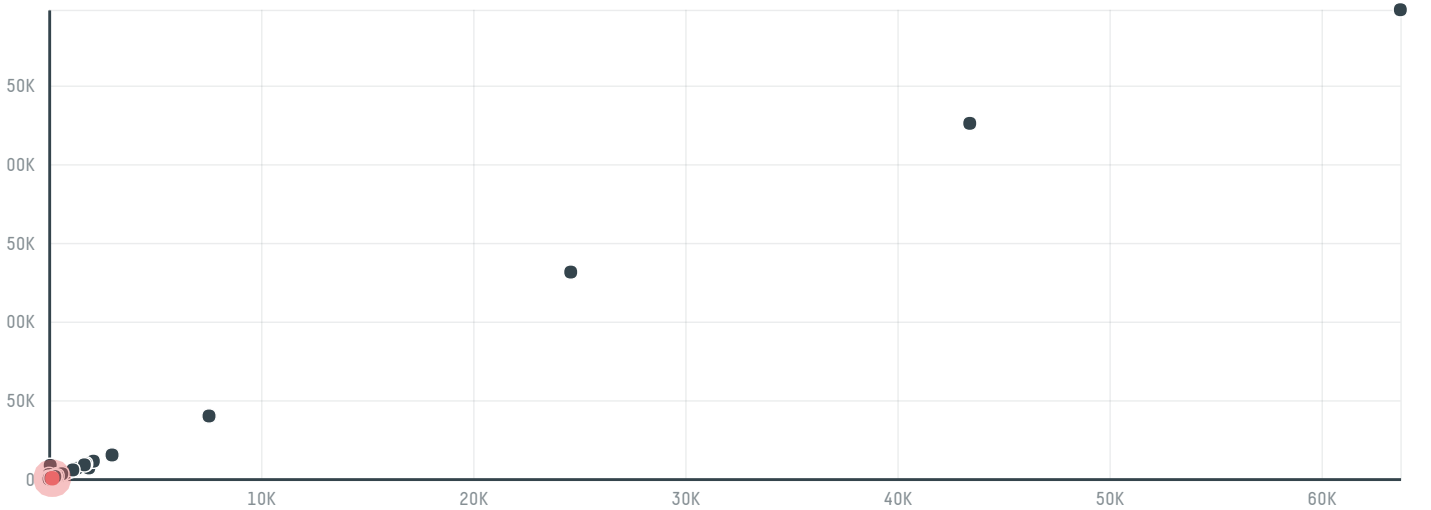

MUNICIPALITY	SOY DEFORESTATION RISK FOR FEED	CO2 EMISSIONS RISK FROM SOY DEFORESTATION FOR FEED (T CO2)
SAO JOSE DO SUL	0ha	0t CO2
BROCHIER	0ha	0t CO2

BIOME	SOY DEFORESTATION RISK FOR FEED	CO2 EMISSIONS RISK FROM SOY DEFORESTATION FOR FEED (T CO2)
MATA ATLANTICA	0ha	0t CO2

COMPARING COMPANIES IMPORTING CHICKEN FROM BRAZIL IN 2018

Trase is a partnership between

In collaboration with

Donors

This website uses cookies to provide you with an improved user experience. By continuing to browse this site, you consent to the use of cookies and similar technologies. Please visit our [privacy policy](#) for further details.

I AGREE