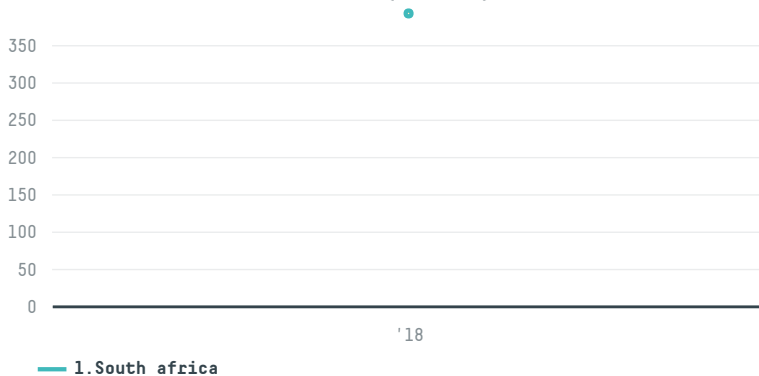

TOP DESTINATION COUNTRIES OF CHICKEN IMPORTED BY HUMEAT IMPORT AND EXPORT (PTY) LTD: