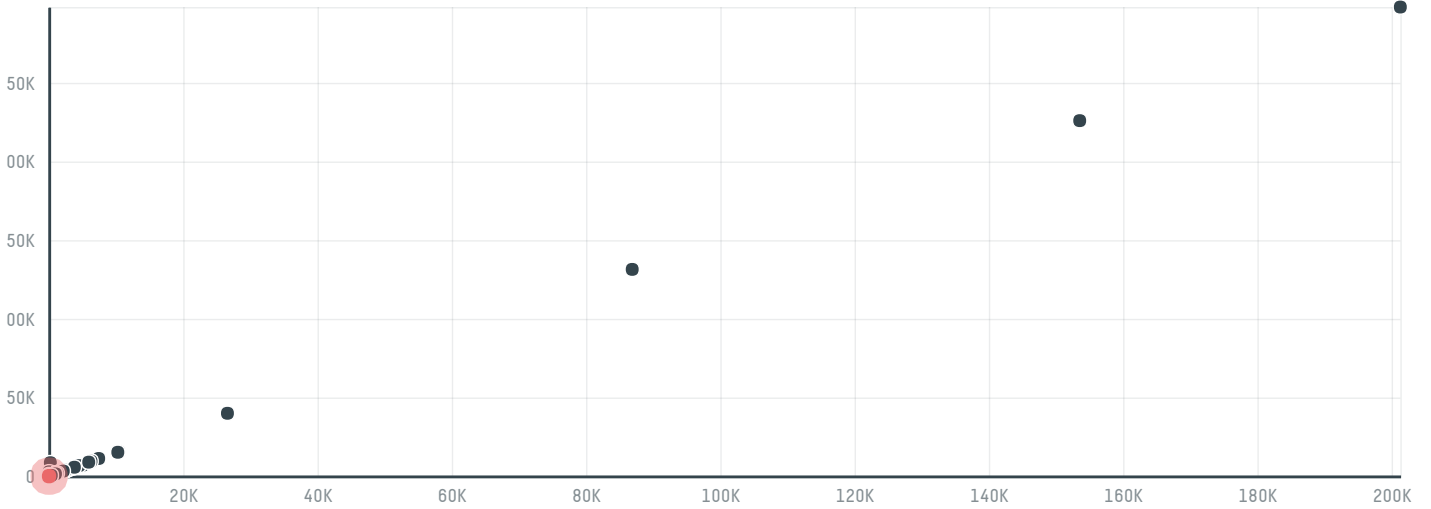

MUNICIPALITY	SOY DEFORESTATION RISK FOR FEED	CO2 EMISSIONS RISK FROM SOY DEFORESTATION FOR FEED (T CO2)
GUARACI	0ha	0.1t CO2

BIOME	SOY DEFORESTATION RISK FOR FEED	CO2 EMISSIONS RISK FROM SOY DEFORESTATION FOR FEED (T CO2)
MATA ATLANTICA	0ha	0.1t CO2

COMPARING COMPANIES IMPORTING CHICKEN FROM BRAZIL IN 2018

Trase is a partnership between

In collaboration with

Donors