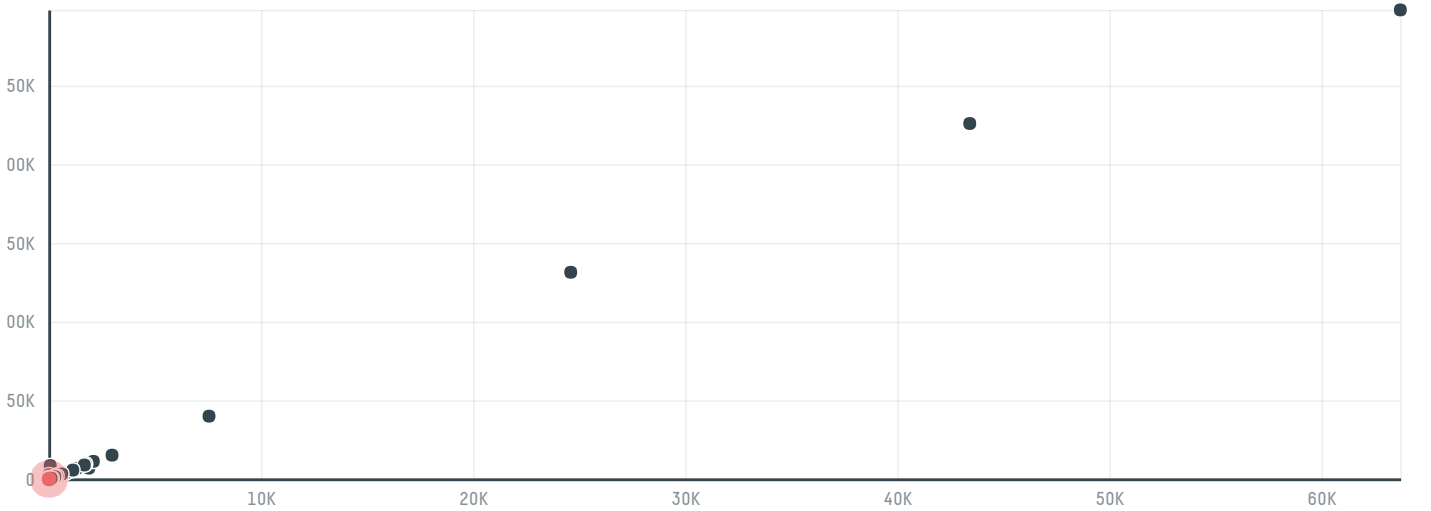

MUNICIPALITY	SOY DEFORESTATION RISK FOR FEED	CO2 EMISSIONS RISK FROM SOY DEFORESTATION FOR FEED (T CO2)
GUARACI	0ha	0.1t CO2

BIOME	SOY DEFORESTATION RISK FOR FEED	CO2 EMISSIONS RISK FROM SOY DEFORESTATION FOR FEED (T CO2)
MATA ATLANTICA	0ha	0.1t CO2

COMPARING COMPANIES IMPORTING CHICKEN FROM BRAZIL IN 2018

Trase is a partnership between

In collaboration with

Donors