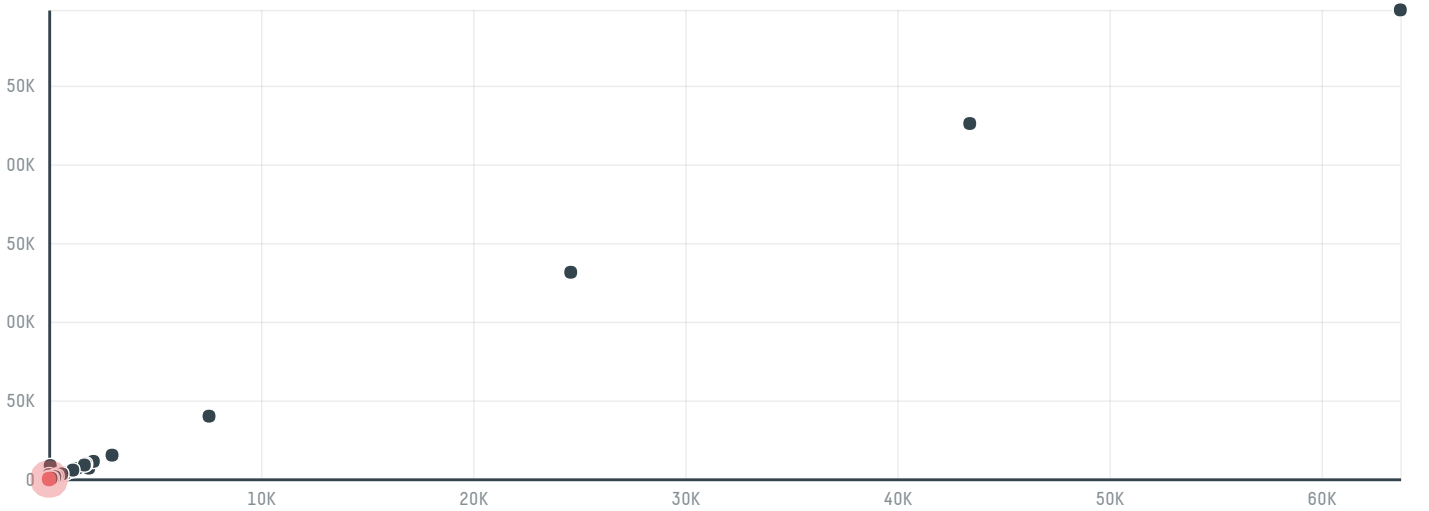

MUNICIPALITY	SOY DEFORESTATION RISK FOR FEED	CO2 EMISSIONS RISK FROM SOY DEFORESTATION FOR FEED (T CO2)
PITANGUEIRAS	0ha	0t CO2

BIOME	SOY DEFORESTATION RISK FOR FEED	CO2 EMISSIONS RISK FROM SOY DEFORESTATION FOR FEED (T CO2)
MATA ATLANTICA	0ha	0t CO2

COMPARING COMPANIES IMPORTING CHICKEN FROM BRAZIL IN 2018

Trase is a partnership between

In collaboration with

Donors

This website uses cookies to provide you with an improved user experience. By continuing to browse this site, you consent to the use of cookies and similar technologies. Please visit our [privacy policy](#) for further details.

I AGREE