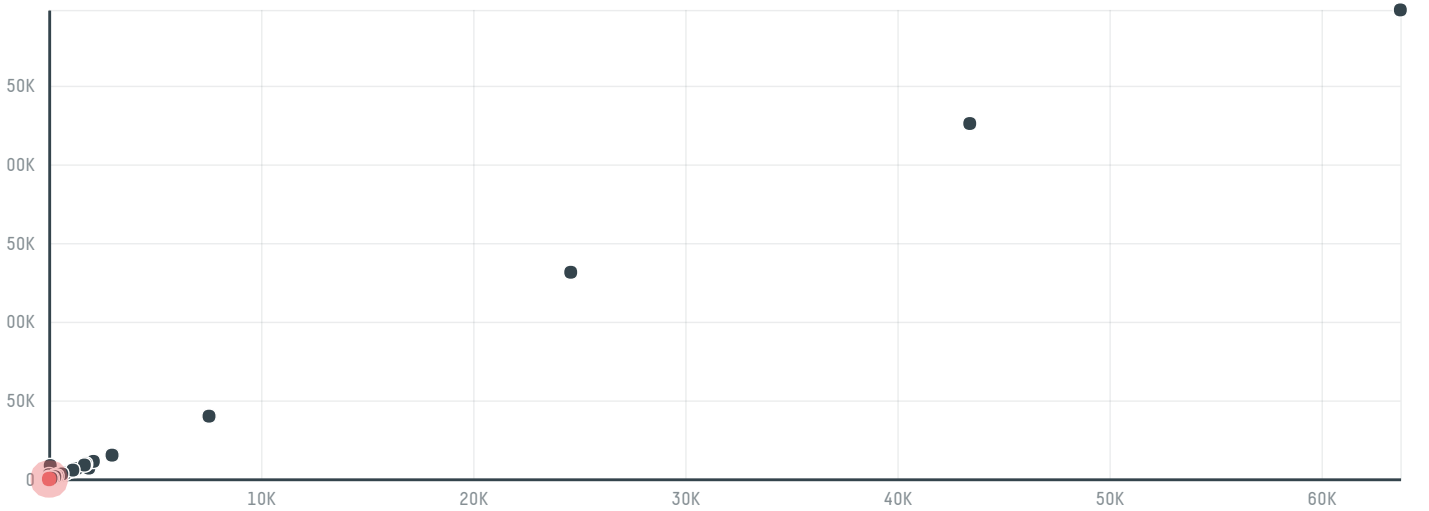

MUNICIPALITY	SOY DEFORESTATION RISK FOR FEED	CO2 EMISSIONS RISK FROM SOY DEFORESTATION FOR FEED (T CO2)
MANDAGUACU	0ha	0t CO2

BIOME	SOY DEFORESTATION RISK FOR FEED	CO2 EMISSIONS RISK FROM SOY DEFORESTATION FOR FEED (T CO2)
MATA ATLANTICA	0ha	0t CO2

COMPARING COMPANIES IMPORTING CHICKEN FROM BRAZIL IN 2018

Trase is a partnership between

In collaboration with

Donors

This website uses cookies to provide you with an improved user experience. By continuing to browse this site, you consent to the use of cookies and similar technologies. Please visit our [privacy policy](#) for further details.

I AGREE