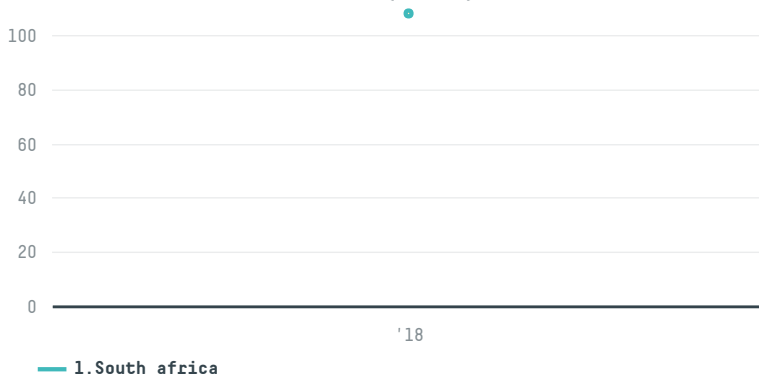

TOP DESTINATION COUNTRIES OF CHICKEN IMPORTED BY HUMEAT IMPORT AND EXPORT (PYT.) LTD.: