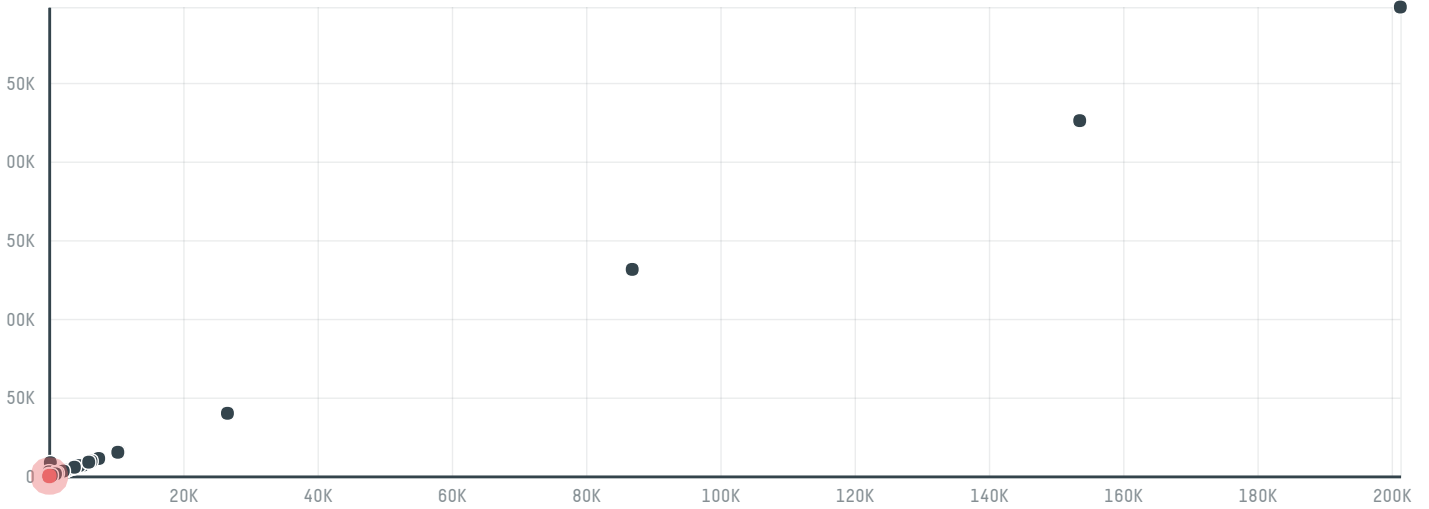

MUNICIPALITY	SOY DEFORESTATION RISK FOR FEED	CO2 EMISSIONS RISK FROM SOY DEFORESTATION FOR FEED (T CO2)
CASCAVEL	0ha	0t CO2

BIOME	SOY DEFORESTATION RISK FOR FEED	CO2 EMISSIONS RISK FROM SOY DEFORESTATION FOR FEED (T CO2)
MATA ATLANTICA	0ha	0t CO2

COMPARING COMPANIES IMPORTING CHICKEN FROM BRAZIL IN 2018

Trase is a partnership between

In collaboration with

Donors

This website uses cookies to provide you with an improved user experience. By continuing to browse this site, you consent to the use of cookies and similar technologies. Please visit our [privacy policy](#) for further details.

I AGREE