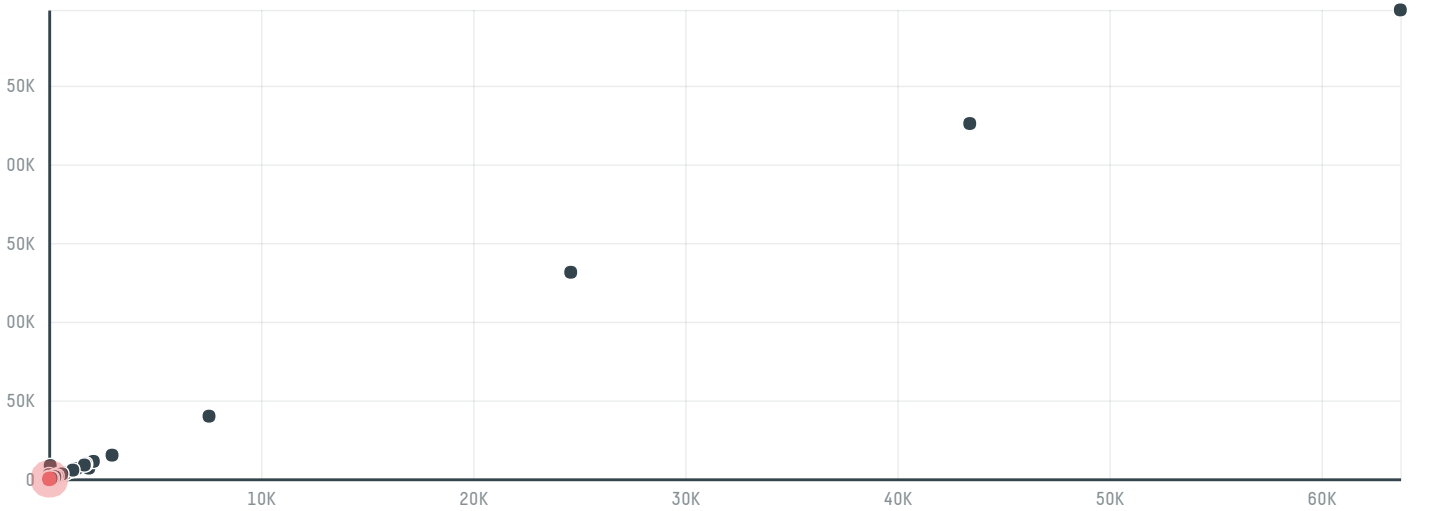

MUNICIPALITY	SOY DEFORESTATION RISK FOR FEED	CO2 EMISSIONS RISK FROM SOY DEFORESTATION FOR FEED (T CO2)
CASCAVEL	0ha	0t CO2

BIOME	SOY DEFORESTATION RISK FOR FEED	CO2 EMISSIONS RISK FROM SOY DEFORESTATION FOR FEED (T CO2)
MATA ATLANTICA	0ha	0t CO2

COMPARING COMPANIES IMPORTING CHICKEN FROM BRAZIL IN 2018

Trase is a partnership between

In collaboration with

Donors

This website uses cookies to provide you with an improved user experience. By continuing to browse this site, you consent to the use of cookies and similar technologies. Please visit our [privacy policy](#) for further details.

I AGREE