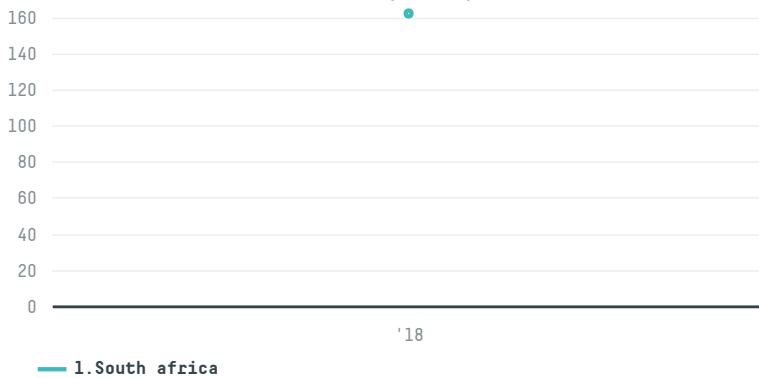

TOP DESTINATION COUNTRIES OF CHICKEN IMPORTED BY HUMEAT IMPORT AND EXPORT (PYT) LTD: