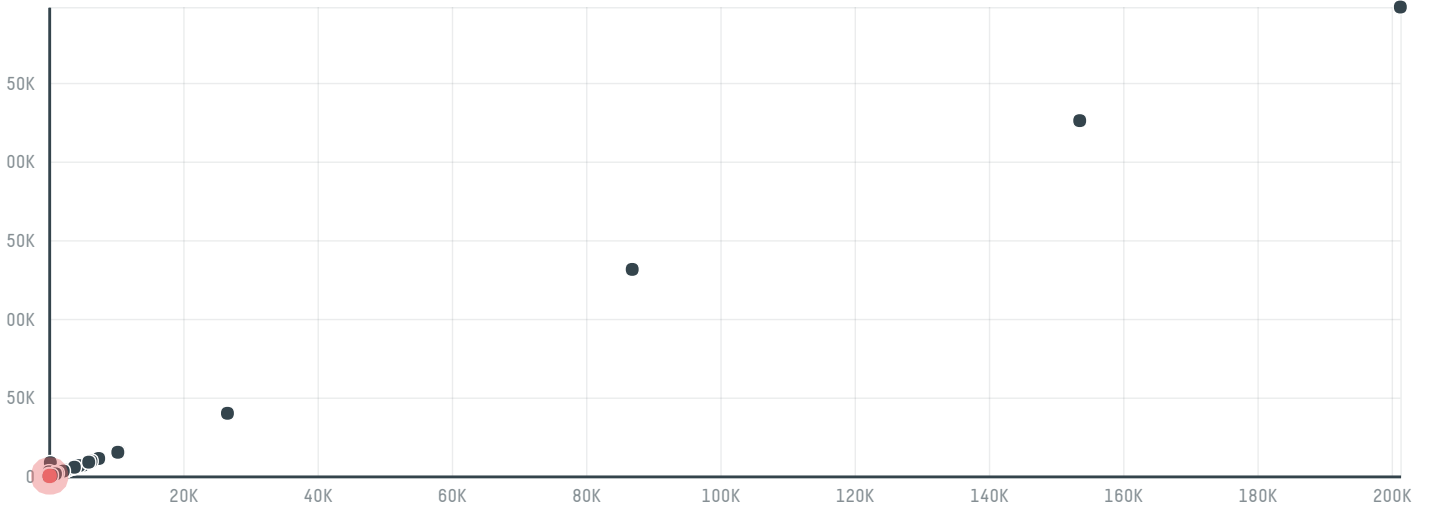

MUNICIPALITY	SOY DEFORESTATION RISK FOR FEED	CO2 EMISSIONS RISK FROM SOY DEFORESTATION FOR FEED (T CO2)
CASCAVEL	0ha	0t CO2

BIOME	SOY DEFORESTATION RISK FOR FEED	CO2 EMISSIONS RISK FROM SOY DEFORESTATION FOR FEED (T CO2)
MATA ATLANTICA	0ha	0t CO2

COMPARING COMPANIES IMPORTING CHICKEN FROM BRAZIL IN 2018

Trase is a partnership between

In collaboration with

Donors

This website uses cookies to provide you with an improved user experience. By continuing to browse this site, you consent to the use of cookies and similar technologies. Please visit our [privacy policy](#) for further details.

I AGREE