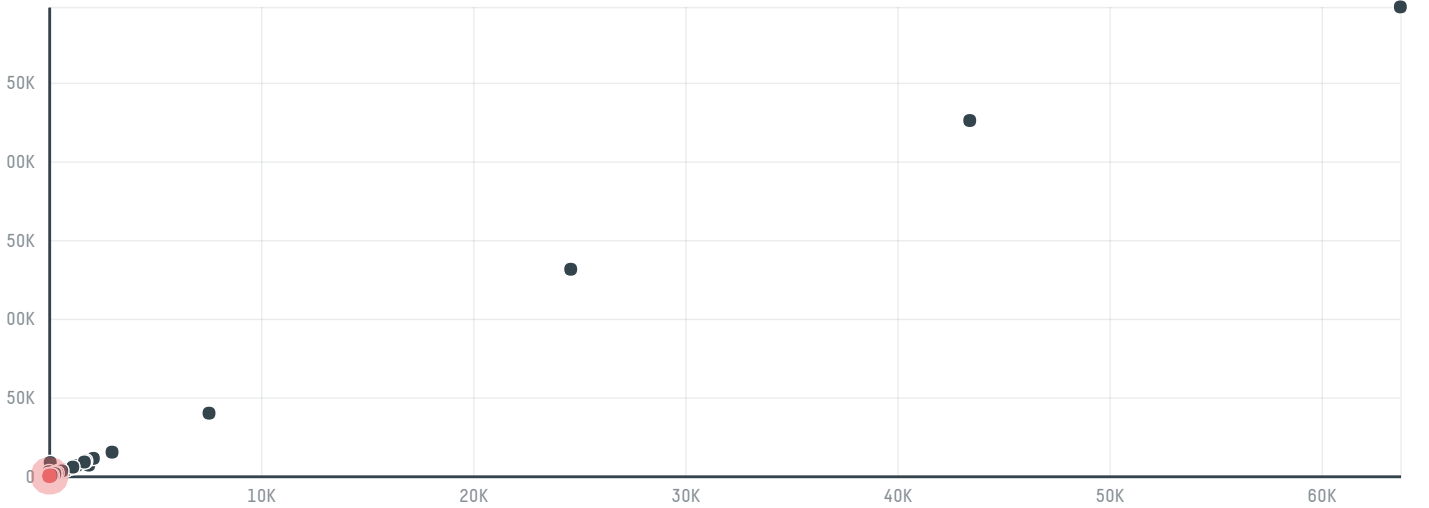

MUNICIPALITY	SOY DEFORESTATION RISK FOR FEED	CO2 EMISSIONS RISK FROM SOY DEFORESTATION FOR FEED (T CO2)
CASCAVEL	0ha	0t CO2

BIOME	SOY DEFORESTATION RISK FOR FEED	CO2 EMISSIONS RISK FROM SOY DEFORESTATION FOR FEED (T CO2)
MATA ATLANTICA	0ha	0t CO2

COMPARING COMPANIES IMPORTING CHICKEN FROM BRAZIL IN 2018

Trase is a partnership between

In collaboration with

Donors

This website uses cookies to provide you with an improved user experience. By continuing to browse this site, you consent to the use of cookies and similar technologies. Please visit our [privacy policy](#) for further details.

I AGREE