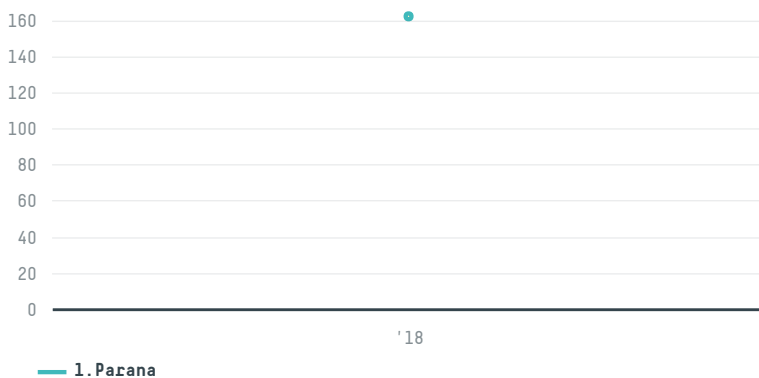

TOP DESTINATION COUNTRIES OF CHICKEN IMPORTED BY HUMEAT IMPORT AND EXPORT (PYT) LTD: