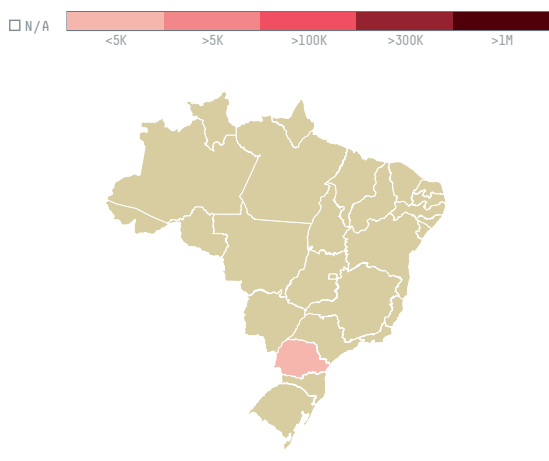

trase

Shenzen jingmin supply chain management co., ltd.

ACTIVITY: **Importer**
COMMODITY: **Chicken**
COUNTRY: **Brazil**
YEAR: **2018**

Shenzen jingmin supply chain management co., ltd. was the 706th largest importer of chicken from BRAZIL in 2018, accounting for 27 tons. The main destination of the chicken imported by Shenzen jingmin supply chain management co., ltd. is China (mainland), accounting for 100% of the total.

TOP DESTINATION COUNTRIES OF CHICKEN IMPORTED BY SHENZHEN JINGMIN SUPPLY CHAIN MANAGEMENT CO., LTD.:

Legend for volume: N/A, <5K, >5K, >100K, >300K, >1M

MUNICIPALITY	SOY DEFORESTATION RISK FOR FEED	CO2 EMISSIONS RISK FROM SOY DEFORESTATION FOR FEED (T CO2)
CASCAVEL	0ha	0t CO2
BIOME	SOY DEFORESTATION RISK FOR FEED	CO2 EMISSIONS RISK FROM SOY DEFORESTATION FOR FEED (T CO2)
MATA ATLANTICA	0ha	0t CO2