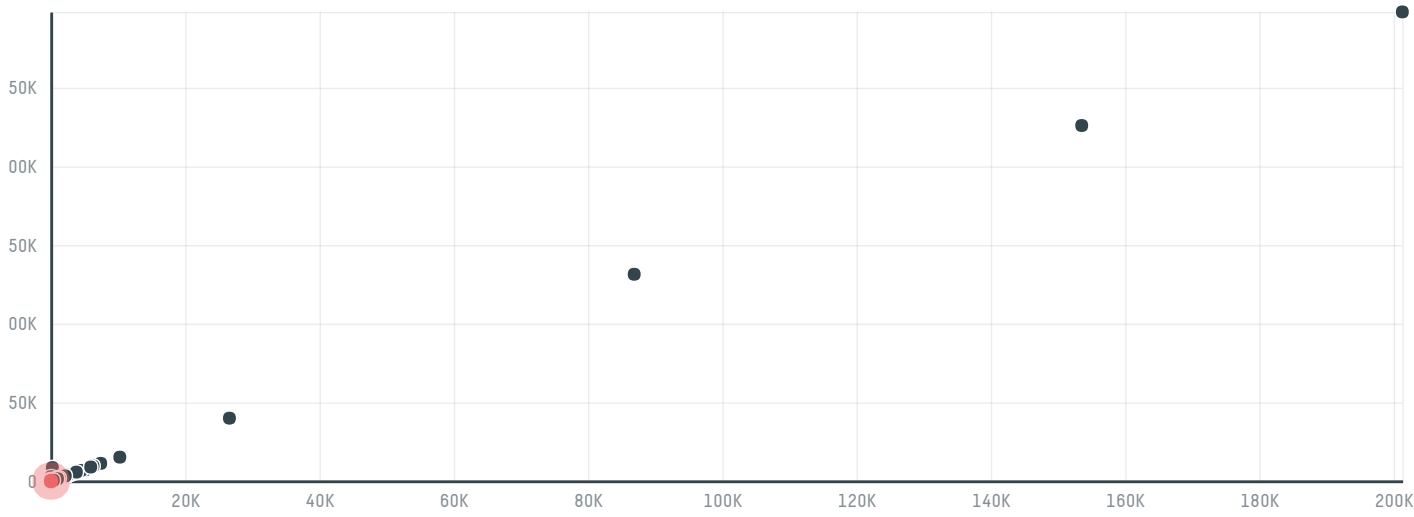

COMPARING COMPANIES IMPORTING CHICKEN FROM BRAZIL IN 2018