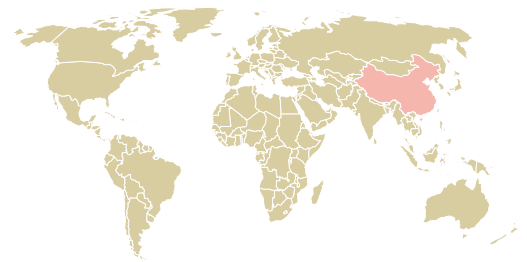

Legend for volume: ☐ N/A, ☐ <5K, ☐ >5K, ☐ >100K, ☐ >300K, ☐ >1M