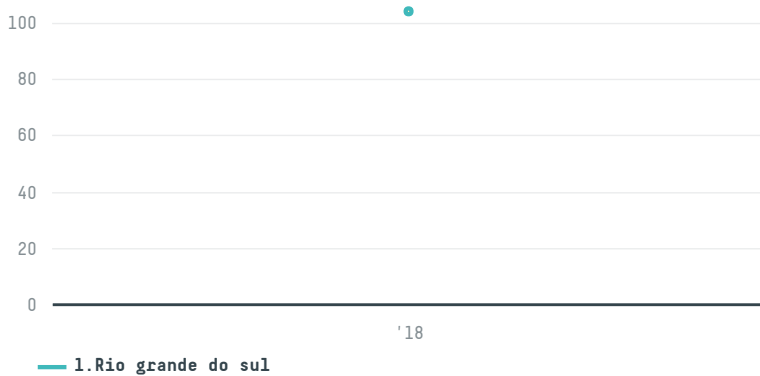

TOP DESTINATION COUNTRIES OF CHICKEN IMPORTED BY BEST POULTRY INTERNATIONAL A S: