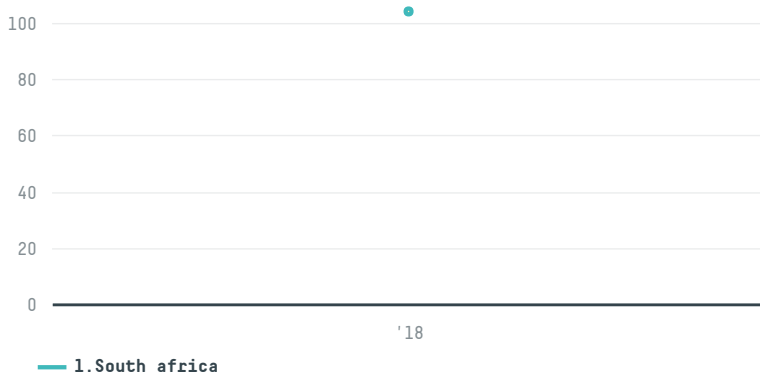

TOP DESTINATION COUNTRIES OF CHICKEN IMPORTED BY BEST POULTRY INTERNATIONAL A S: