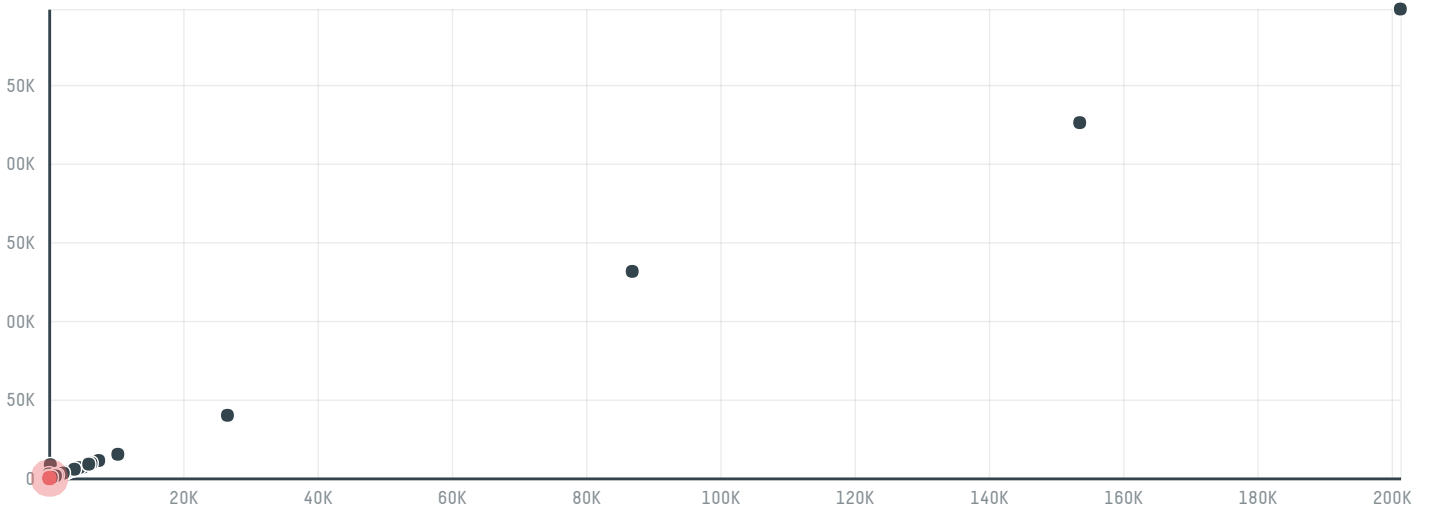

MUNICIPALITY	SOY DEFORESTATION RISK FOR FEED	CO2 EMISSIONS RISK FROM SOY DEFORESTATION FOR FEED (T CO2)
ESTRELA	0ha	0t CO2

BIOME	SOY DEFORESTATION RISK FOR FEED	CO2 EMISSIONS RISK FROM SOY DEFORESTATION FOR FEED (T CO2)
MATA ATLANTICA	0ha	0t CO2

COMPARING COMPANIES IMPORTING CHICKEN FROM BRAZIL IN 2018

Trase is a partnership between

In collaboration with

Donors

This website uses cookies to provide you with an improved user experience. By continuing to browse this site, you consent to the use of cookies and similar technologies. Please visit our [privacy policy](#) for further details.

I AGREE