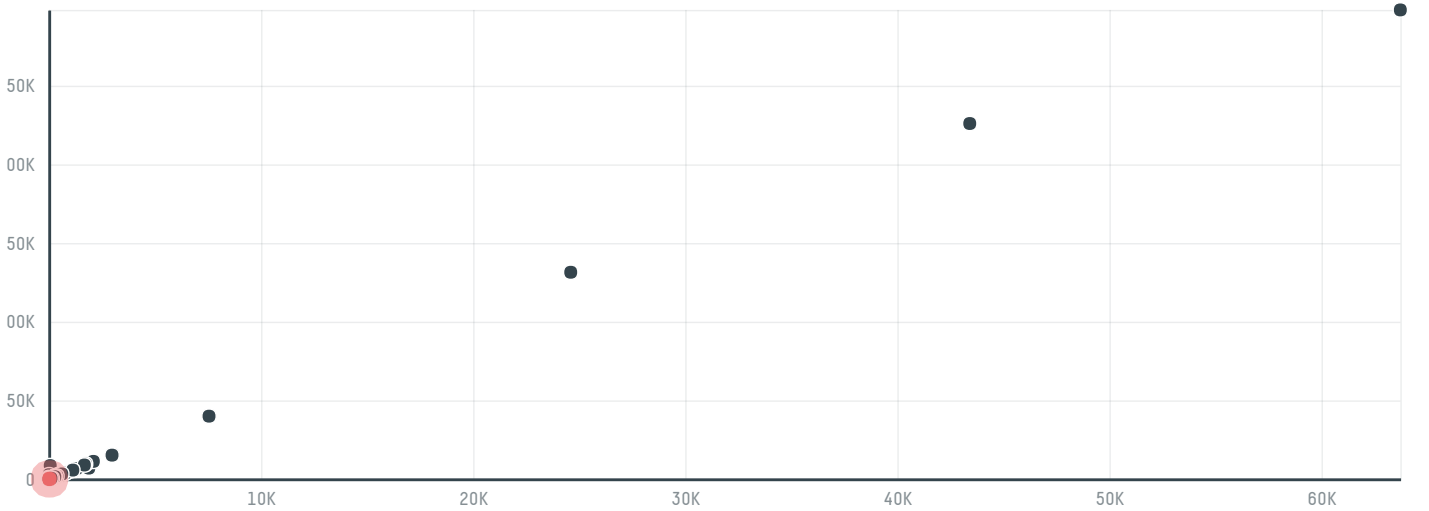

MUNICIPALITY	SOY DEFORESTATION RISK FOR FEED	CO2 EMISSIONS RISK FROM SOY DEFORESTATION FOR FEED (T CO2)
ESTRELA	0ha	0t CO2

BIOME	SOY DEFORESTATION RISK FOR FEED	CO2 EMISSIONS RISK FROM SOY DEFORESTATION FOR FEED (T CO2)
MATA ATLANTICA	0ha	0t CO2

COMPARING COMPANIES IMPORTING CHICKEN FROM BRAZIL IN 2018

Trase is a partnership between

In collaboration with

Donors

This website uses cookies to provide you with an improved user experience. By continuing to browse this site, you consent to the use of cookies and similar technologies. Please visit our [privacy policy](#) for further details.

I AGREE