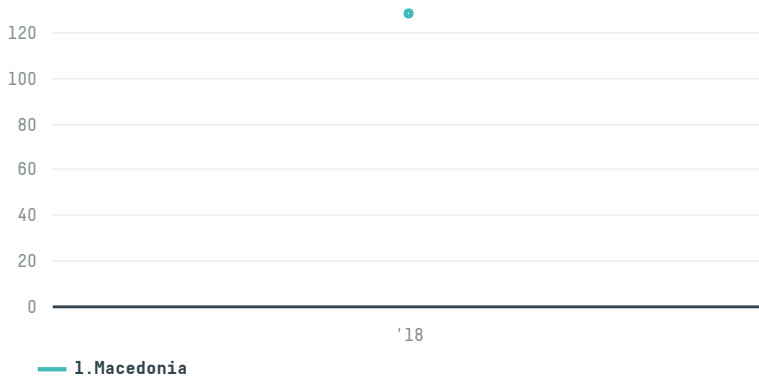

TOP DESTINATION COUNTRIES OF CHICKEN IMPORTED BY BEST POULTRY INTERNATIONAL A S BPI: