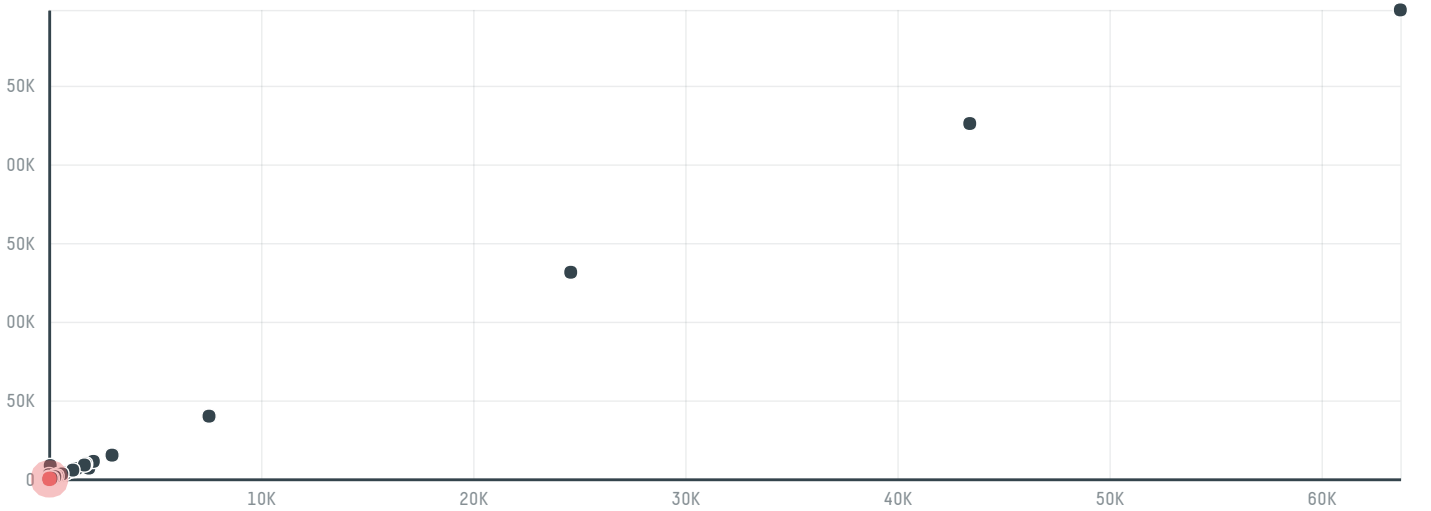

MUNICIPALITY	SOY DEFORESTATION RISK FOR FEED	CO2 EMISSIONS RISK FROM SOY DEFORESTATION FOR FEED (T CO2)
MARECHAL CANDIDO RONDON	0ha	0t CO2

BIOME	SOY DEFORESTATION RISK FOR FEED	CO2 EMISSIONS RISK FROM SOY DEFORESTATION FOR FEED (T CO2)
MATA ATLANTICA	0ha	0t CO2

COMPARING COMPANIES IMPORTING CHICKEN FROM BRAZIL IN 2018

Trase is a partnership between

In collaboration with

Donors

This website uses cookies to provide you with an improved user experience. By continuing to browse this site, you consent to the use of cookies and similar technologies. Please visit our [privacy policy](#) for further details.

I AGREE