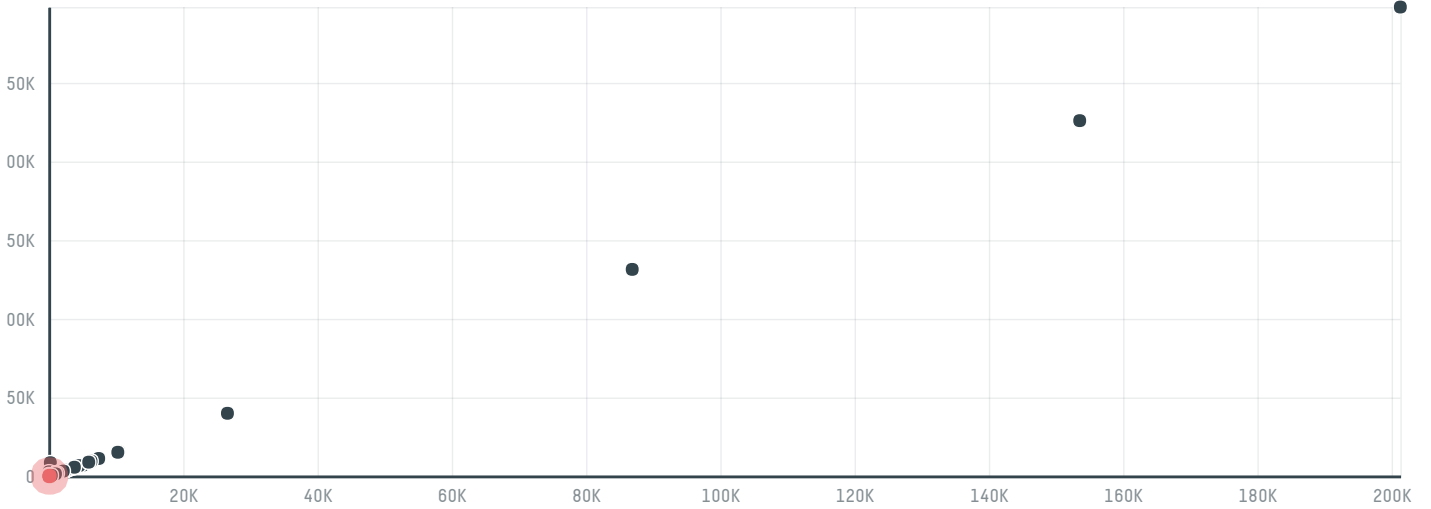

MUNICIPALITY	SOY DEFORESTATION RISK FOR FEED	CO2 EMISSIONS RISK FROM SOY DEFORESTATION FOR FEED (T CO2)
MARECHAL CANDIDO RONDON	0ha	0t CO2

BIOME	SOY DEFORESTATION RISK FOR FEED	CO2 EMISSIONS RISK FROM SOY DEFORESTATION FOR FEED (T CO2)
MATA ATLANTICA	0ha	0t CO2

COMPARING COMPANIES IMPORTING CHICKEN FROM BRAZIL IN 2018

Trase is a partnership between

In collaboration with

Donors

This website uses cookies to provide you with an improved user experience. By continuing to browse this site, you consent to the use of cookies and similar technologies. Please visit our [privacy policy](#) for further details.

I AGREE