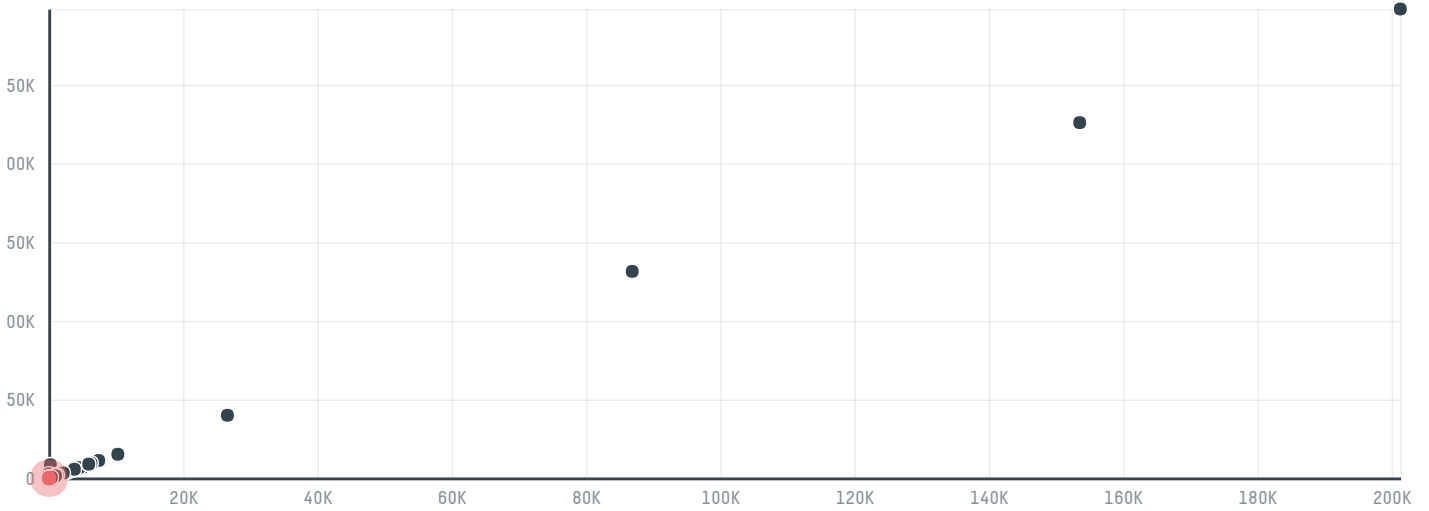

MUNICIPALITY	SOY DEFORESTATION RISK FOR FEED	CO2 EMISSIONS RISK FROM SOY DEFORESTATION FOR FEED (T CO2)
MARECHAL CANDIDO RONDON	0ha	0t CO2

BIOME	SOY DEFORESTATION RISK FOR FEED	CO2 EMISSIONS RISK FROM SOY DEFORESTATION FOR FEED (T CO2)
MATA ATLANTICA	0ha	0t CO2

COMPARING COMPANIES IMPORTING CHICKEN FROM BRAZIL IN 2018

Trase is a partnership between

In collaboration with

Donors