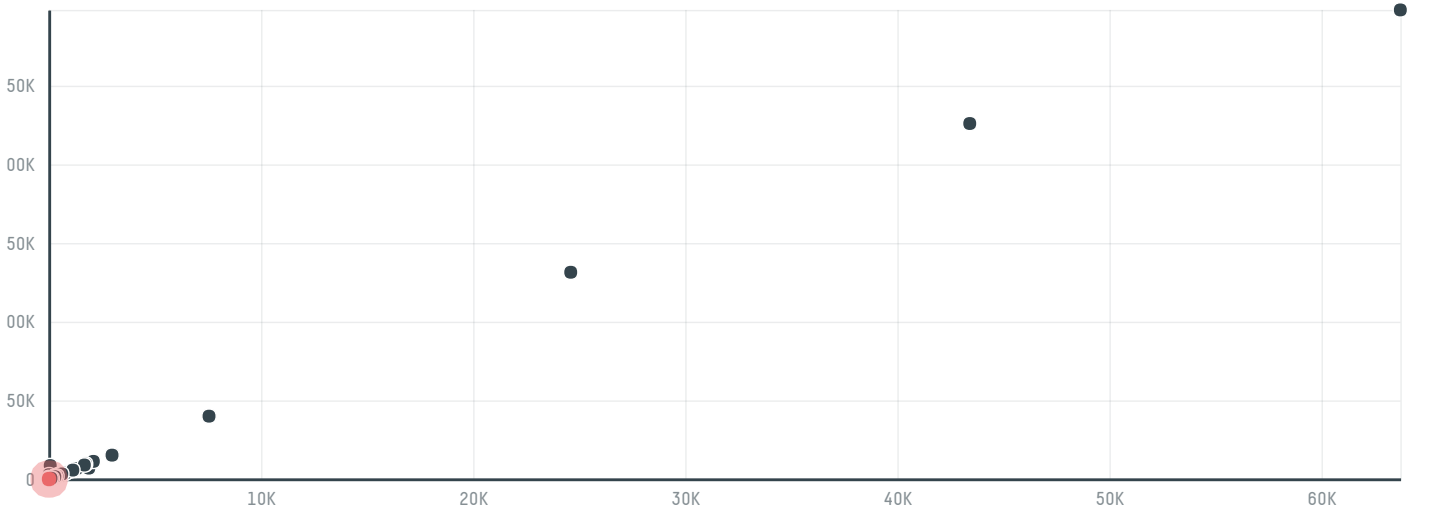

MUNICIPALITY	SOY DEFORESTATION RISK FOR FEED	CO2 EMISSIONS RISK FROM SOY DEFORESTATION FOR FEED (T CO2)
MARECHAL CANDIDO RONDON	0ha	0t CO2

BIOME	SOY DEFORESTATION RISK FOR FEED	CO2 EMISSIONS RISK FROM SOY DEFORESTATION FOR FEED (T CO2)
MATA ATLANTICA	0ha	0t CO2

COMPARING COMPANIES IMPORTING CHICKEN FROM BRAZIL IN 2018

Trase is a partnership between

In collaboration with

Donors