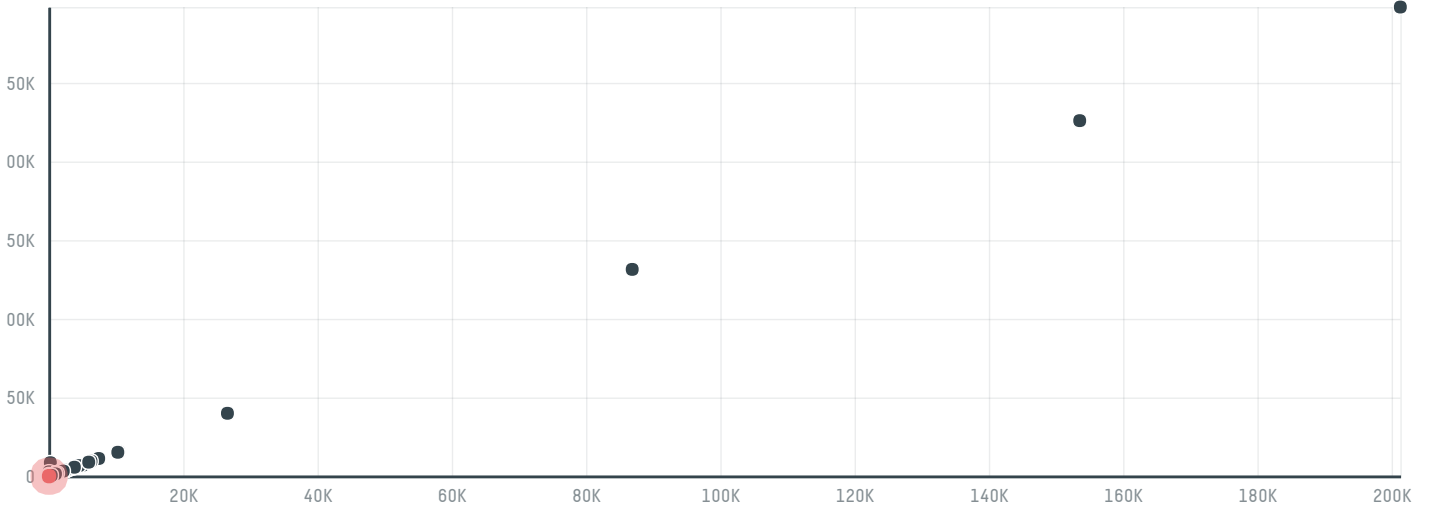

MUNICIPALITY	SOY DEFORESTATION RISK FOR FEED	CO2 EMISSIONS RISK FROM SOY DEFORESTATION FOR FEED (T CO2)
MARECHAL CANDIDO RONDON	0ha	0t CO2

BIOME	SOY DEFORESTATION RISK FOR FEED	CO2 EMISSIONS RISK FROM SOY DEFORESTATION FOR FEED (T CO2)
MATA ATLANTICA	0ha	0t CO2

COMPARING COMPANIES IMPORTING CHICKEN FROM BRAZIL IN 2018

Trase is a partnership between

In collaboration with

Donors

This website uses cookies to provide you with an improved user experience. By continuing to browse this site, you consent to the use of cookies and similar technologies. Please visit our [privacy policy](#) for further details.

I AGREE