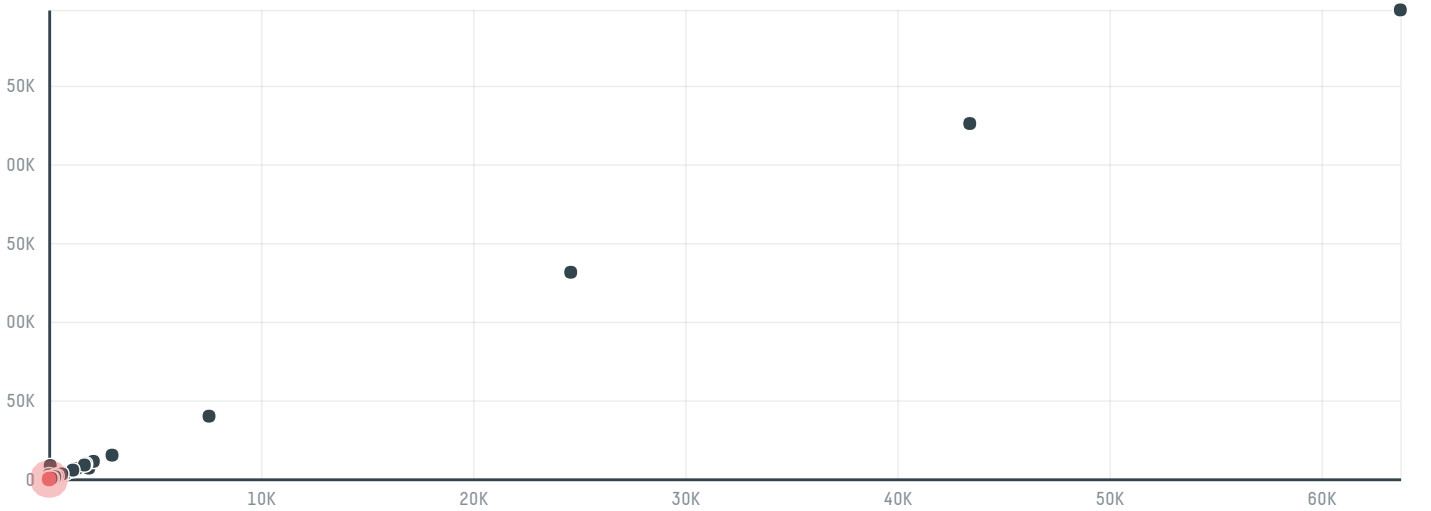

MUNICIPALITY	SOY DEFORESTATION RISK FOR FEED	CO2 EMISSIONS RISK FROM SOY DEFORESTATION FOR FEED (T CO2)
MARECHAL CANDIDO RONDON	0ha	0t CO2

BIOME	SOY DEFORESTATION RISK FOR FEED	CO2 EMISSIONS RISK FROM SOY DEFORESTATION FOR FEED (T CO2)
MATA ATLANTICA	0ha	0t CO2

COMPARING COMPANIES IMPORTING CHICKEN FROM BRAZIL IN 2018

Trase is a partnership between

In collaboration with

Donors

This website uses cookies to provide you with an improved user experience. By continuing to browse this site, you consent to the use of cookies and similar technologies. Please visit our [privacy policy](#) for further details.

I AGREE