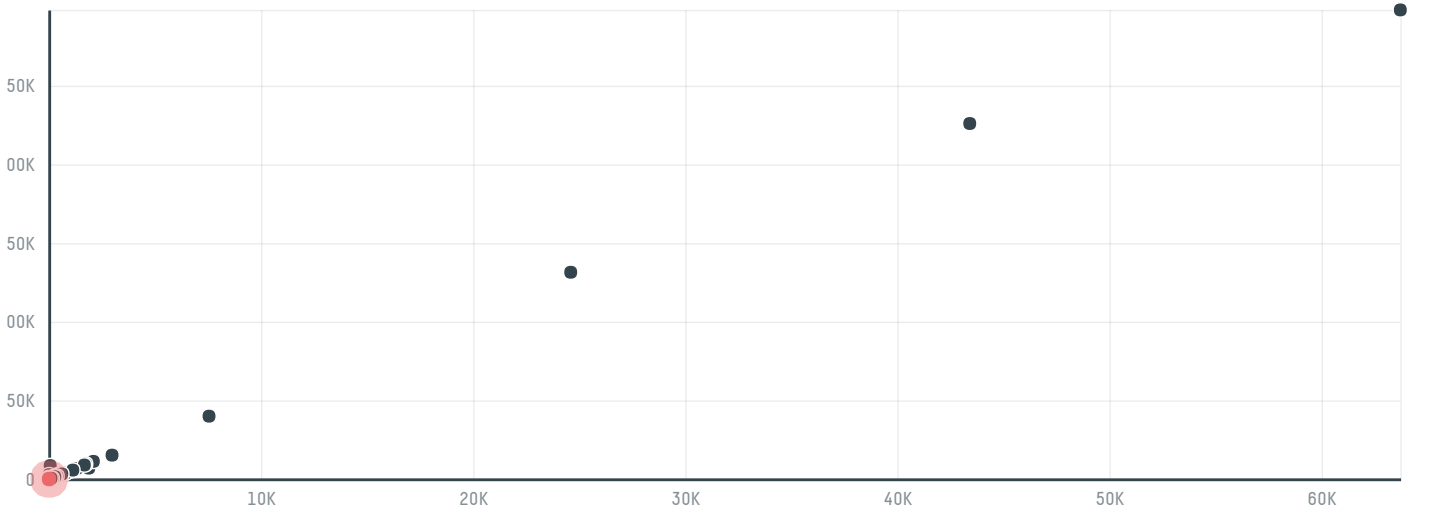

MUNICIPALITY	SOY DEFORESTATION RISK FOR FEED	CO2 EMISSIONS RISK FROM SOY DEFORESTATION FOR FEED (T CO2)
MARECHAL CANDIDO RONDON	0ha	0t CO2

BIOME	SOY DEFORESTATION RISK FOR FEED	CO2 EMISSIONS RISK FROM SOY DEFORESTATION FOR FEED (T CO2)
MATA ATLANTICA	0ha	0t CO2

COMPARING COMPANIES IMPORTING CHICKEN FROM BRAZIL IN 2018

Trase is a partnership between

In collaboration with

Donors

This website uses cookies to provide you with an improved user experience. By continuing to browse this site, you consent to the use of cookies and similar technologies. Please visit our [privacy policy](#) for further details.

I AGREE